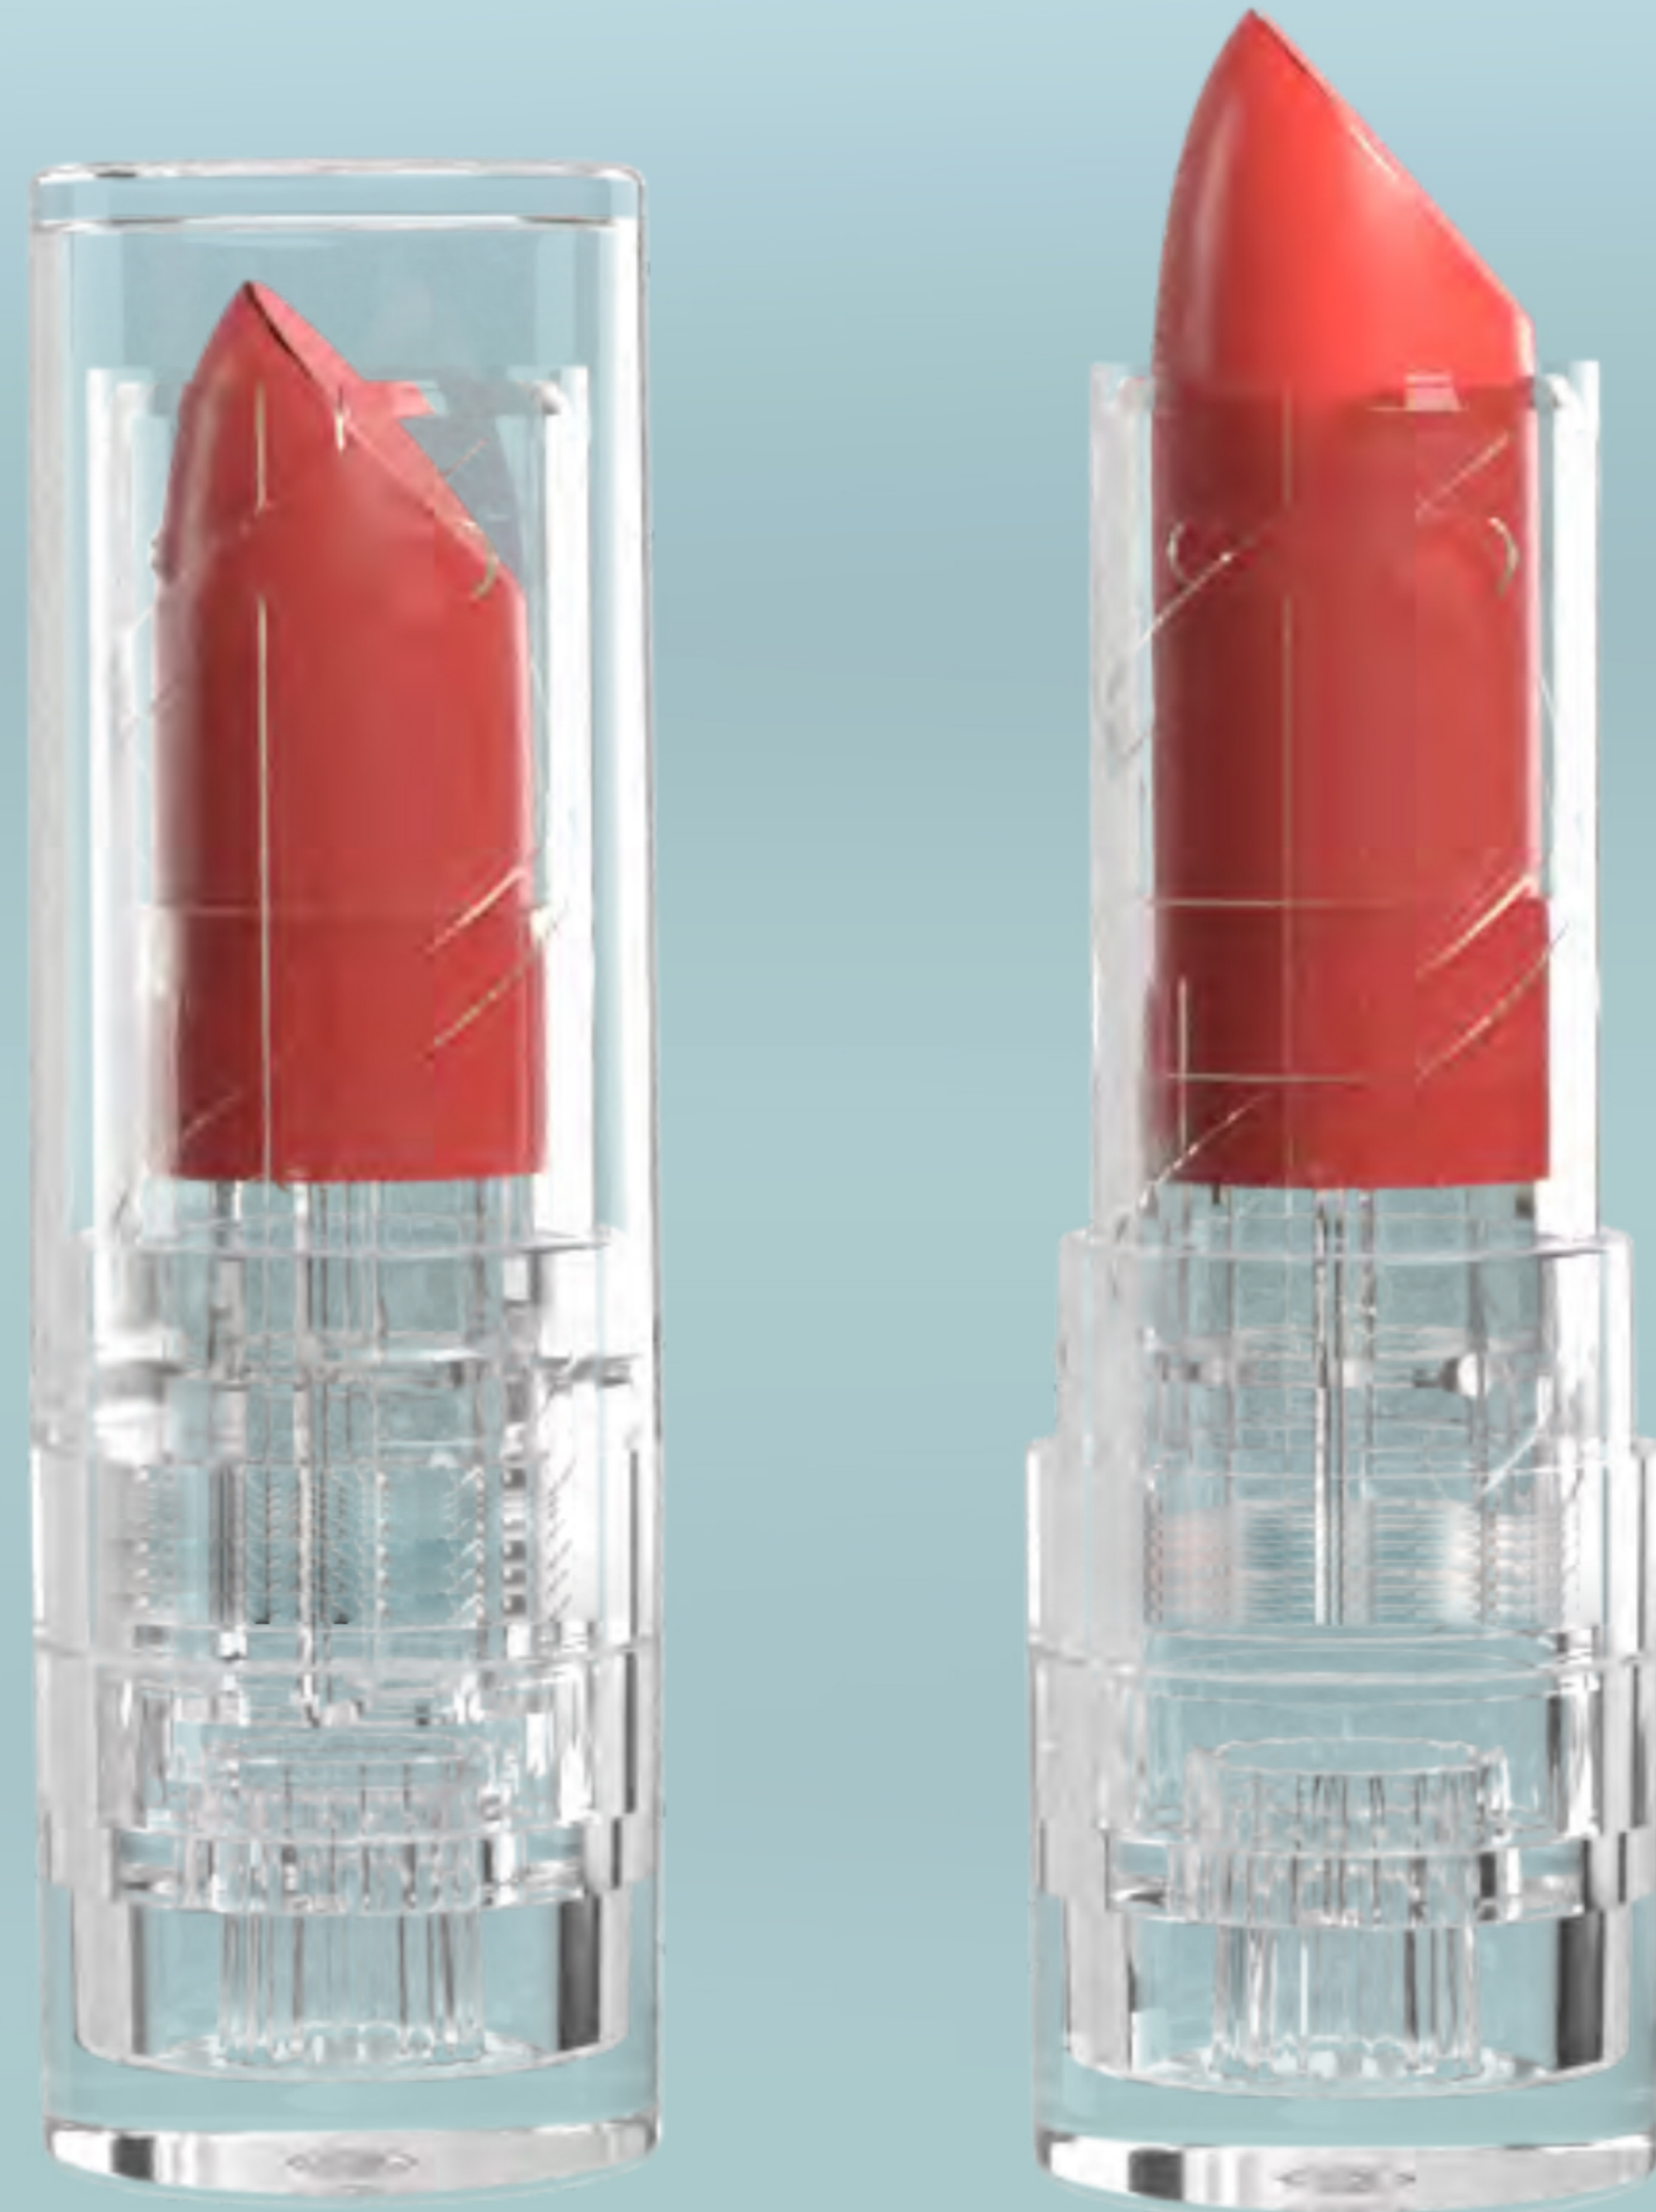

CLEAR PACKAGING LINE COLLECTION *VIBE*

ECO CLEAR REFILLABLE LIPSTICK

Diameter: 21 mm
Height: 66 mm
Cap: 42 mm
Base: 24

VIBE
September 2020 - Confidential

ECO CLEAR REFILLABLE STYLO

Diameter: 17.5 mm
Height: 79 mm
Cap: 50 mm
Base: 29

VIBE
September 2020 - Confidential

ECO CLEAR COMPACT

A new elegant Re-use, Re-fill system

Versatile

High end

Diameter: 75 mm
Height: 15 mm
Pan well: 59

VIBE

September 2020 - Confidential

Diameter: 54 mm

Pan size: 30

VIBE
September 2020 - Confidential

MONOM MONOMATERIAL XL CHUE CLEAR CHUBBY

Diameter: 18 mm
Height: 99 mm
Body: 59.1 mm
Cap: 36 mm
Base: 19.4

VIBE

September 2020 - Confidential

MONOMATERIAL XL CHUBBY

Diameter: 24.6 mm
Height: 88.1 mm
Cap: 33.5 mm
Bottle: 35 mm
Base: 19 mm

VIBE

September 2020 - Confidential

NEW FULL PET LIPSTICK

Diameter: 19.5 mm
Height: 74.1 mm
Cap: 36.5 mm
Bottle: 34.9 mm

NEW FULL PET COMPACT