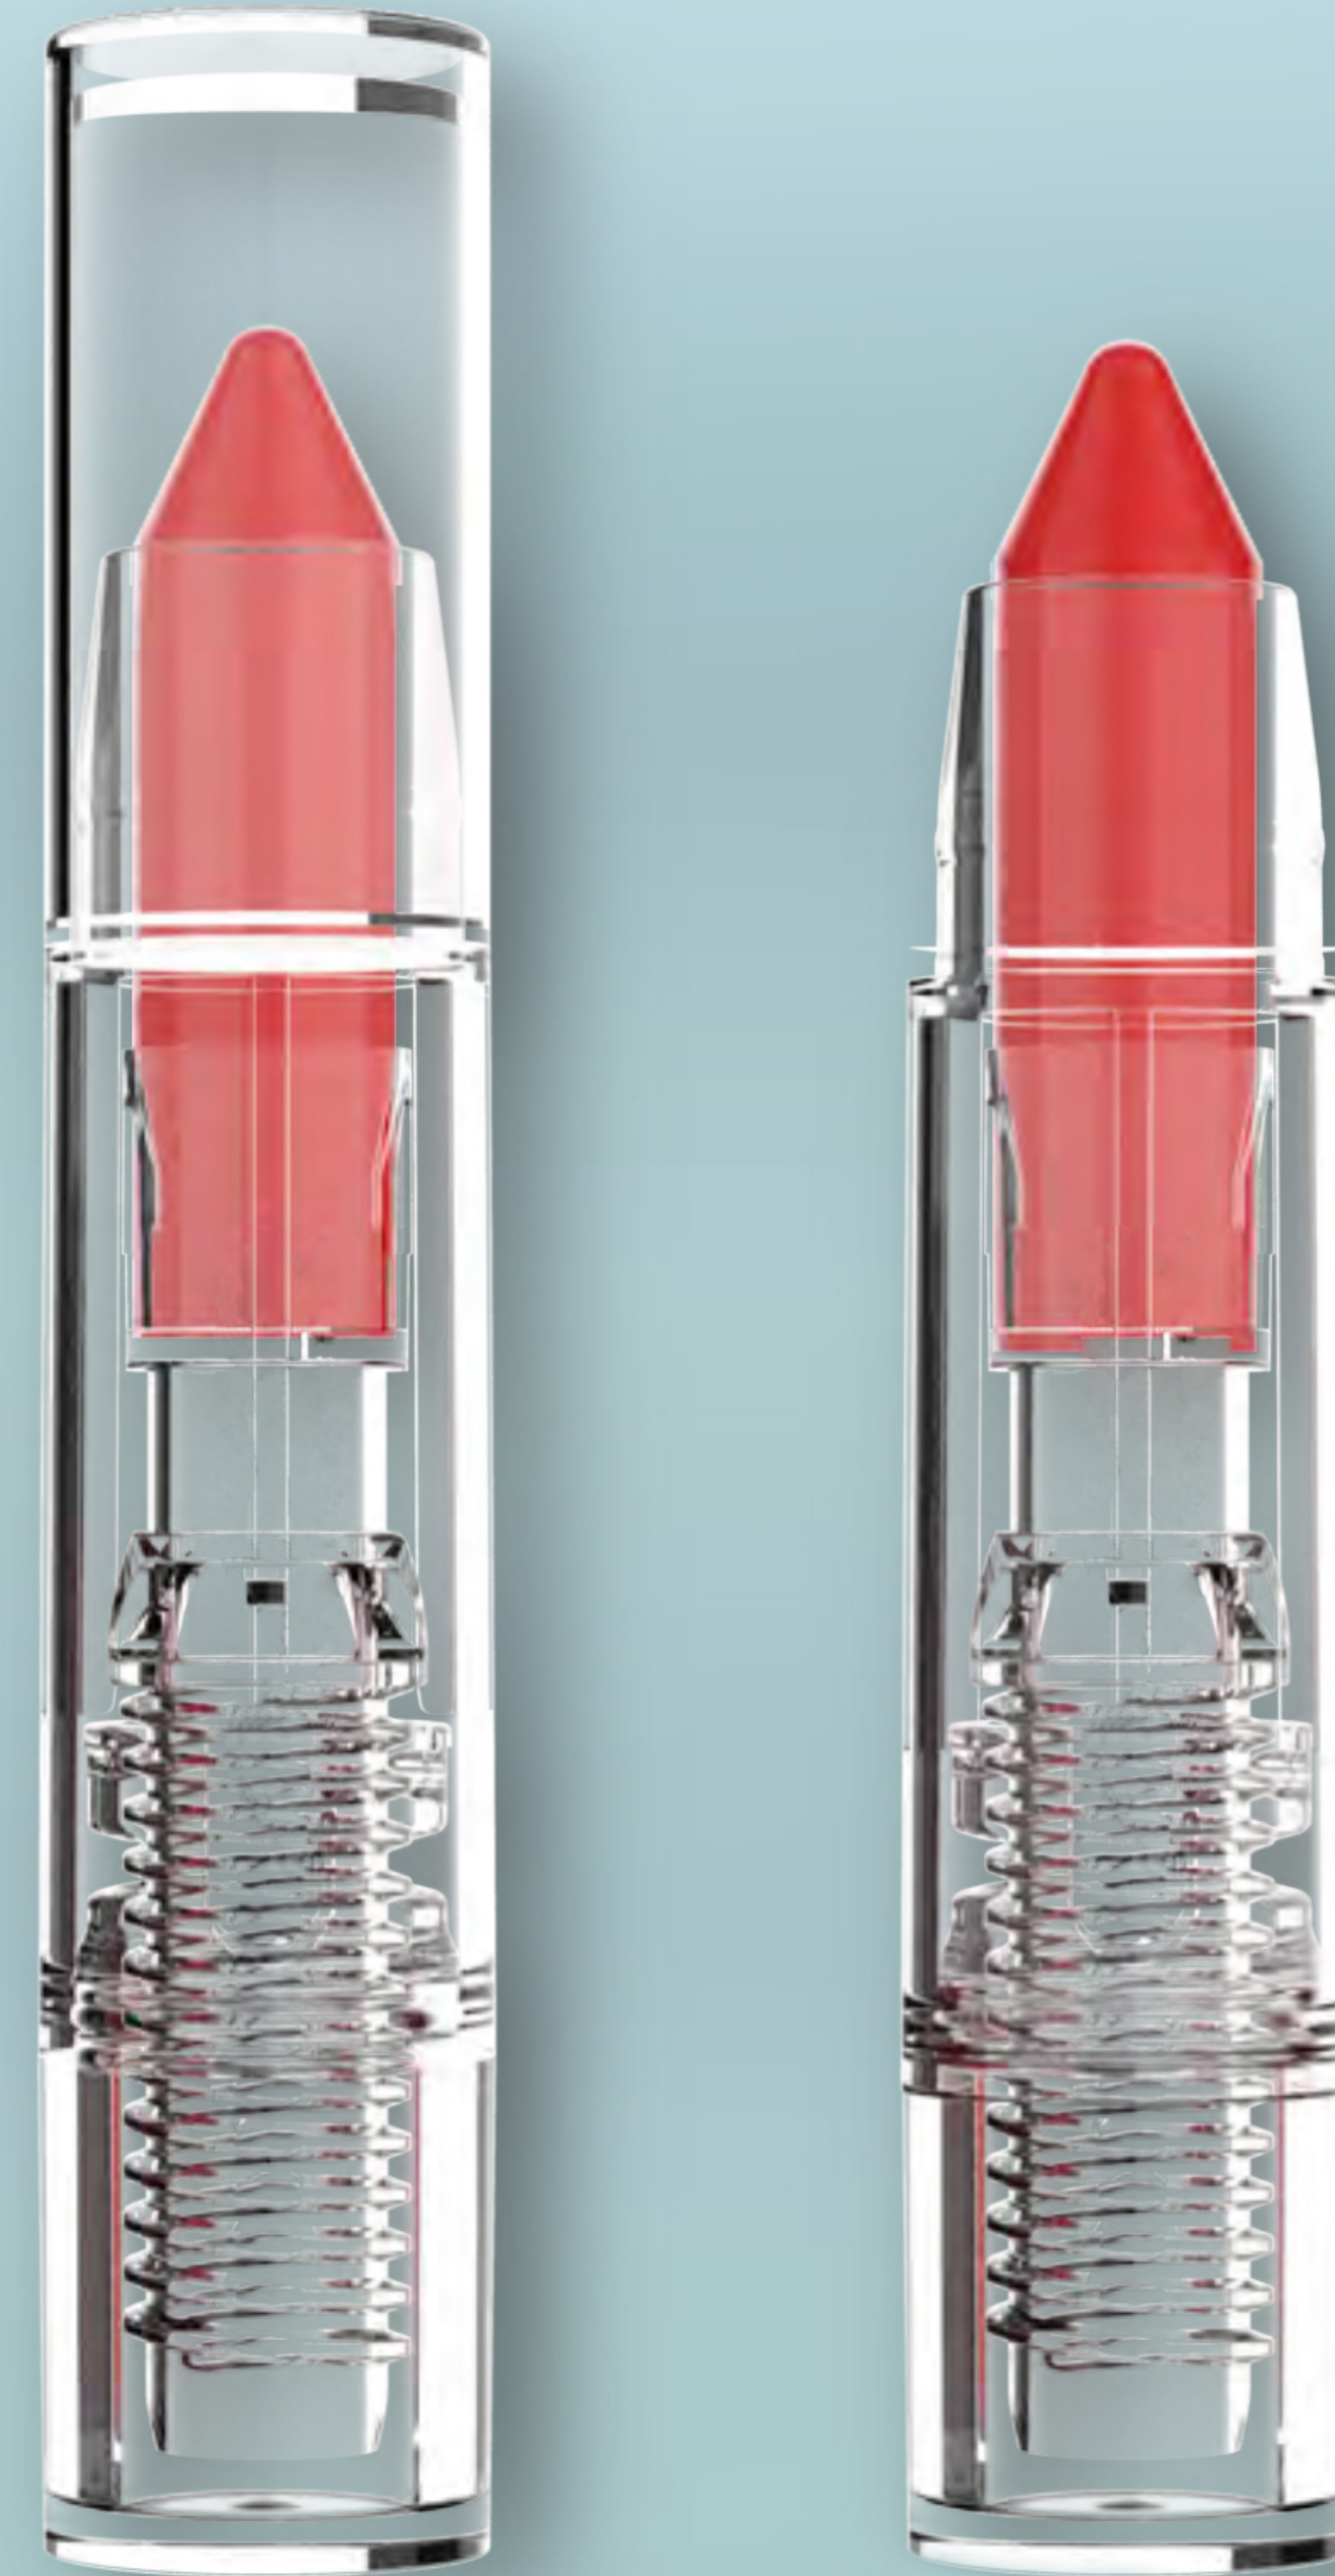

CLEAR PACKAGING LINE COLLECTION *VIBE*

ECO CLEAR REFILLABLE LIPSTICK

Diameter: 21 mm
Height: 66 mm
Cap: 42 mm
Base: 24

VIBE
September 2020 - Confidential

ECO CLEAR REFILLABLE STYLO

Diameter: 17.5 mm
Height: 79 mm
Cap: 50 mm
Base: 29

VIBE
September 2020 - Confidential

ECO CLEAR COMPACT

A new elegant Re-use, Re-fill system

Versatile

High end

Diameter: 75 mm
Height: 15 mm
Pan well: 59

VIBE

September 2020 - Confidential

Diameter: 54 mm

Pan size: 30

VIBE
September 2020 - Confidential

MONOM MONOMATERIAL XL CHUE CLEAR CHUBBY

Diameter: 18 mm
Height: 99 mm
Body: 59.1 mm
Cap: 36 mm
Base: 19.4

VIBE

September 2020 - Confidential

MONOMATERIAL XL CHUBBY

Diameter: 24.6 mm
Height: 88.1 mm
Cap: 33.5 mm
Bottle: 35 mm
Base: 19 mm

VIBE

September 2020 - Confidential

NEW FULL PET LIPSTICK

Diameter: 19.5 mm
Height: 74.1 mm
Cap: 36.5 mm
Bottle: 34.9 mm

NEW FULL PET COMPACT