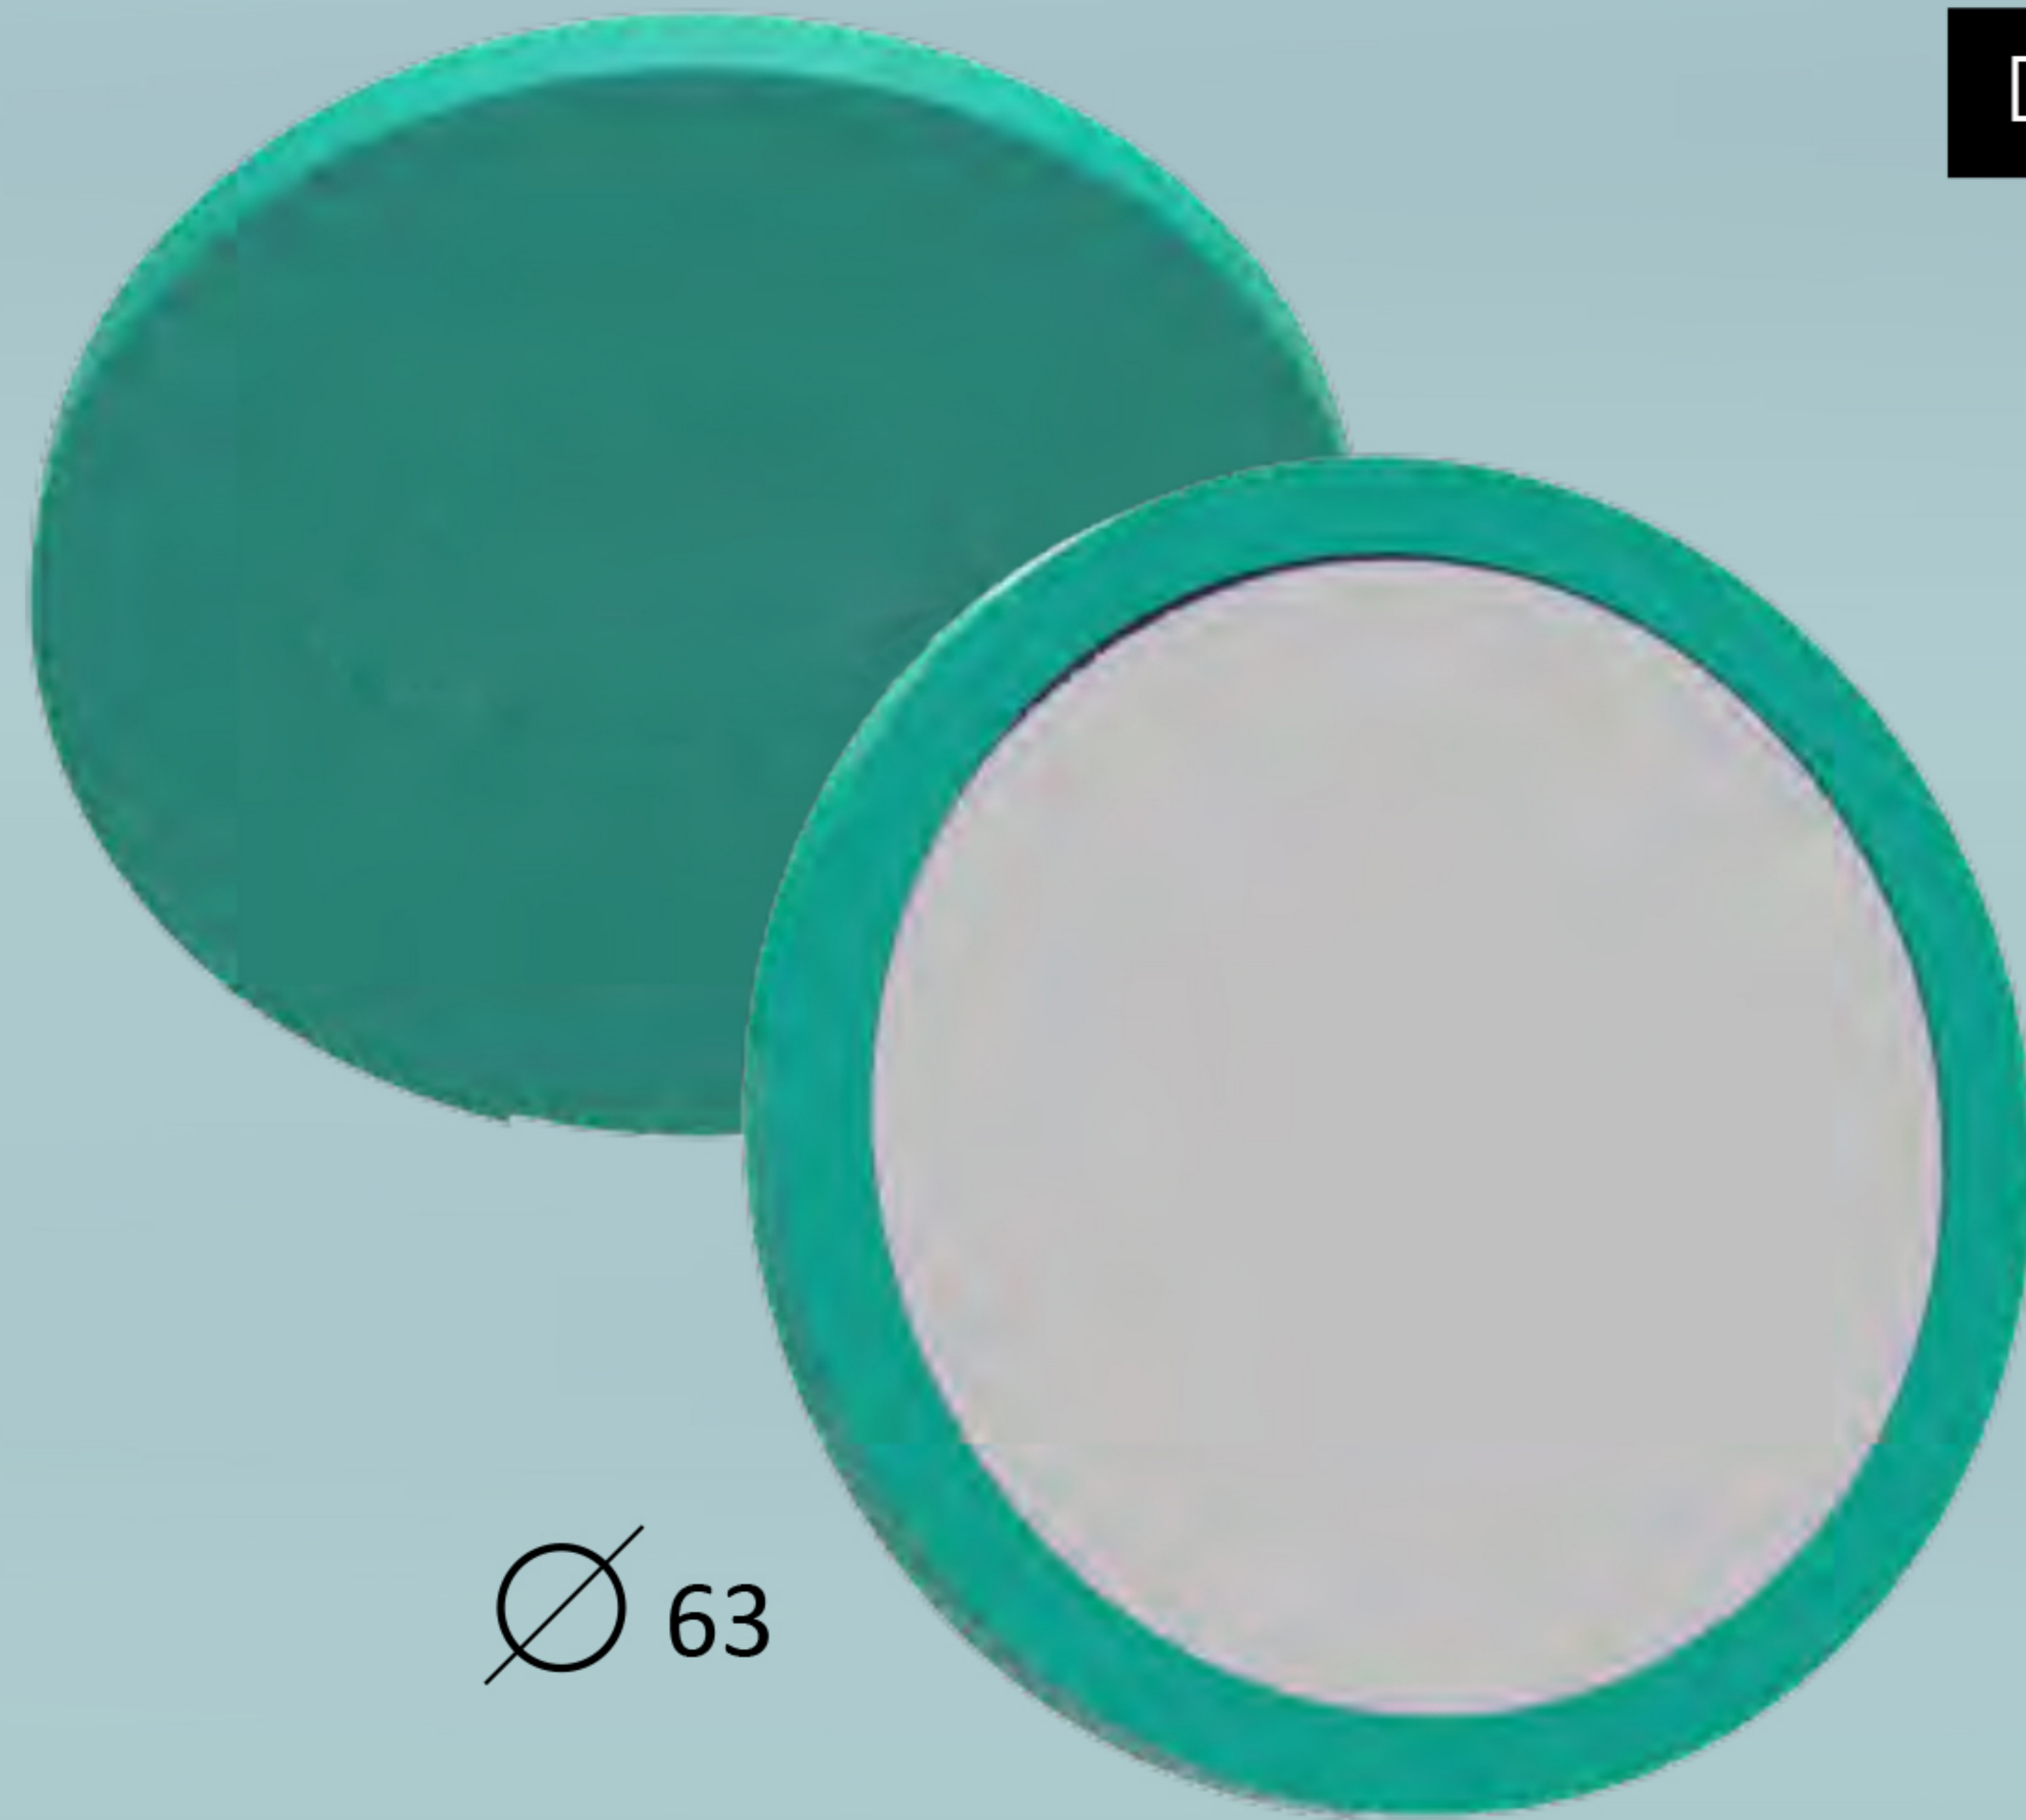

FULLY DISASSEMBLED FULLY ECO

∅ 63

RE-USABLE MIRROR

DETACHABLE PIN