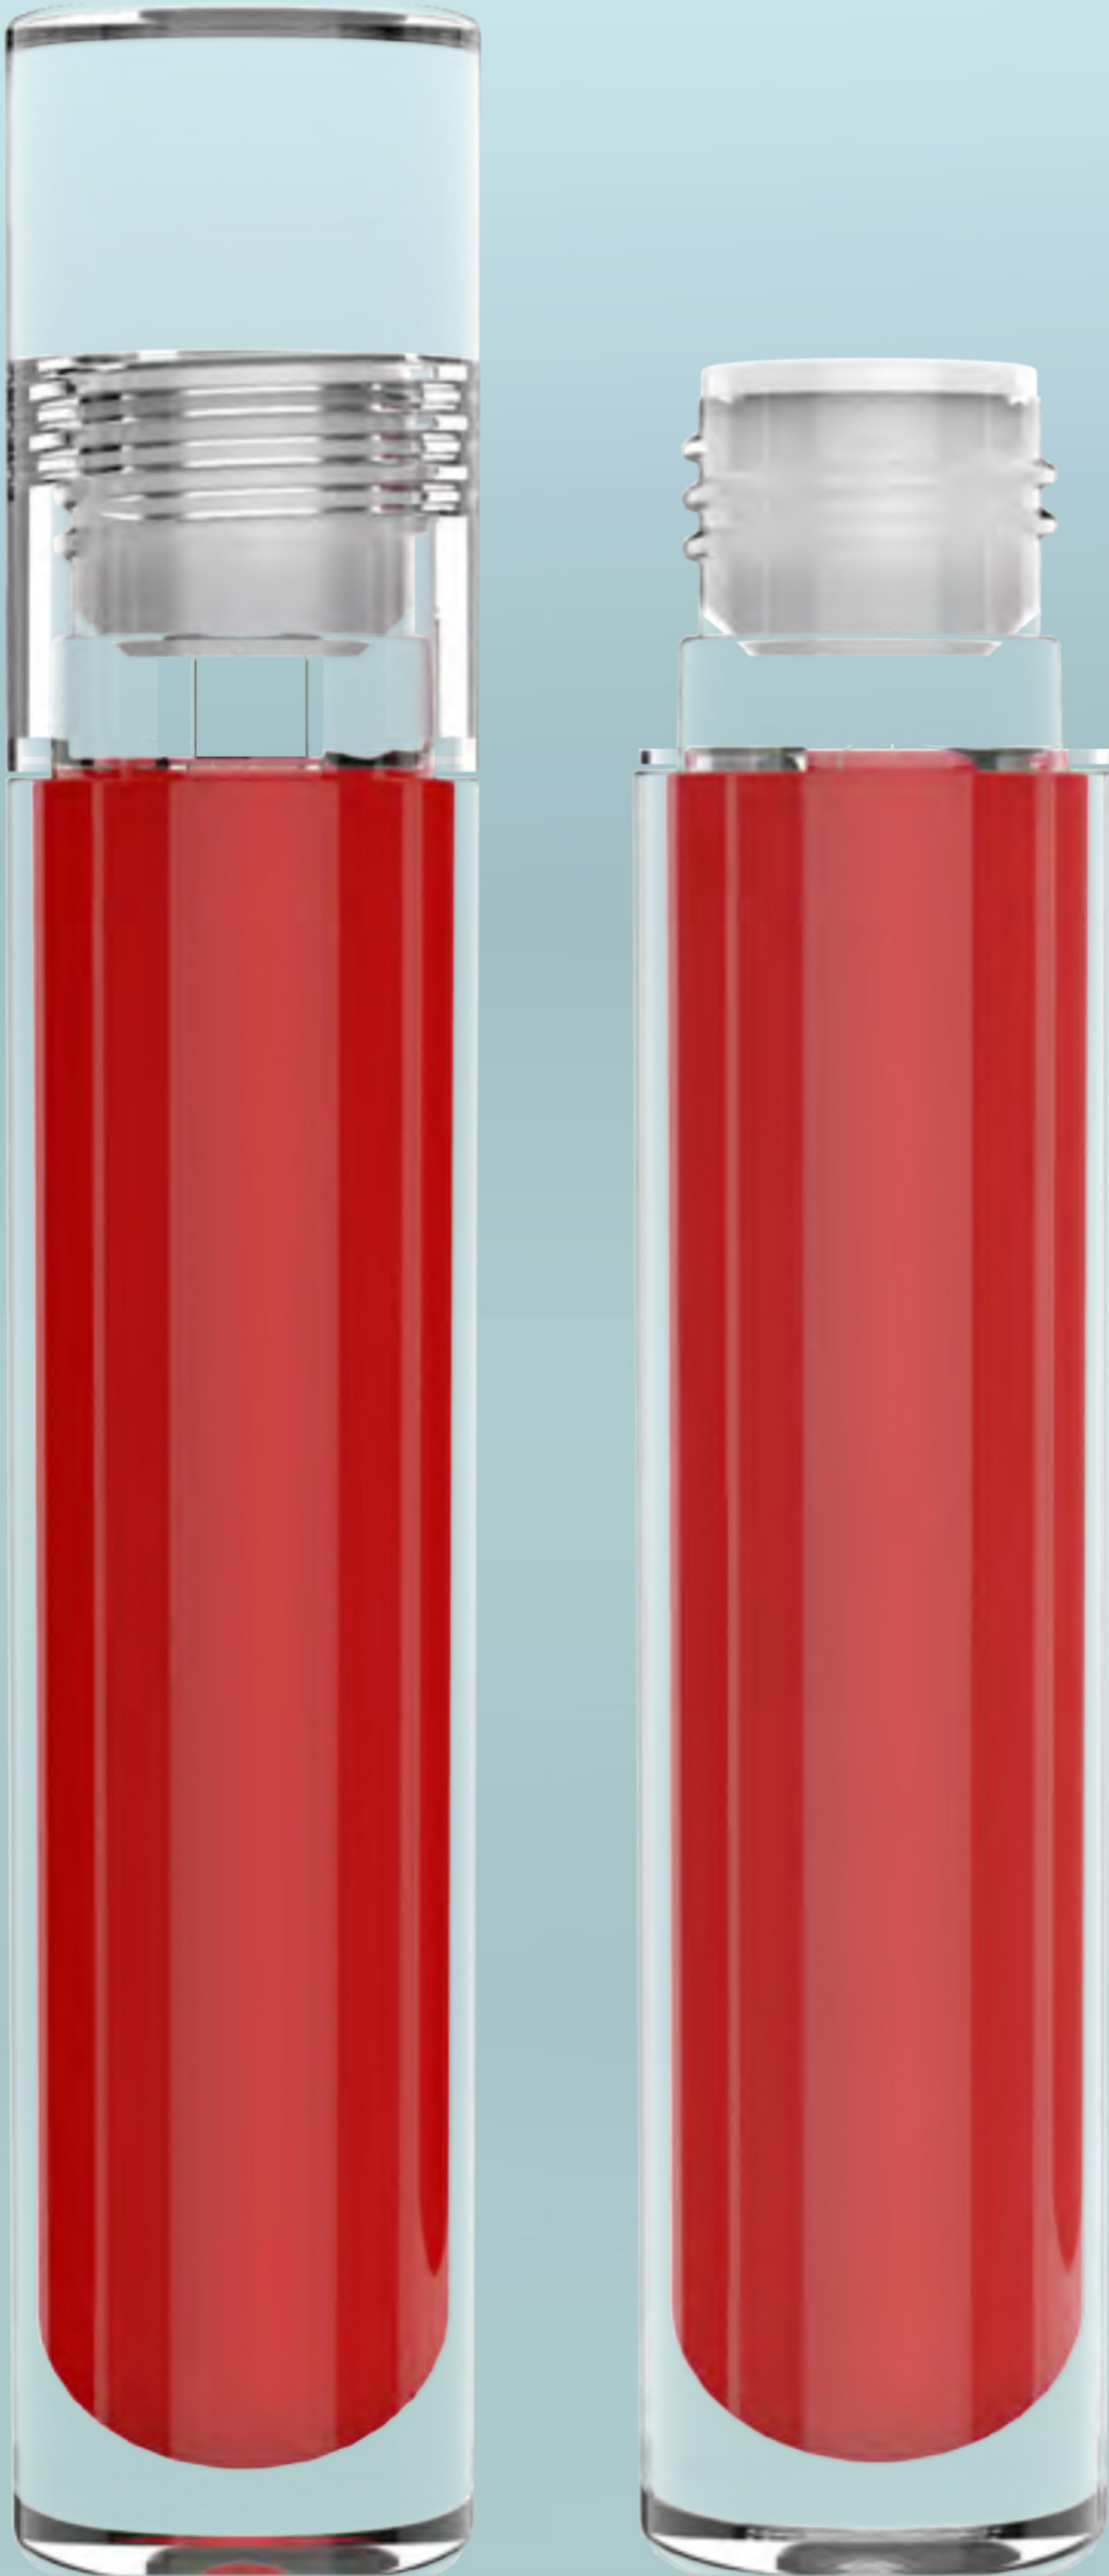

CLEAR PACKAGING LINE COLLECTION *VIBE*

ECO CLEAR REFILLABLE LIPSTICK

Diameter: 21 mm
Height: 66 mm
Cap: 42 mm
Base: 24

VIBE
September 2020 - Confidential

ECO CLEAR REFILLABLE STYLO

Diameter: 17.5 mm
Height: 79 mm
Cap: 50 mm
Base: 29

VIBE

September 2020 - Confidential

CLEAR LIPGLOSS

ML8812

Diameter: 19.15 mm
Height: 119.1 mm
Bottle: 80 mm
Cap: 39 mm
OFC: 5.5 ml

VIBE

September 2020 - Confidential

CLEAR LIPGLOSS

ML 8803

Total Height: 75.55 mm
Diameter: 25.6 mm
Bottle: 38.9 mm
Cap: 36.5 mm

CLEAR LIPGLOSS

ML 8816

Height: 103 mm
Diameter: 19.2 mm
Cap: 30 mm
Bottle: 73 mm

CLEAR LIPGLOSS ML 8810

Total Height: 70.2 mm
Diameter: 19.2 mm
Bottle: 40 mm
Cap: 30 mm

CLEAR LIPGLOSS ML8814

Diameter: 19.15 mm
Height: 74 mm
Bottle: 35 mm
Cap: 39 mm
OFC: 2.4 ml

VIBE

September 2020 - Confidential

CLEAR LIPGLOSS ML8805B

Width: 19.15*19.15 mm
Height: 119.2 mm
Bottle: 80 mm
Cap: 39 mm
OFC: 5.5 ml