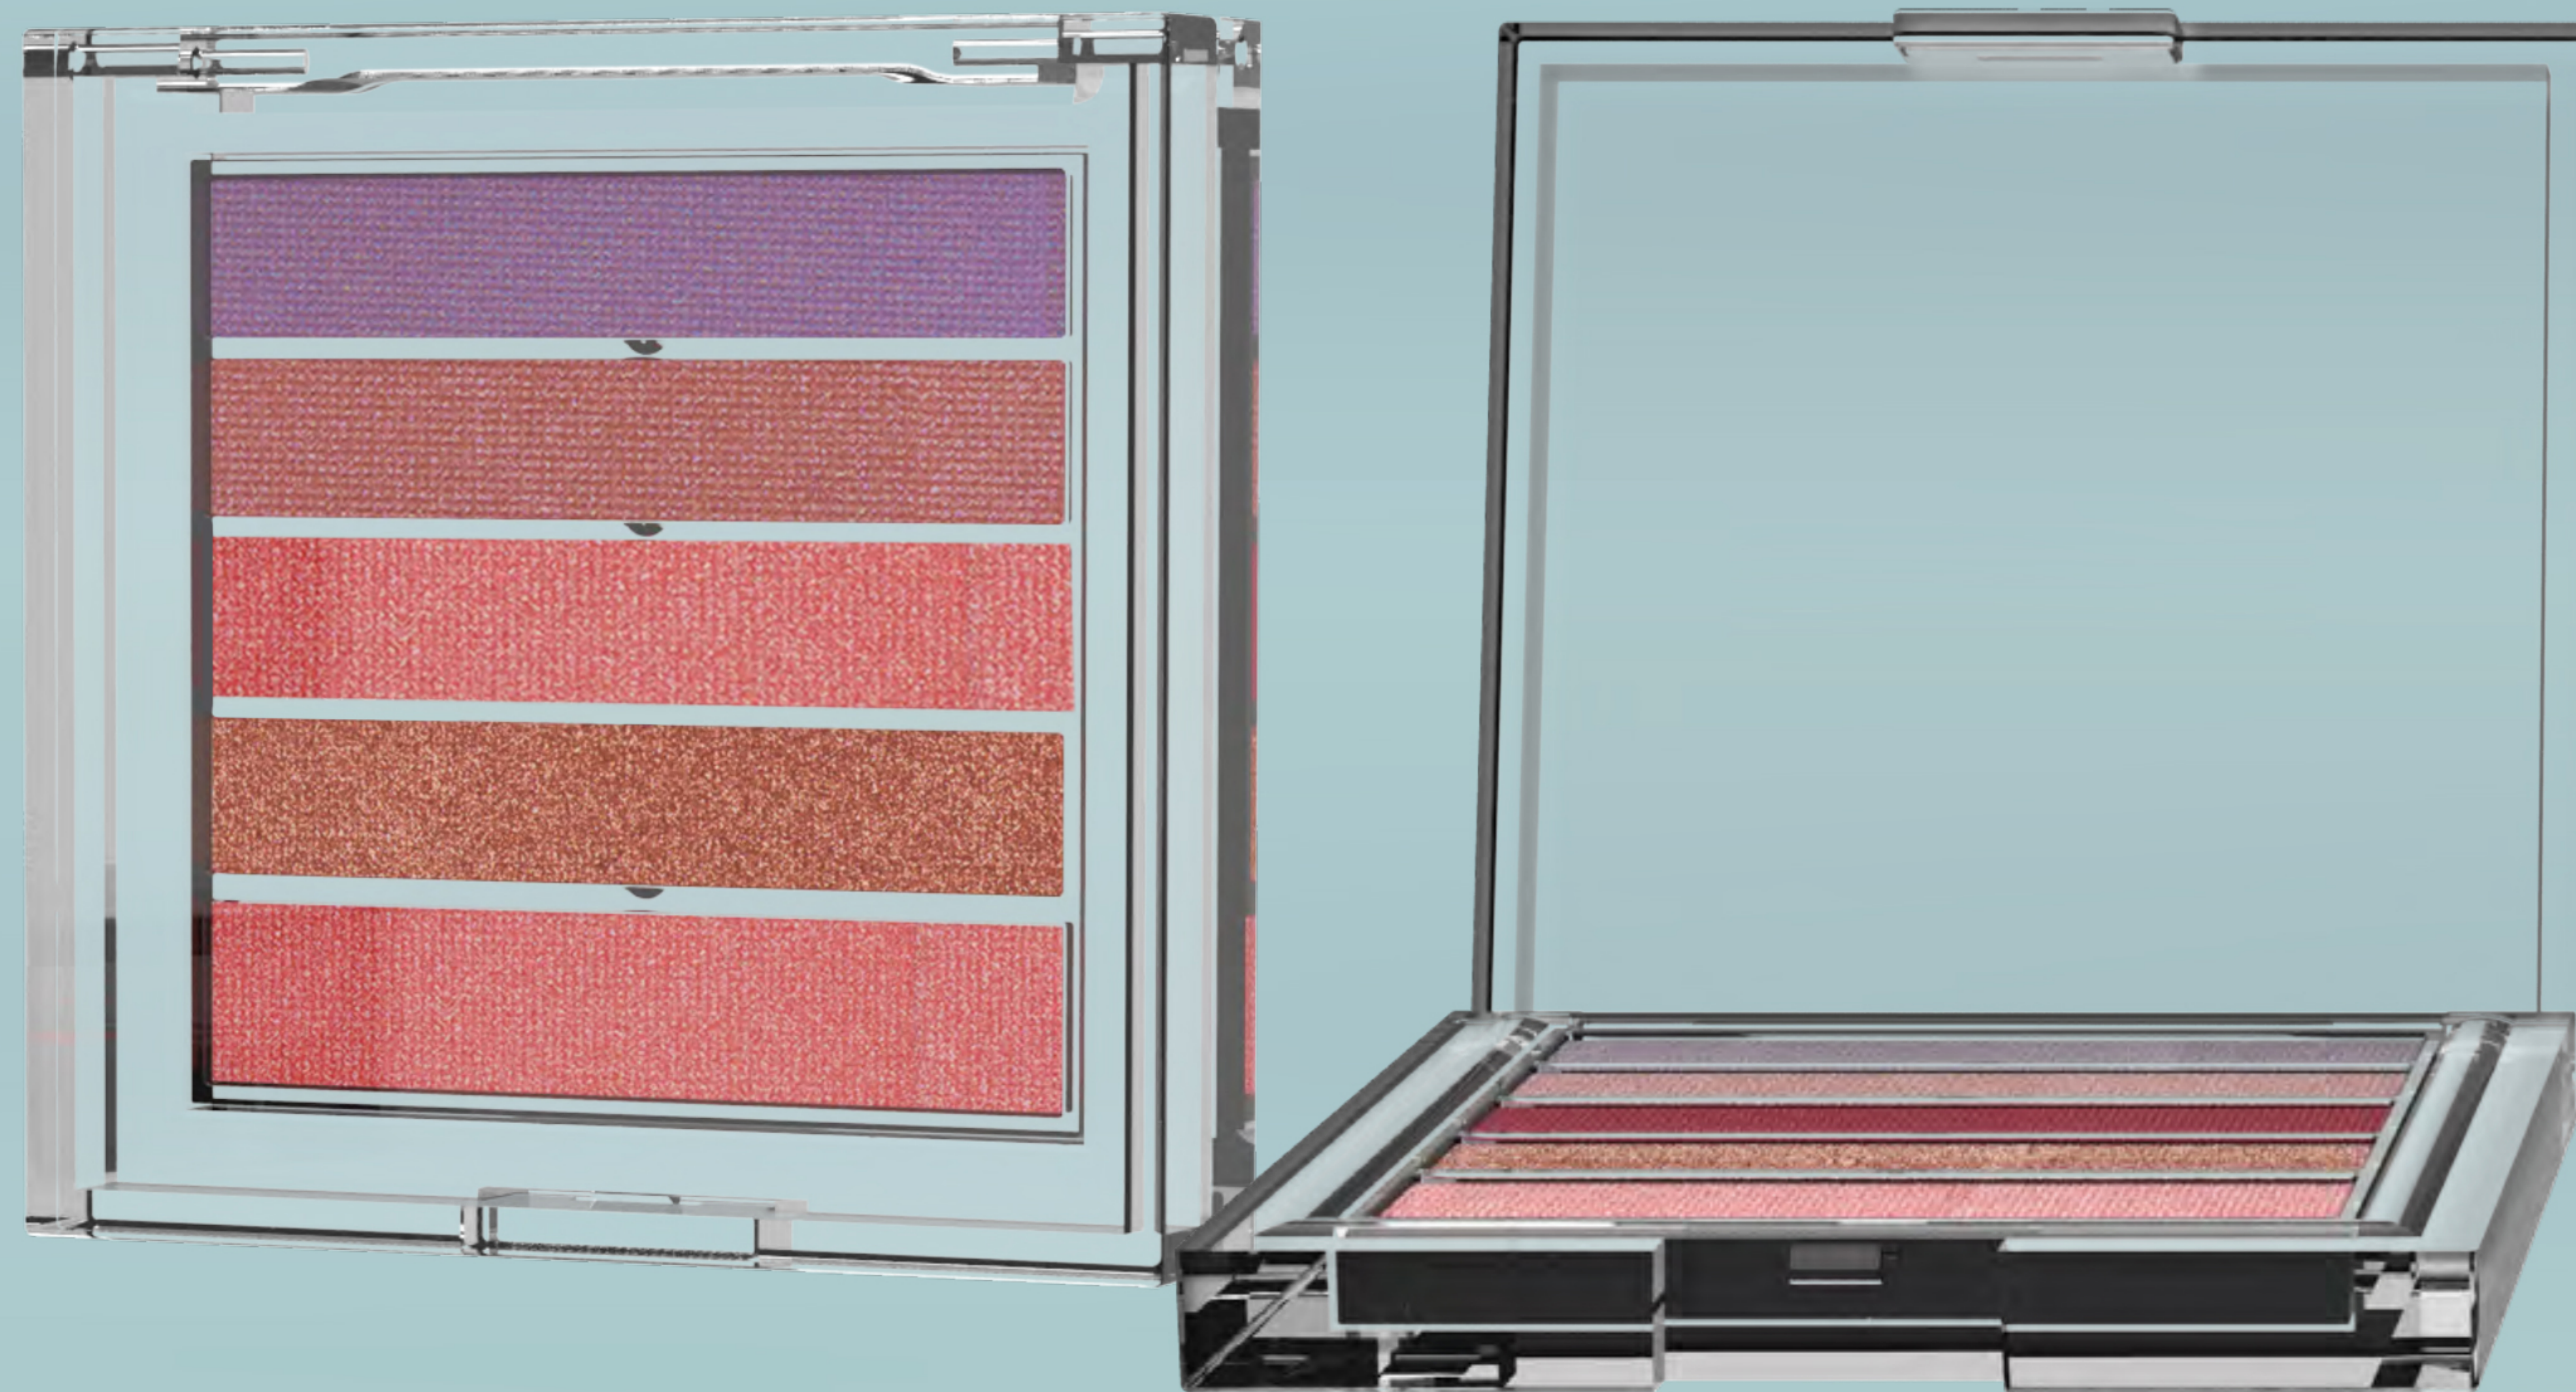

CLEAR PACKAGING LINE COLLECTION *VIBE*

ECO CLEAR REFILLABLE LIPSTICK

Diameter: 21 mm
Height: 66 mm
Cap: 42 mm
Base: 24

VIBE
September 2020 - Confidential

ECO CLEAR REFILLABLE STYLO

Diameter: 17.5 mm
Height: 79 mm
Cap: 50 mm
Base: 29

CLEAR LIPGLOSS ML8814

Diameter: 19.15 mm
Height: 74 mm
Bottle: 35 mm
Cap: 39 mm
OFC: 2.4 ml

VIBE

September 2020 - Confidential

CLEAR LIPGLOSS ML8805B

Width: 19.15*19.15 mm
Height: 119.2 mm
Bottle: 80 mm
Cap: 39 mm
OFC: 5.5 ml

VIBE

September 2020 - Confidential

CLEAR LIPGLOSS ML8800

Width: 19.15*19.15 mm
Height: 69.8 mm
Bottle: 39.3 mm
Cap: 30.3 mm
OFC: 2.7 ml

VIBE
September 2020 - Confidential

CLEAR SQUARE COMPACT SC5305

Width: 70.28*70.28 mm
Height: 16.4 mm
Base: 8 mm
Cover: 8.3 mm

CLEAR SQUARE COMPACT SC3518

Width: 61*61 mm
Height: 19.1 mm
Base: 9.5 mm
Cover: 9.5 mm

CLEAR SQUARE COMPACT SC3511

Width: 51.5*51.5 mm
Height: 14.5 mm
Base: 7.4 mm
Cover: 7 mm

VIBE

September 2020 - Confidential