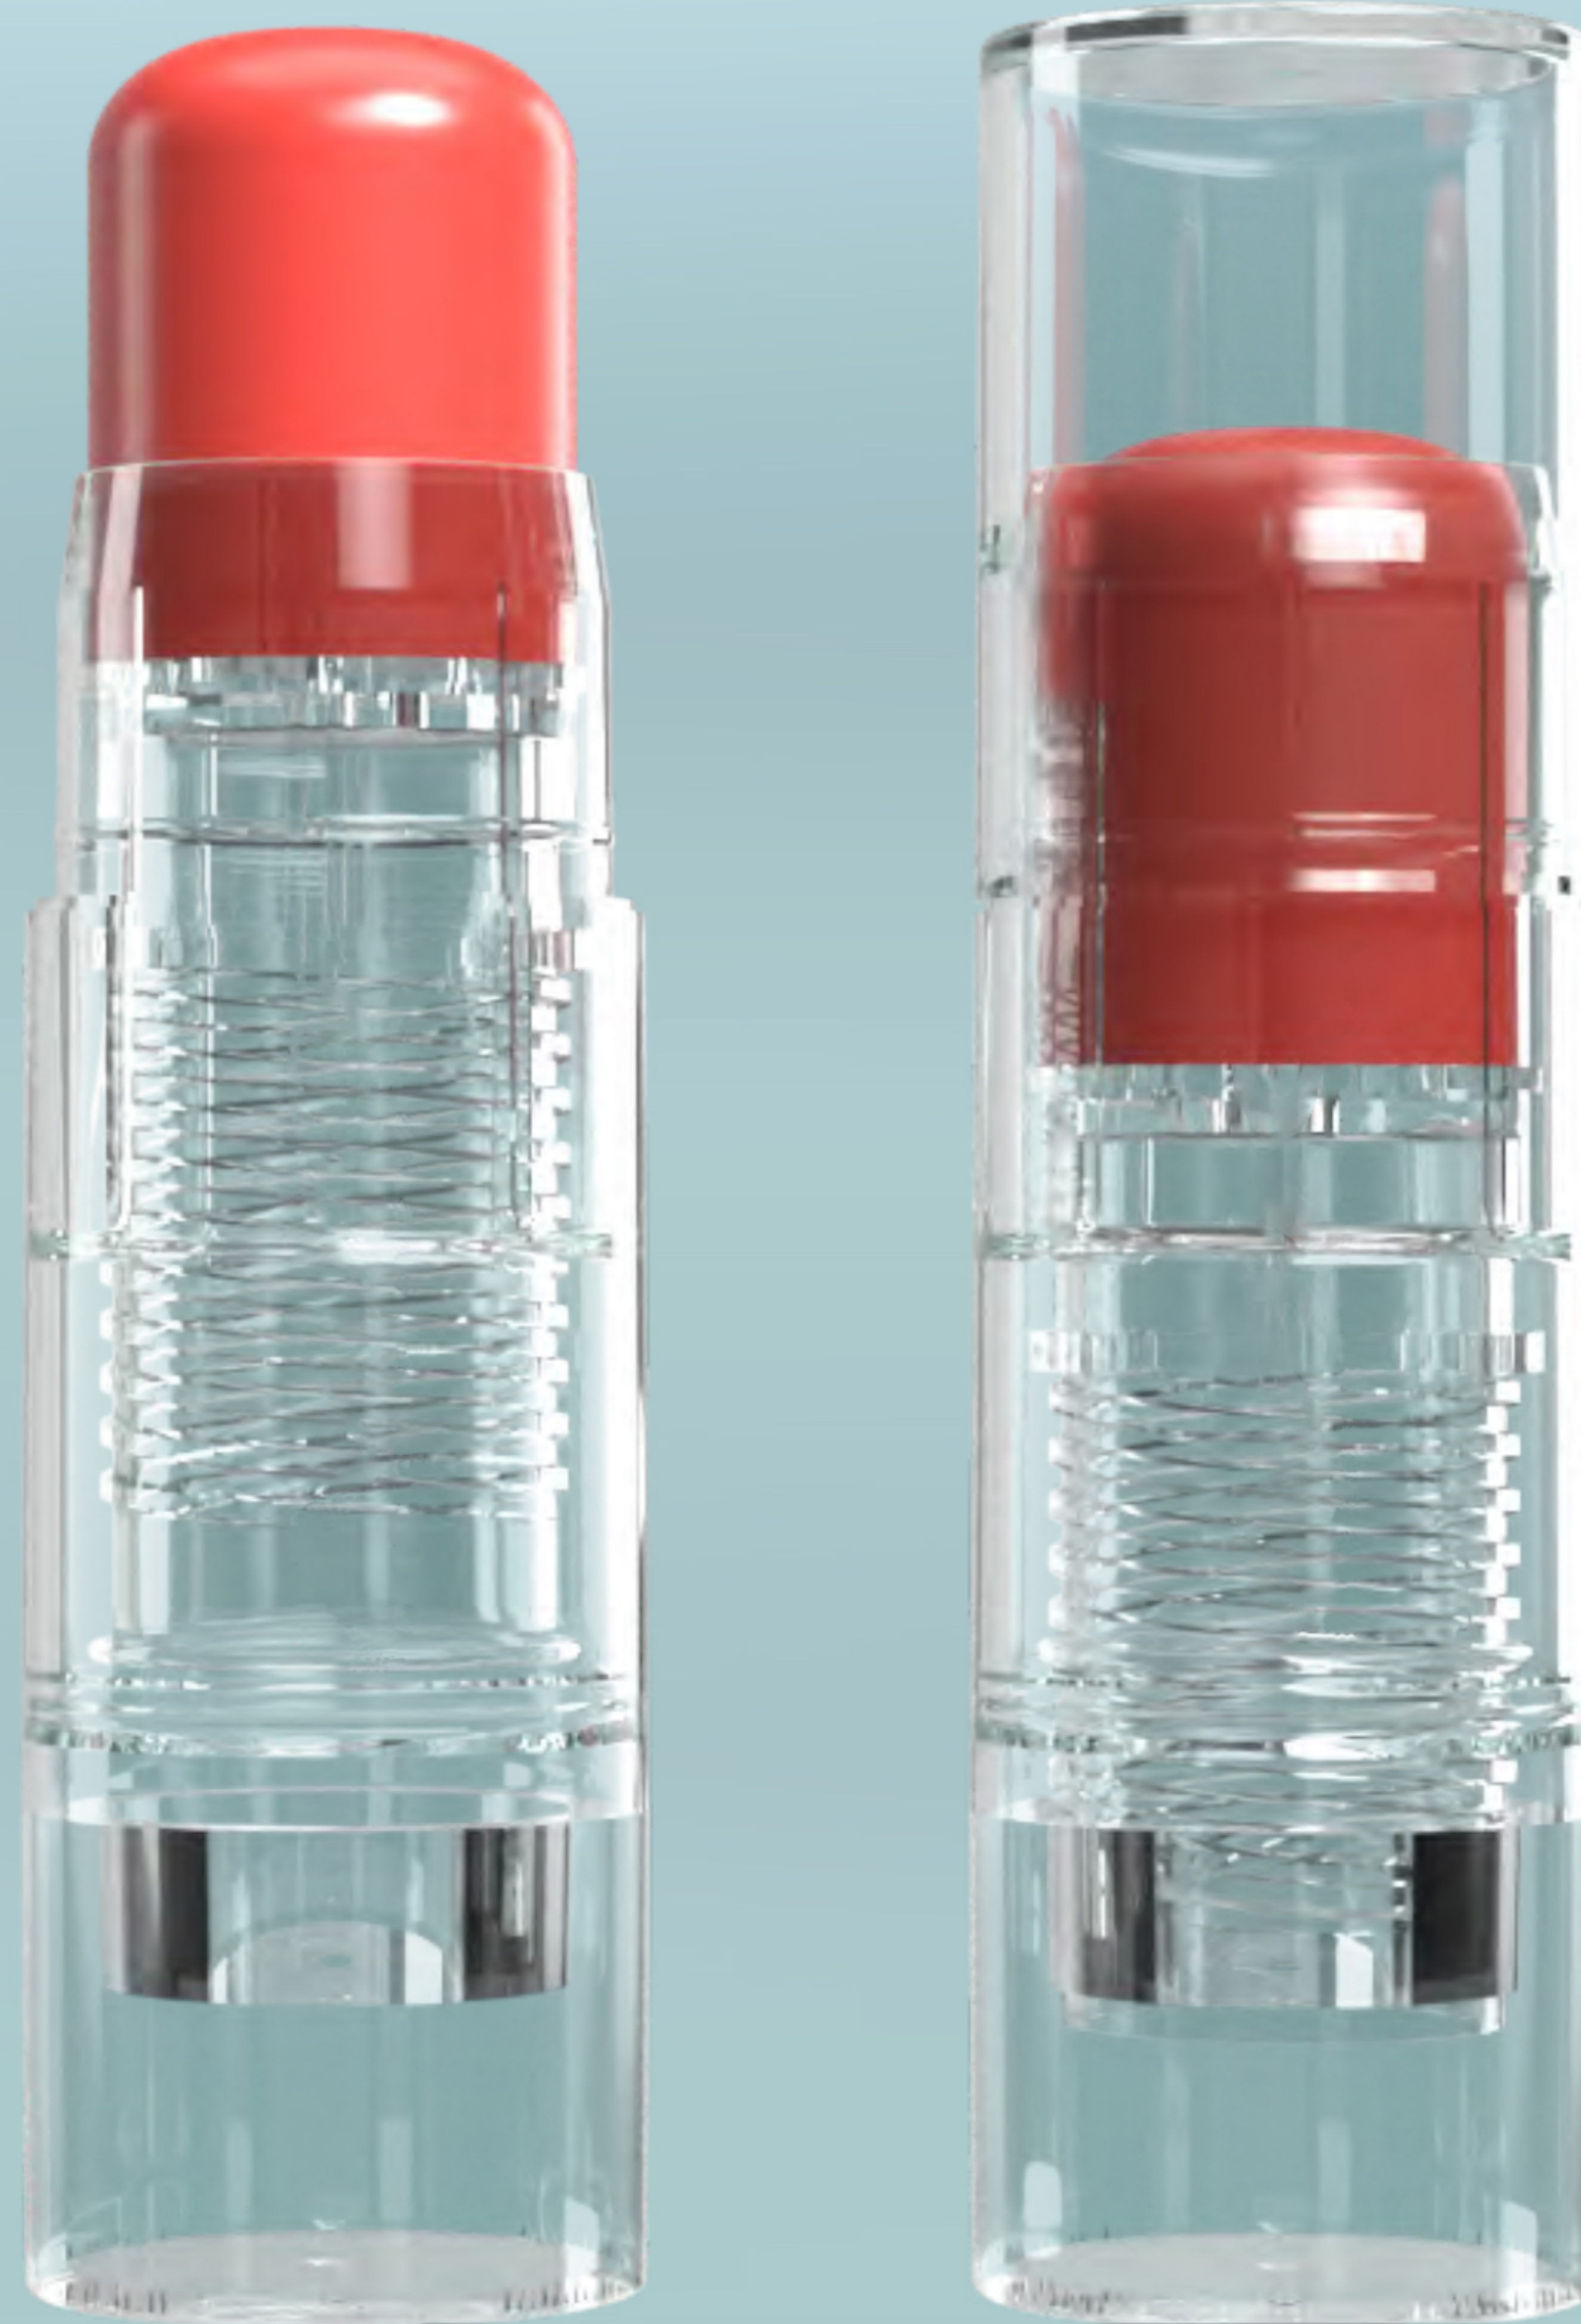

CLEAR PACKAGING LINE COLLECTION *VIBE*

ECO CLEAR REFILLABLE LIPSTICK

Diameter: 21 mm
Height: 66 mm
Cap: 42 mm
Base: 24

VIBE
September 2020 - Confidential

ECO CLEAR REFILLABLE STYLO

Diameter: 17.5 mm
Height: 79 mm
Cap: 50 mm
Base: 29

VIBE
September 2020 - Confidential

ECO CLEAR COMPACT

A new elegant Re-use, Re-fill system

Versatile

High end

Diameter: 75 mm
Height: 15 mm
Pan well: 59

VIBE

September 2020 - Confidential

Diameter: 54 mm

Pan size: 30

VIBE
September 2020 - Confidential

MONOM MONOMATERIAL XL CHUE CLEAR CHUBBY

Diameter: 18 mm
Height: 99 mm
Body: 59.1 mm
Cap: 36 mm
Base: 19.4

VIBE

September 2020 - Confidential

MONOMATERIAL XL CHUBBY

Diameter: 24.6 mm
Height: 88.1 mm
Cap: 33.5 mm
Bottle: 35 mm
Base: 19 mm

VIBE

September 2020 - Confidential

NEW FULL PET LIPSTICK

Diameter: 19.5 mm
Height: 74.1 mm
Cap: 36.5 mm
Bottle: 34.9 mm

NEW FULL PET COMPACT