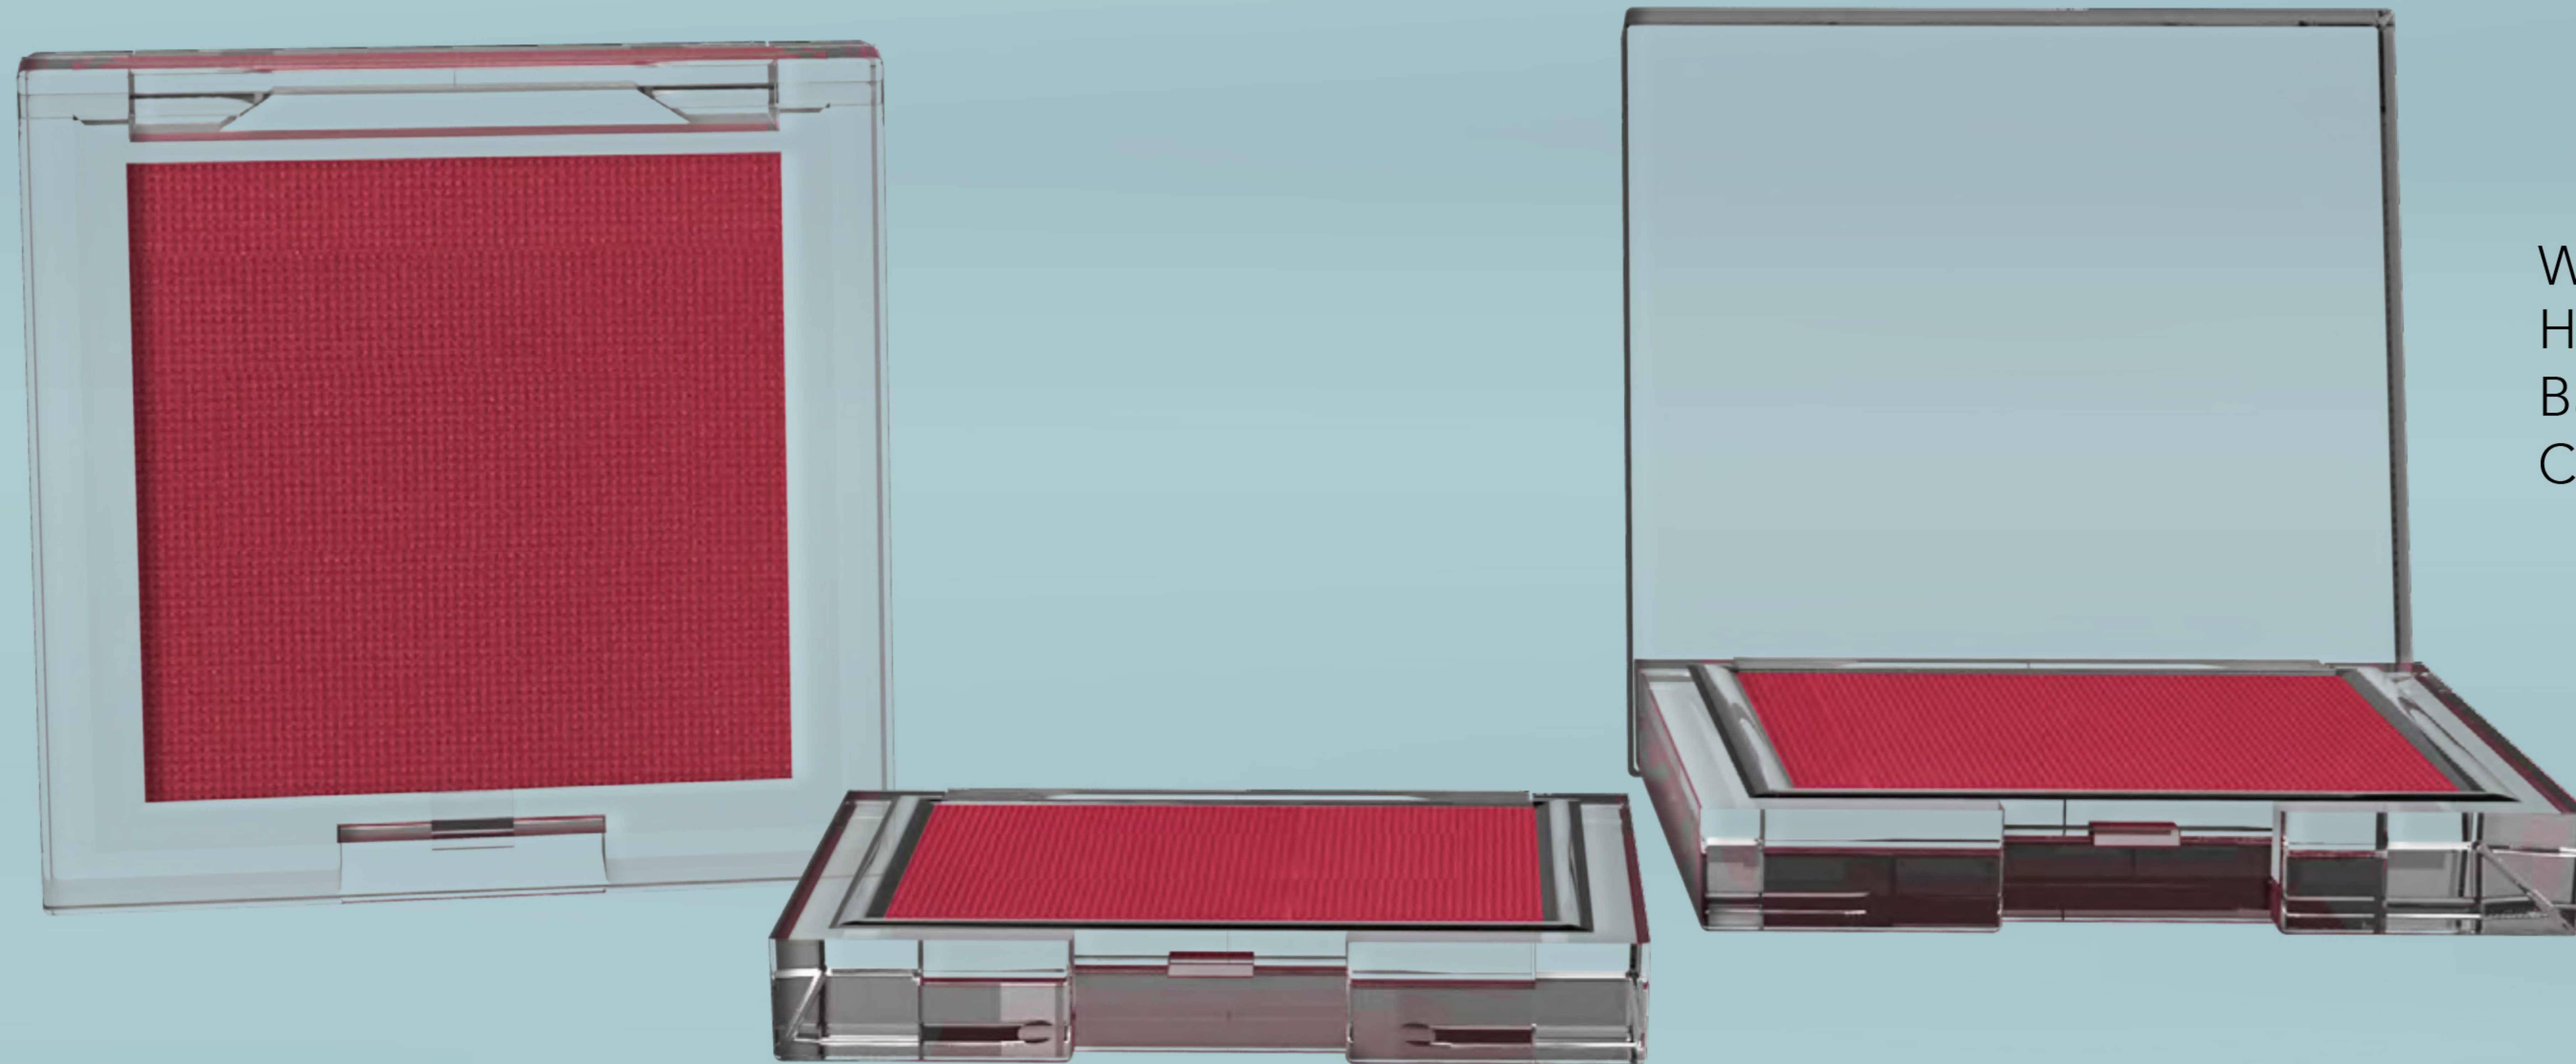

CLEAR PACKAGING LINE COLLECTION *VIBE*

ECO CLEAR REFILLABLE LIPSTICK

Diameter: 21 mm
Height: 66 mm
Cap: 42 mm
Base: 24

VIBE
September 2020 - Confidential

ECO CLEAR REFILLABLE STYLO

Diameter: 17.5 mm
Height: 79 mm
Cap: 50 mm
Base: 29

CLEAR LIPGLOSS ML8814

Diameter: 19.15 mm
Height: 74 mm
Bottle: 35 mm
Cap: 39 mm
OFC: 2.4 ml

VIBE

September 2020 - Confidential

CLEAR LIPGLOSS ML8805B

Width: 19.15*19.15 mm
Height: 119.2 mm
Bottle: 80 mm
Cap: 39 mm
OFC: 5.5 ml

VIBE

September 2020 - Confidential

CLEAR LIPGLOSS ML8800

Width: 19.15*19.15 mm
Height: 69.8 mm
Bottle: 39.3 mm
Cap: 30.3 mm
OFC: 2.7 ml

VIBE
September 2020 - Confidential

CLEAR SQUARE COMPACT SC5305

Width: 70.28*70.28 mm
Height: 16.4 mm
Base: 8 mm
Cover: 8.3 mm

CLEAR SQUARE COMPACT SC3518

Width: 61*61 mm
Height: 19.1 mm
Base: 9.5 mm
Cover: 9.5 mm

CLEAR SQUARE COMPACT SC3511

Width: 51.5*51.5 mm
Height: 14.5 mm
Base: 7.4 mm
Cover: 7 mm

VIBE

September 2020 - Confidential