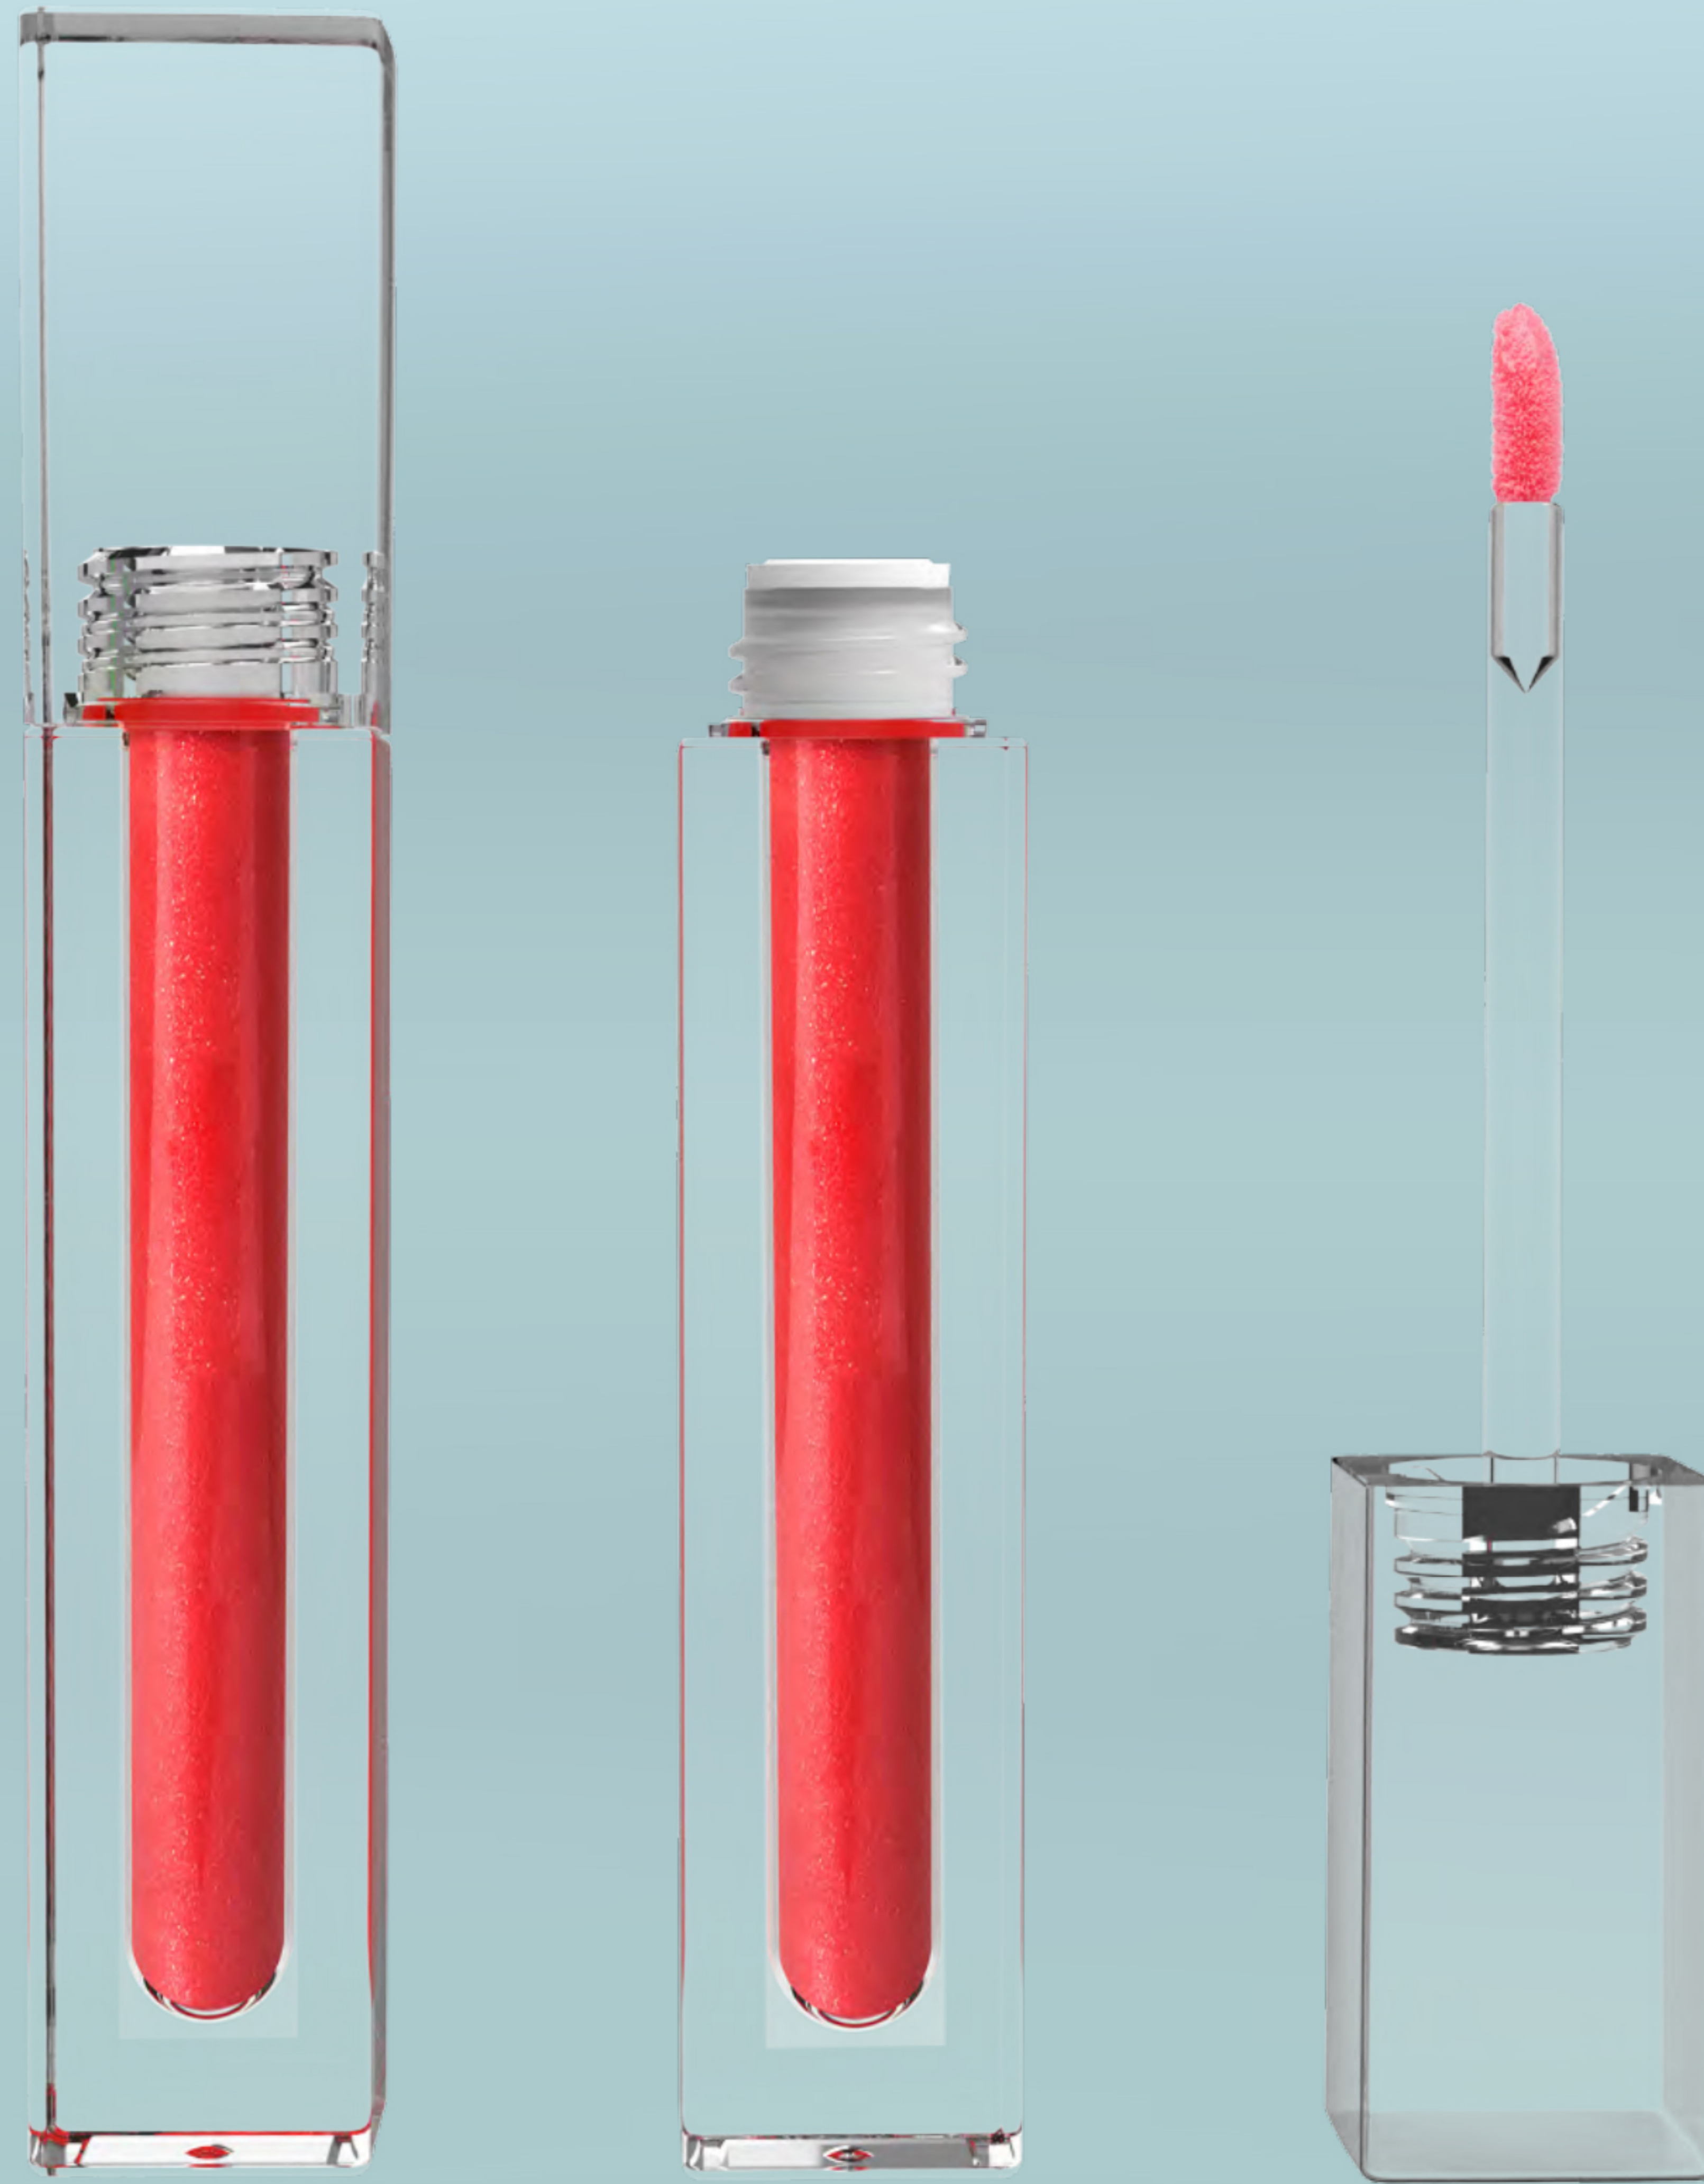

CLEAR PACKAGING LINE COLLECTION *VIBE*

ECO CLEAR REFILLABLE LIPSTICK

Diameter: 21 mm
Height: 66 mm
Cap: 42 mm
Base: 24

VIBE
September 2020 - Confidential

ECO CLEAR REFILLABLE STYLO

Diameter: 17.5 mm
Height: 79 mm
Cap: 50 mm
Base: 29

VIBE
September 2020 - Confidential

ECO CLEAR COMPACT

A new elegant Re-use, Re-fill system

Versatile

High end

Diameter: 75 mm
Height: 15 mm
Pan well: 59

VIBE

September 2020 - Confidential

CLEAR LIPGLOSS ML8814

Diameter: 19.15 mm
Height: 74 mm
Bottle: 35 mm
Cap: 39 mm
OFC: 2.4 ml

VIBE

September 2020 - Confidential

CLEAR LIPGLOSS ML8805B

Width: 19.15*19.15 mm
Height: 119.2 mm
Bottle: 80 mm
Cap: 39 mm
OFC: 5.5 ml

VIBE

September 2020 - Confidential

CLEAR LIPGLOSS ML8800

Width: 19.15*19.15 mm
Height: 69.8 mm
Bottle: 39.3 mm
Cap: 30.3 mm
OFC: 2.7 ml

VIBE
September 2020 - Confidential

CLEAR SQUARE COMPACT SC5305

Width: 70.28*70.28 mm
Height: 16.4 mm
Base: 8 mm
Cover: 8.3 mm