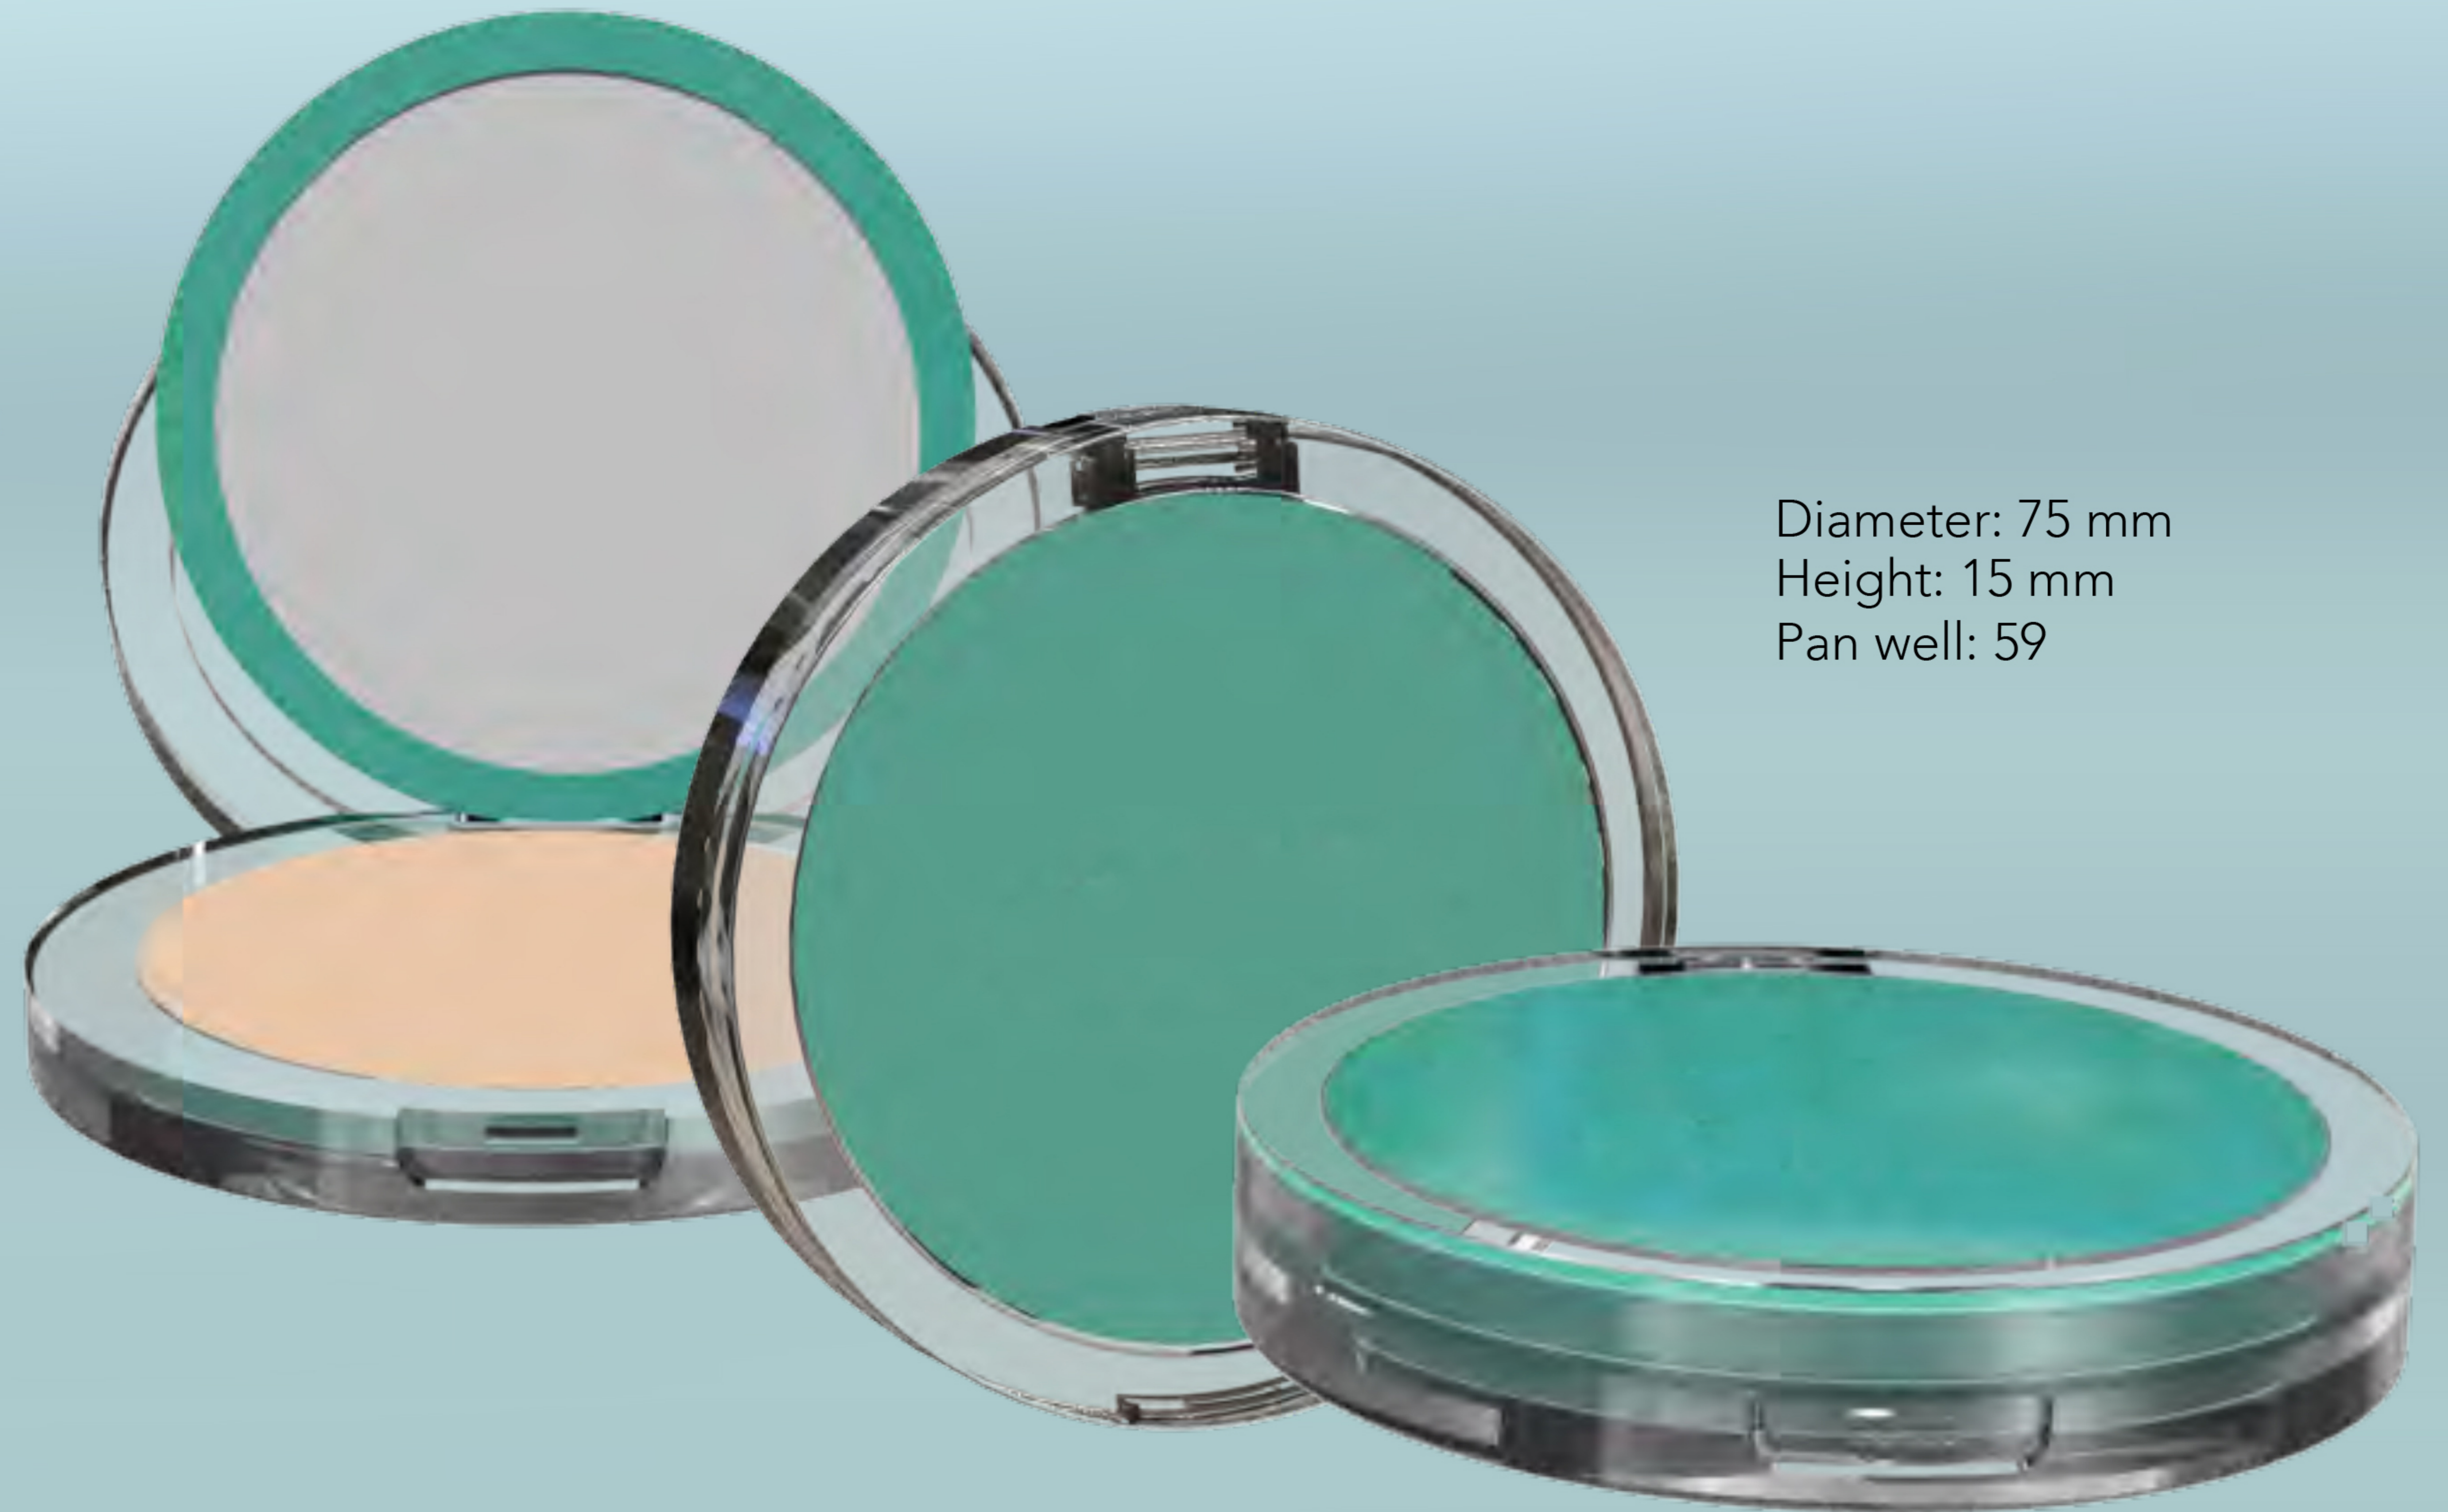

CLEAR PACKAGING LINE COLLECTION *VIBE*

ECO CLEAR REFILLABLE LIPSTICK

Diameter: 21 mm
Height: 66 mm
Cap: 42 mm
Base: 24

VIBE
September 2020 - Confidential

ECO CLEAR REFILLABLE STYLO

Diameter: 17.5 mm
Height: 79 mm
Cap: 50 mm
Base: 29

VIBE
September 2020 - Confidential

ECO CLEAR COMPACT

A new elegant Re-use, Re-fill system

Versatile

High end

Diameter: 75 mm
Height: 15 mm
Pan well: 59

VIBE

September 2020 - Confidential

Diameter: 54 mm

Pan size: 30

VIBE
September 2020 - Confidential

MONOM MONOMATERIAL XL CHUE CLEAR CHUBBY

Diameter: 18 mm
Height: 99 mm
Body: 59.1 mm
Cap: 36 mm
Base: 19.4

VIBE

September 2020 - Confidential

MONOMATERIAL XL CHUBBY

Diameter: 24.6 mm
Height: 88.1 mm
Cap: 33.5 mm
Bottle: 35 mm
Base: 19 mm

VIBE

September 2020 - Confidential

NEW FULL PET LIPSTICK

Diameter: 19.5 mm
Height: 74.1 mm
Cap: 36.5 mm
Bottle: 34.9 mm

NEW FULL PET COMPACT