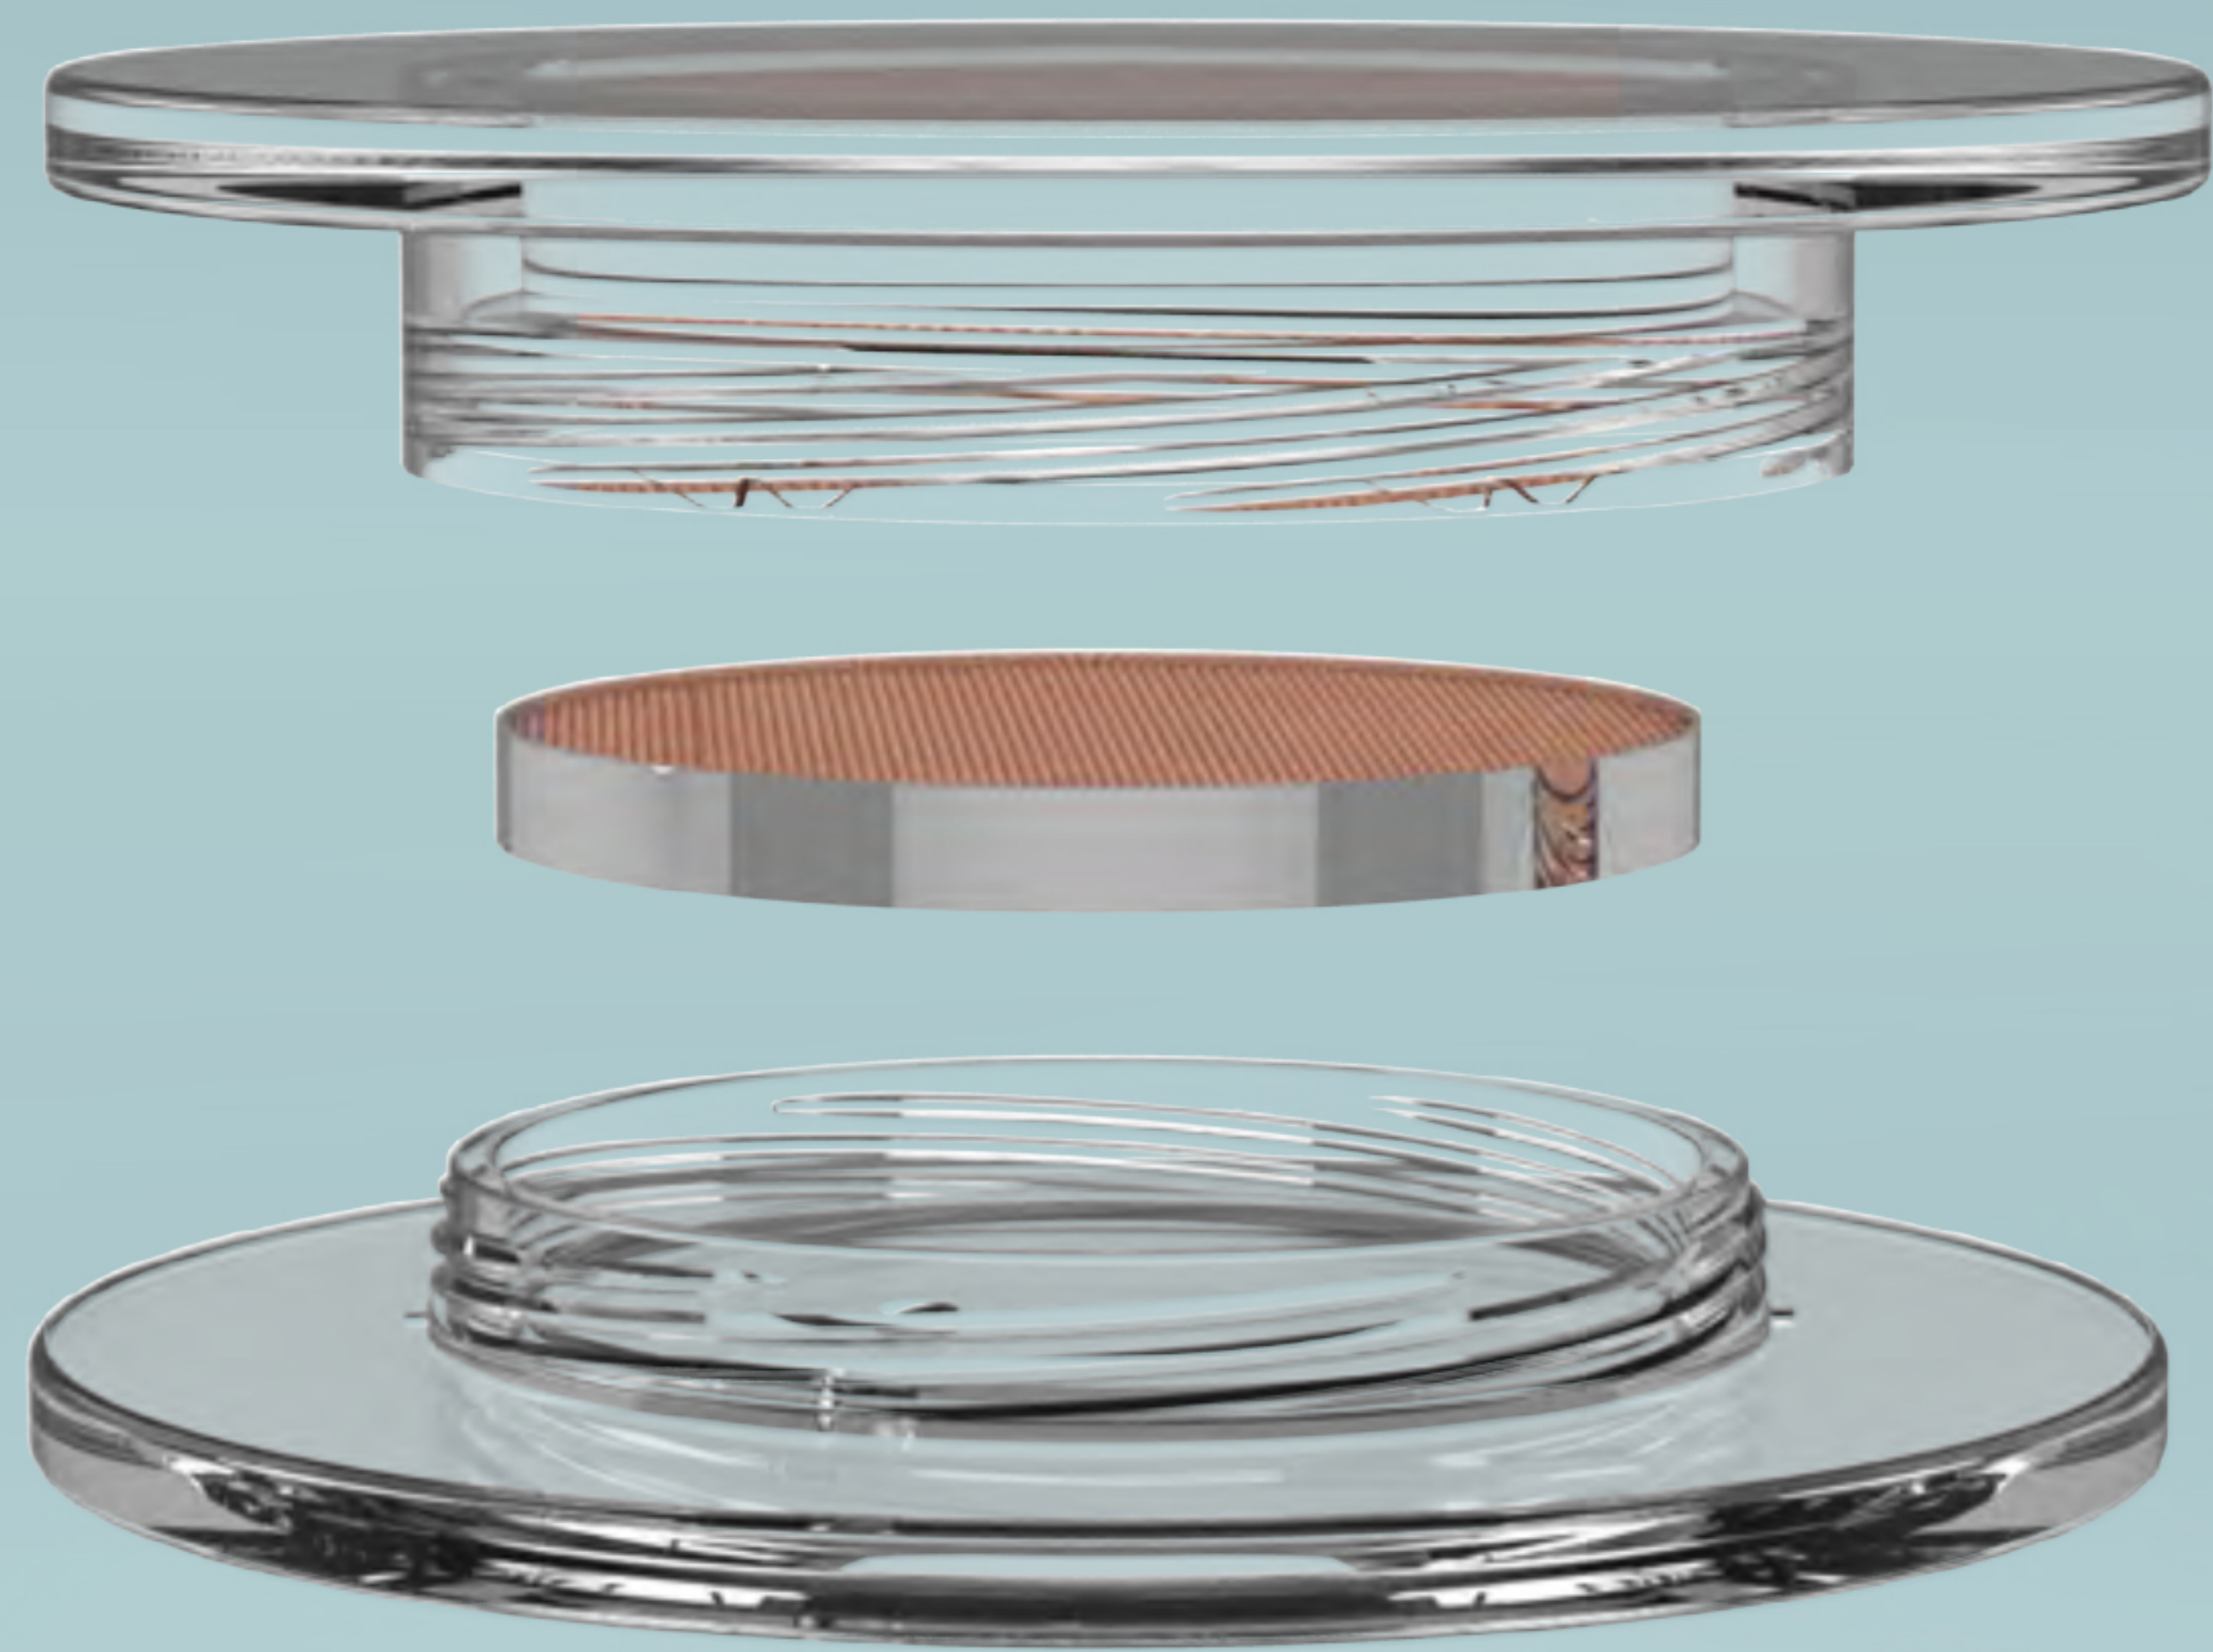

CLEAR PACKAGING LINE COLLECTION *VIBE*

ECO CLEAR REFILLABLE LIPSTICK

Diameter: 21 mm
Height: 66 mm
Cap: 42 mm
Base: 24

VIBE
September 2020 - Confidential

ECO CLEAR REFILLABLE STYLO

Diameter: 17.5 mm
Height: 79 mm
Cap: 50 mm
Base: 29

VIBE
September 2020 - Confidential

ECO CLEAR COMPACT

A new elegant Re-use, Re-fill system

Versatile

High end

Diameter: 75 mm
Height: 15 mm
Pan well: 59

VIBE

September 2020 - Confidential

Diameter: 54 mm

Pan size: 30

VIBE
September 2020 - Confidential

MONOM MONOMATERIAL XL CHUE CLEAR CHUBBY

Diameter: 18 mm
Height: 99 mm
Body: 59.1 mm
Cap: 36 mm
Base: 19.4

VIBE

September 2020 - Confidential

MONOMATERIAL XL CHUBBY

Diameter: 24.6 mm
Height: 88.1 mm
Cap: 33.5 mm
Bottle: 35 mm
Base: 19 mm

VIBE

September 2020 - Confidential

NEW FULL PET LIPSTICK

Diameter: 19.5 mm
Height: 74.1 mm
Cap: 36.5 mm
Bottle: 34.9 mm

NEW FULL PET COMPACT