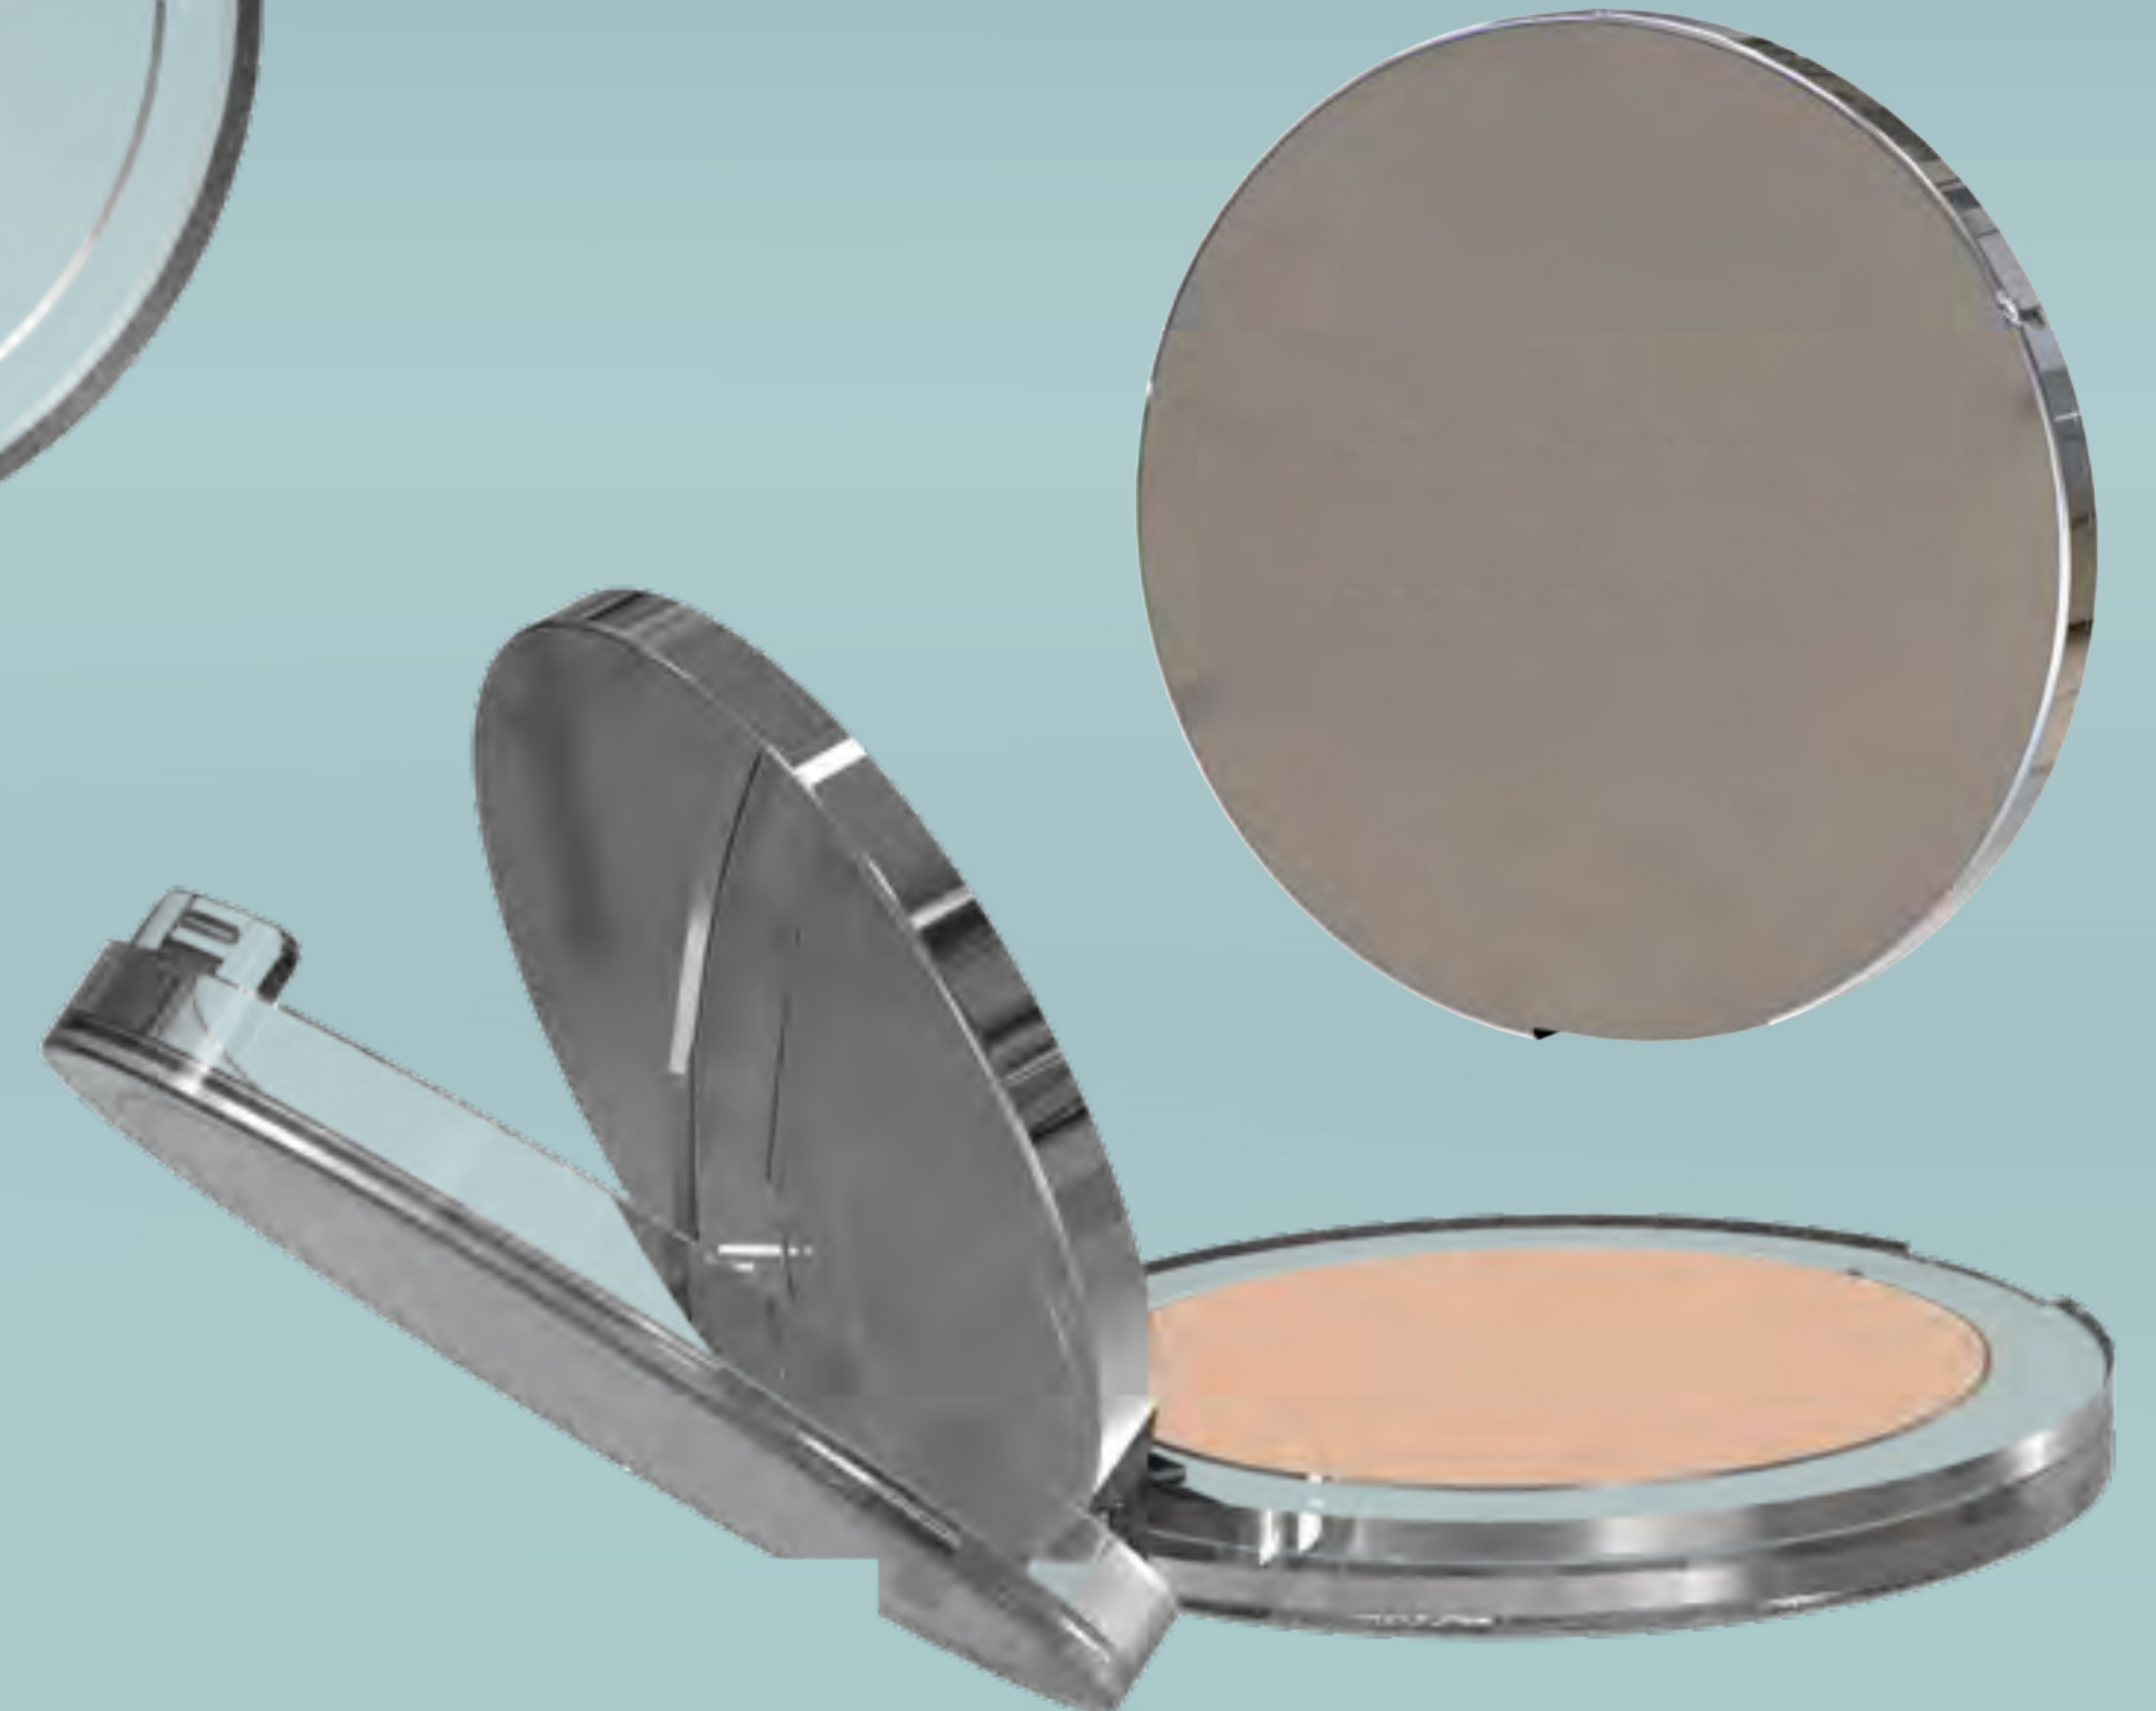

MIRROR AVAILABLE WITH ALU COVER