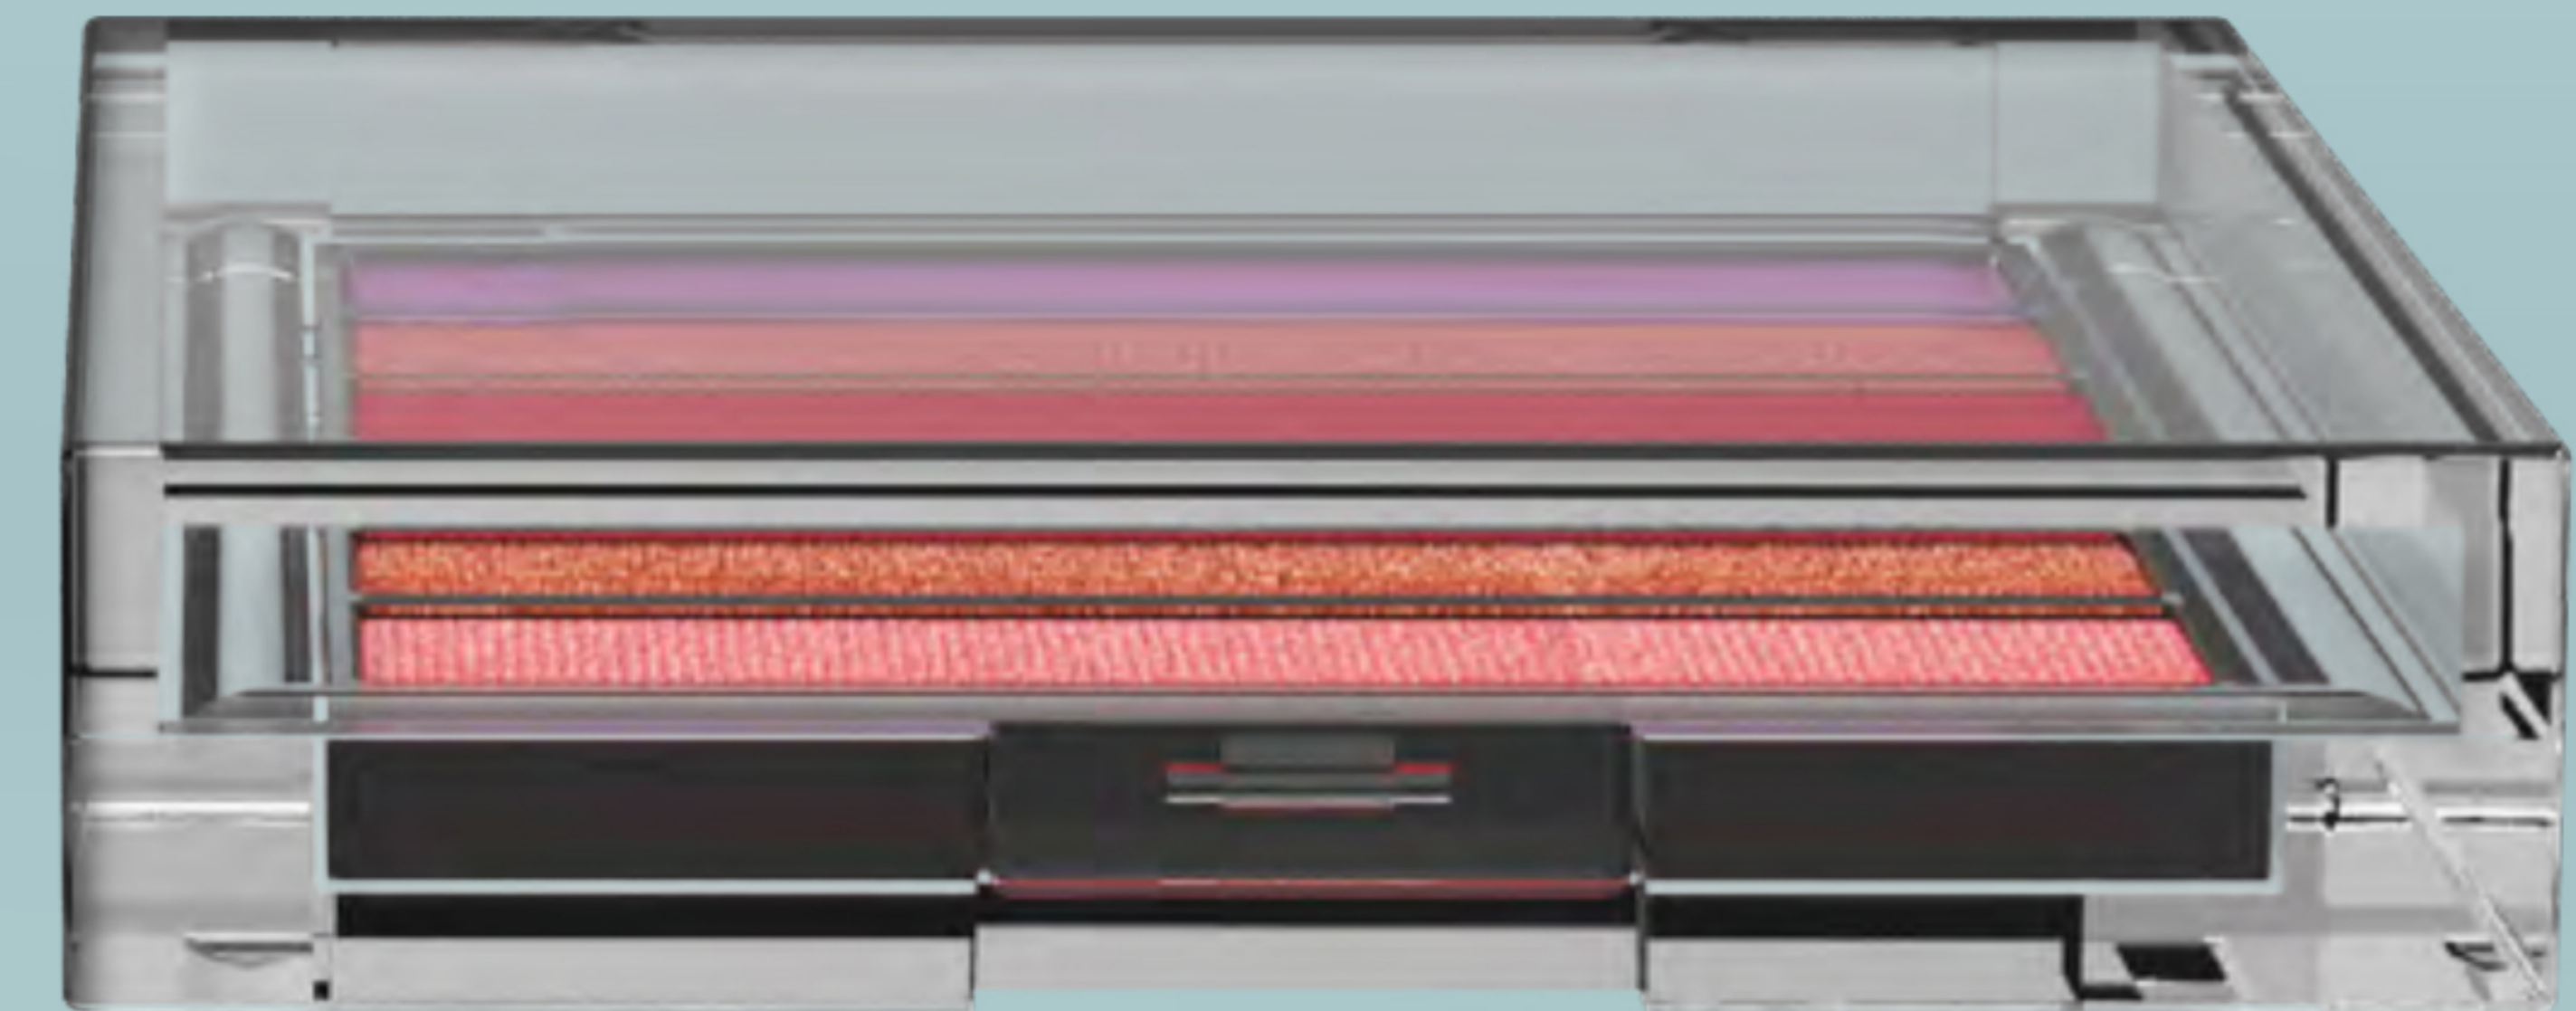

CLEAR PACKAGING LINE COLLECTION *VIBE*

ECO CLEAR REFILLABLE LIPSTICK

Diameter: 21 mm
Height: 66 mm
Cap: 42 mm
Base: 24

VIBE
September 2020 - Confidential

ECO CLEAR REFILLABLE STYLO

Diameter: 17.5 mm
Height: 79 mm
Cap: 50 mm
Base: 29

VIBE

September 2020 - Confidential

CLEAR LIPGLOSS ML8800

Width: 19.15*19.15 mm
Height: 69.8 mm
Bottle: 39.3 mm
Cap: 30.3 mm
OFC: 2.7 ml

VIBE
September 2020 - Confidential

CLEAR SQUARE COMPACT SC5305

Width: 70.28*70.28 mm
Height: 16.4 mm
Base: 8 mm
Cover: 8.3 mm

CLEAR SQUARE COMPACT SC3518

Width: 61*61 mm
Height: 19.1 mm
Base: 9.5 mm
Cover: 9.5 mm

CLEAR SQUARE COMPACT SC3511

Width: 51.5*51.5 mm
Height: 14.5 mm
Base: 7.4 mm
Cover: 7 mm

VIBE

September 2020 - Confidential