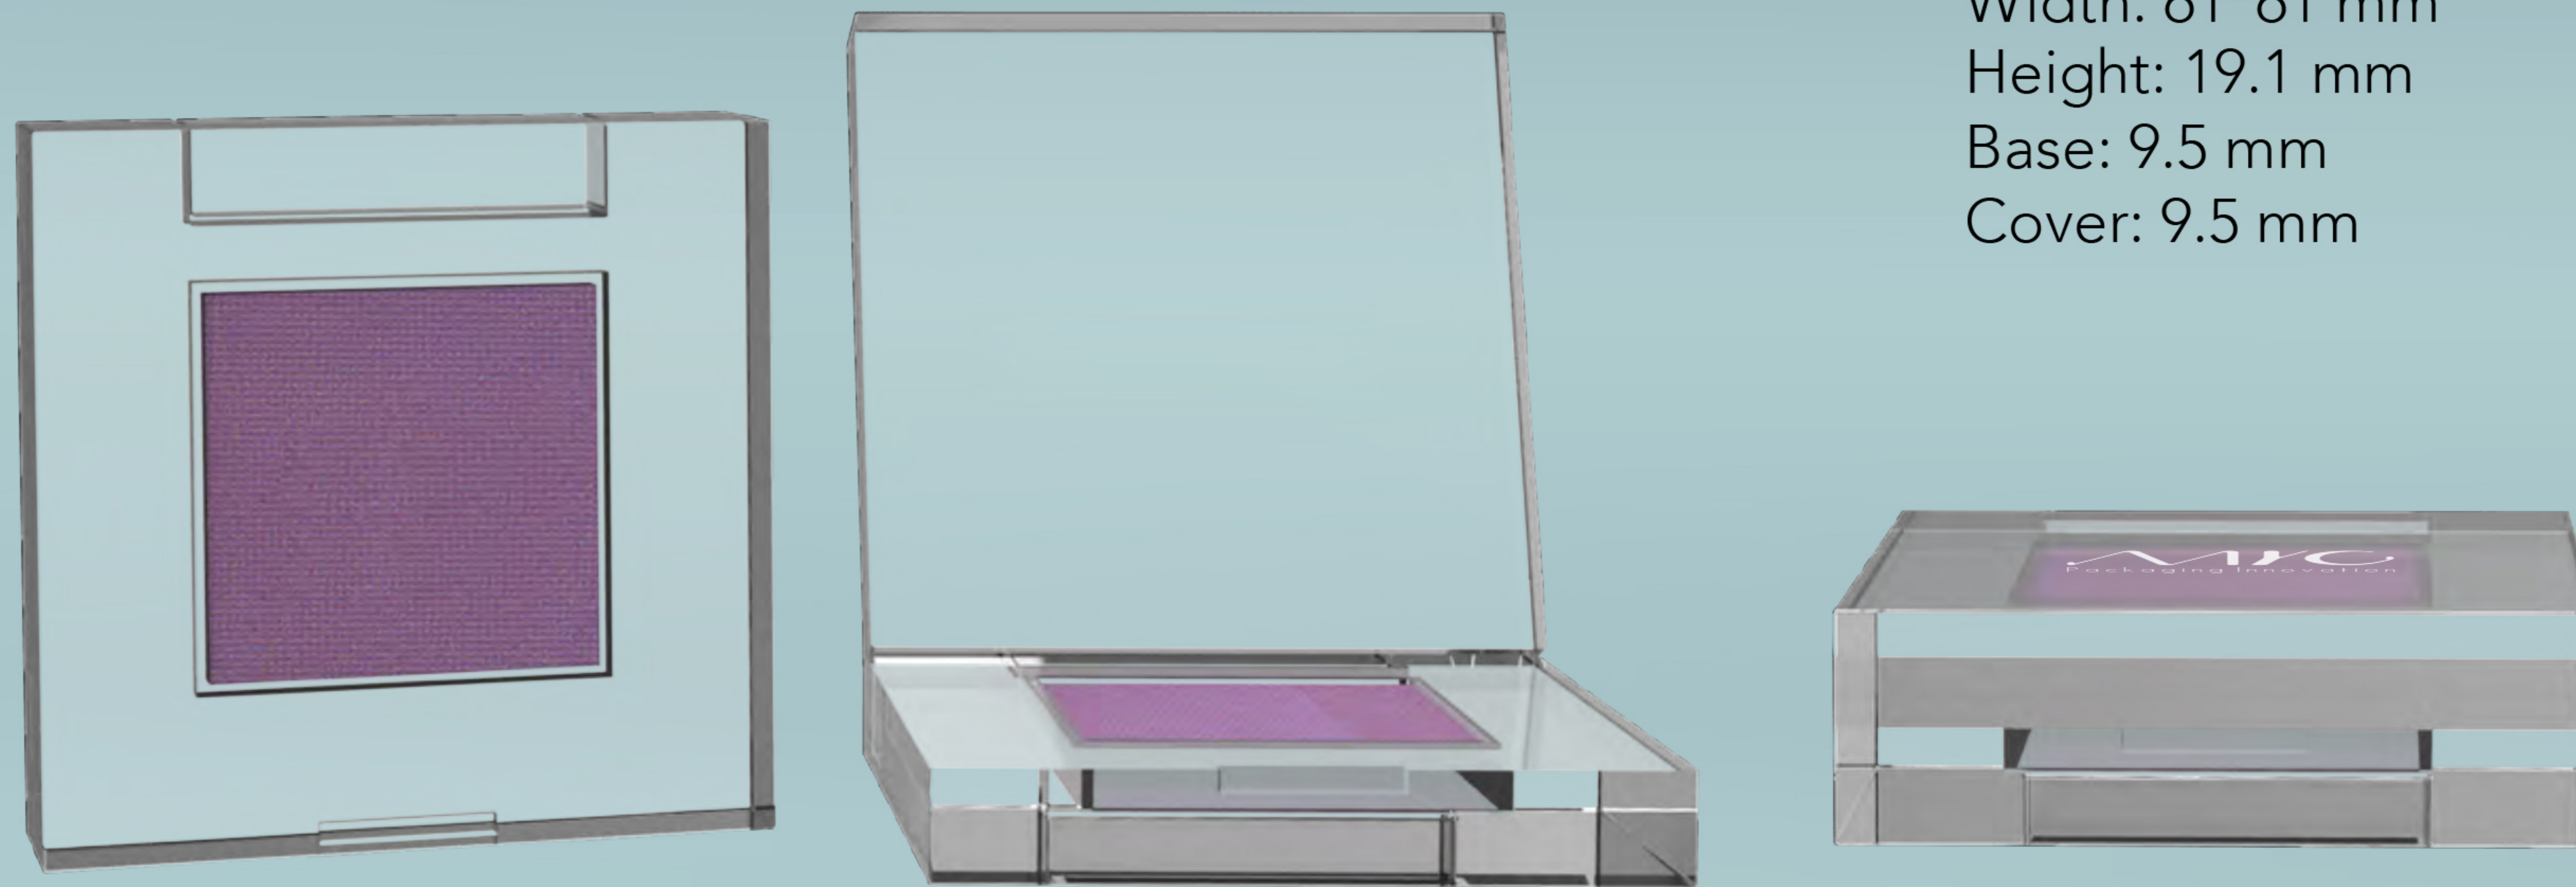

CLEAR PACKAGING LINE COLLECTION *VIBE*

ECO CLEAR REFILLABLE LIPSTICK

Diameter: 21 mm
Height: 66 mm
Cap: 42 mm
Base: 24

VIBE
September 2020 - Confidential

ECO CLEAR REFILLABLE STYLO

Diameter: 17.5 mm
Height: 79 mm
Cap: 50 mm
Base: 29

CLEAR LIPGLOSS ML8814

Diameter: 19.15 mm
Height: 74 mm
Bottle: 35 mm
Cap: 39 mm
OFC: 2.4 ml

VIBE

September 2020 - Confidential

CLEAR LIPGLOSS ML8805B

Width: 19.15*19.15 mm
Height: 119.2 mm
Bottle: 80 mm
Cap: 39 mm
OFC: 5.5 ml

VIBE

September 2020 - Confidential

CLEAR LIPGLOSS ML8800

Width: 19.15*19.15 mm
Height: 69.8 mm
Bottle: 39.3 mm
Cap: 30.3 mm
OFC: 2.7 ml

VIBE
September 2020 - Confidential

CLEAR SQUARE COMPACT SC5305

Width: 70.28*70.28 mm
Height: 16.4 mm
Base: 8 mm
Cover: 8.3 mm

CLEAR SQUARE COMPACT SC3518

Width: 61*61 mm
Height: 19.1 mm
Base: 9.5 mm
Cover: 9.5 mm

CLEAR SQUARE COMPACT SC3511

Width: 51.5*51.5 mm
Height: 14.5 mm
Base: 7.4 mm
Cover: 7 mm

VIBE

September 2020 - Confidential