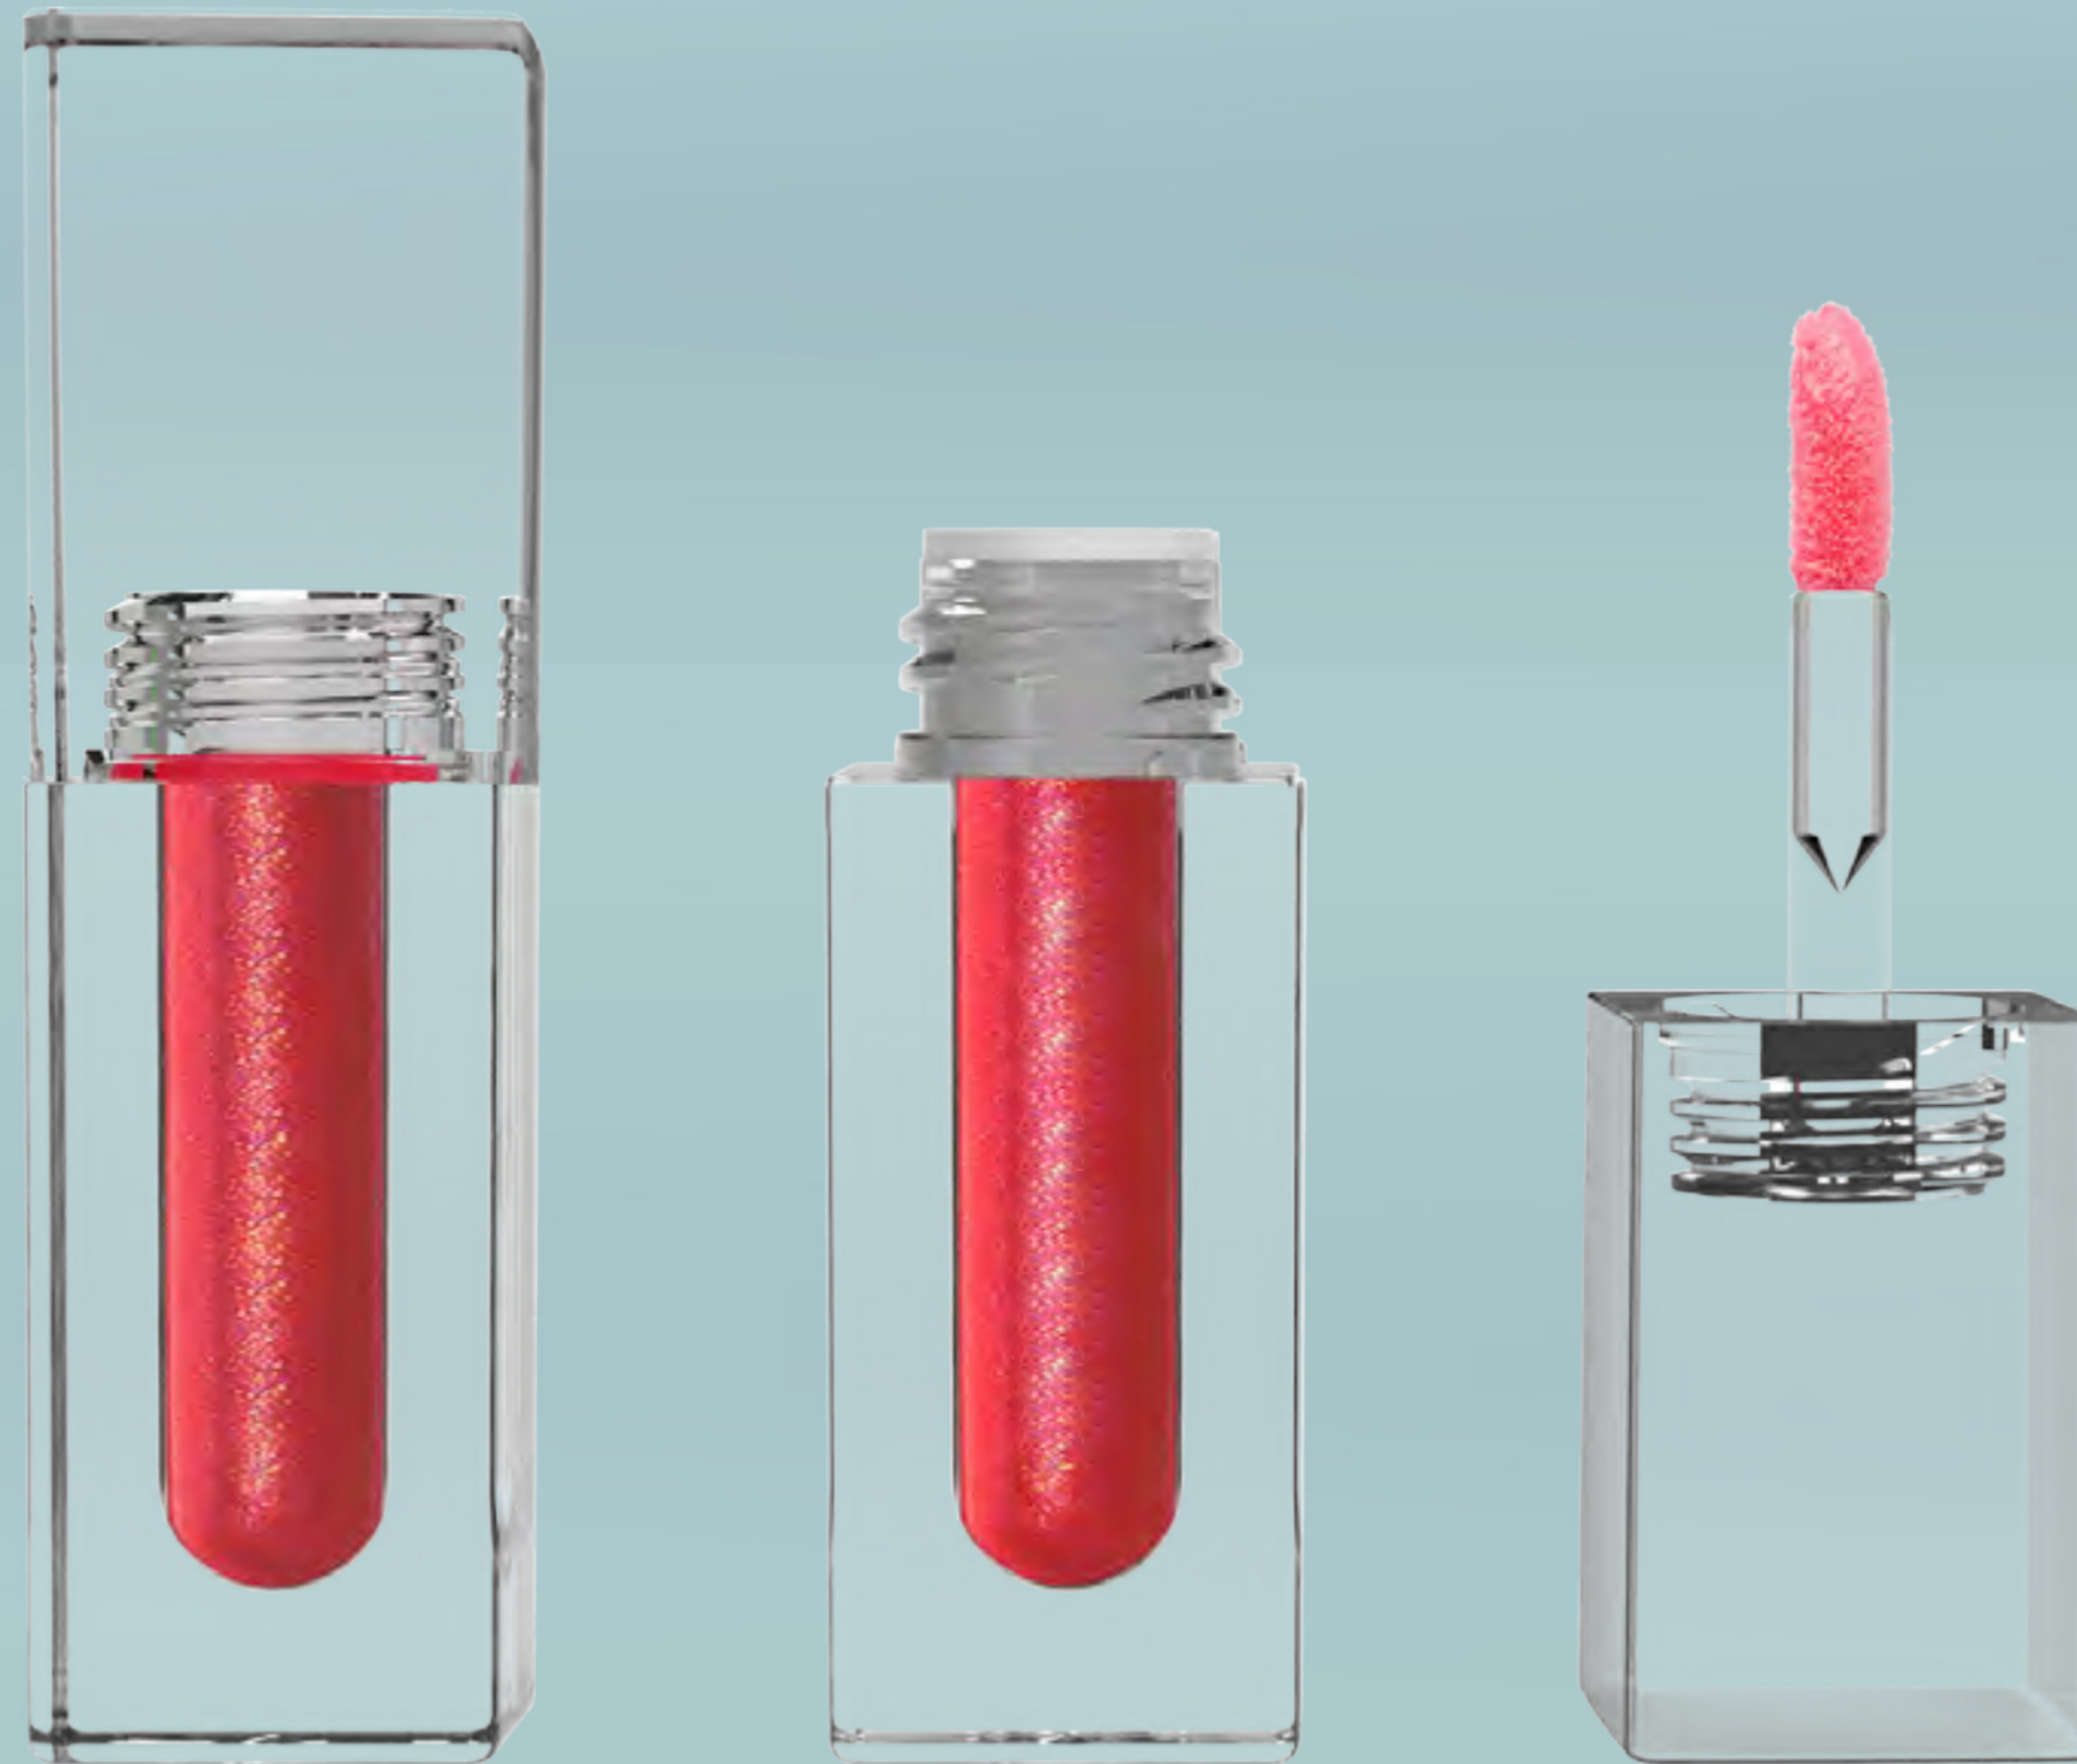

CLEAR PACKAGING LINE COLLECTION *VIBE*

ECO CLEAR REFILLABLE LIPSTICK

Diameter: 21 mm
Height: 66 mm
Cap: 42 mm
Base: 24

VIBE
September 2020 - Confidential

ECO CLEAR REFILLABLE STYLO

Diameter: 17.5 mm
Height: 79 mm
Cap: 50 mm
Base: 29

VIBE

September 2020 - Confidential

CLEAR LIPGLOSS

ML8812

Diameter: 19.15 mm
Height: 119.1 mm
Bottle: 80 mm
Cap: 39 mm
OFC: 5.5 ml

VIBE

September 2020 - Confidential

CLEAR LIPGLOSS

CLEAR LIPGLOSS ML8814

Diameter: 19.15 mm
Height: 74 mm
Bottle: 35 mm
Cap: 39 mm
OFC: 2.4 ml

VIBE

September 2020 - Confidential

CLEAR LIPGLOSS ML8805B

Width: 19.15*19.15 mm
Height: 119.2 mm
Bottle: 80 mm
Cap: 39 mm
OFC: 5.5 ml

VIBE

September 2020 - Confidential

CLEAR LIPGLOSS ML8800

Width: 19.15*19.15 mm
Height: 69.8 mm
Bottle: 39.3 mm
Cap: 30.3 mm
OFC: 2.7 ml

VIBE
September 2020 - Confidential

CLEAR SQUARE COMPACT SC5305

Width: 70.28*70.28 mm
Height: 16.4 mm
Base: 8 mm
Cover: 8.3 mm