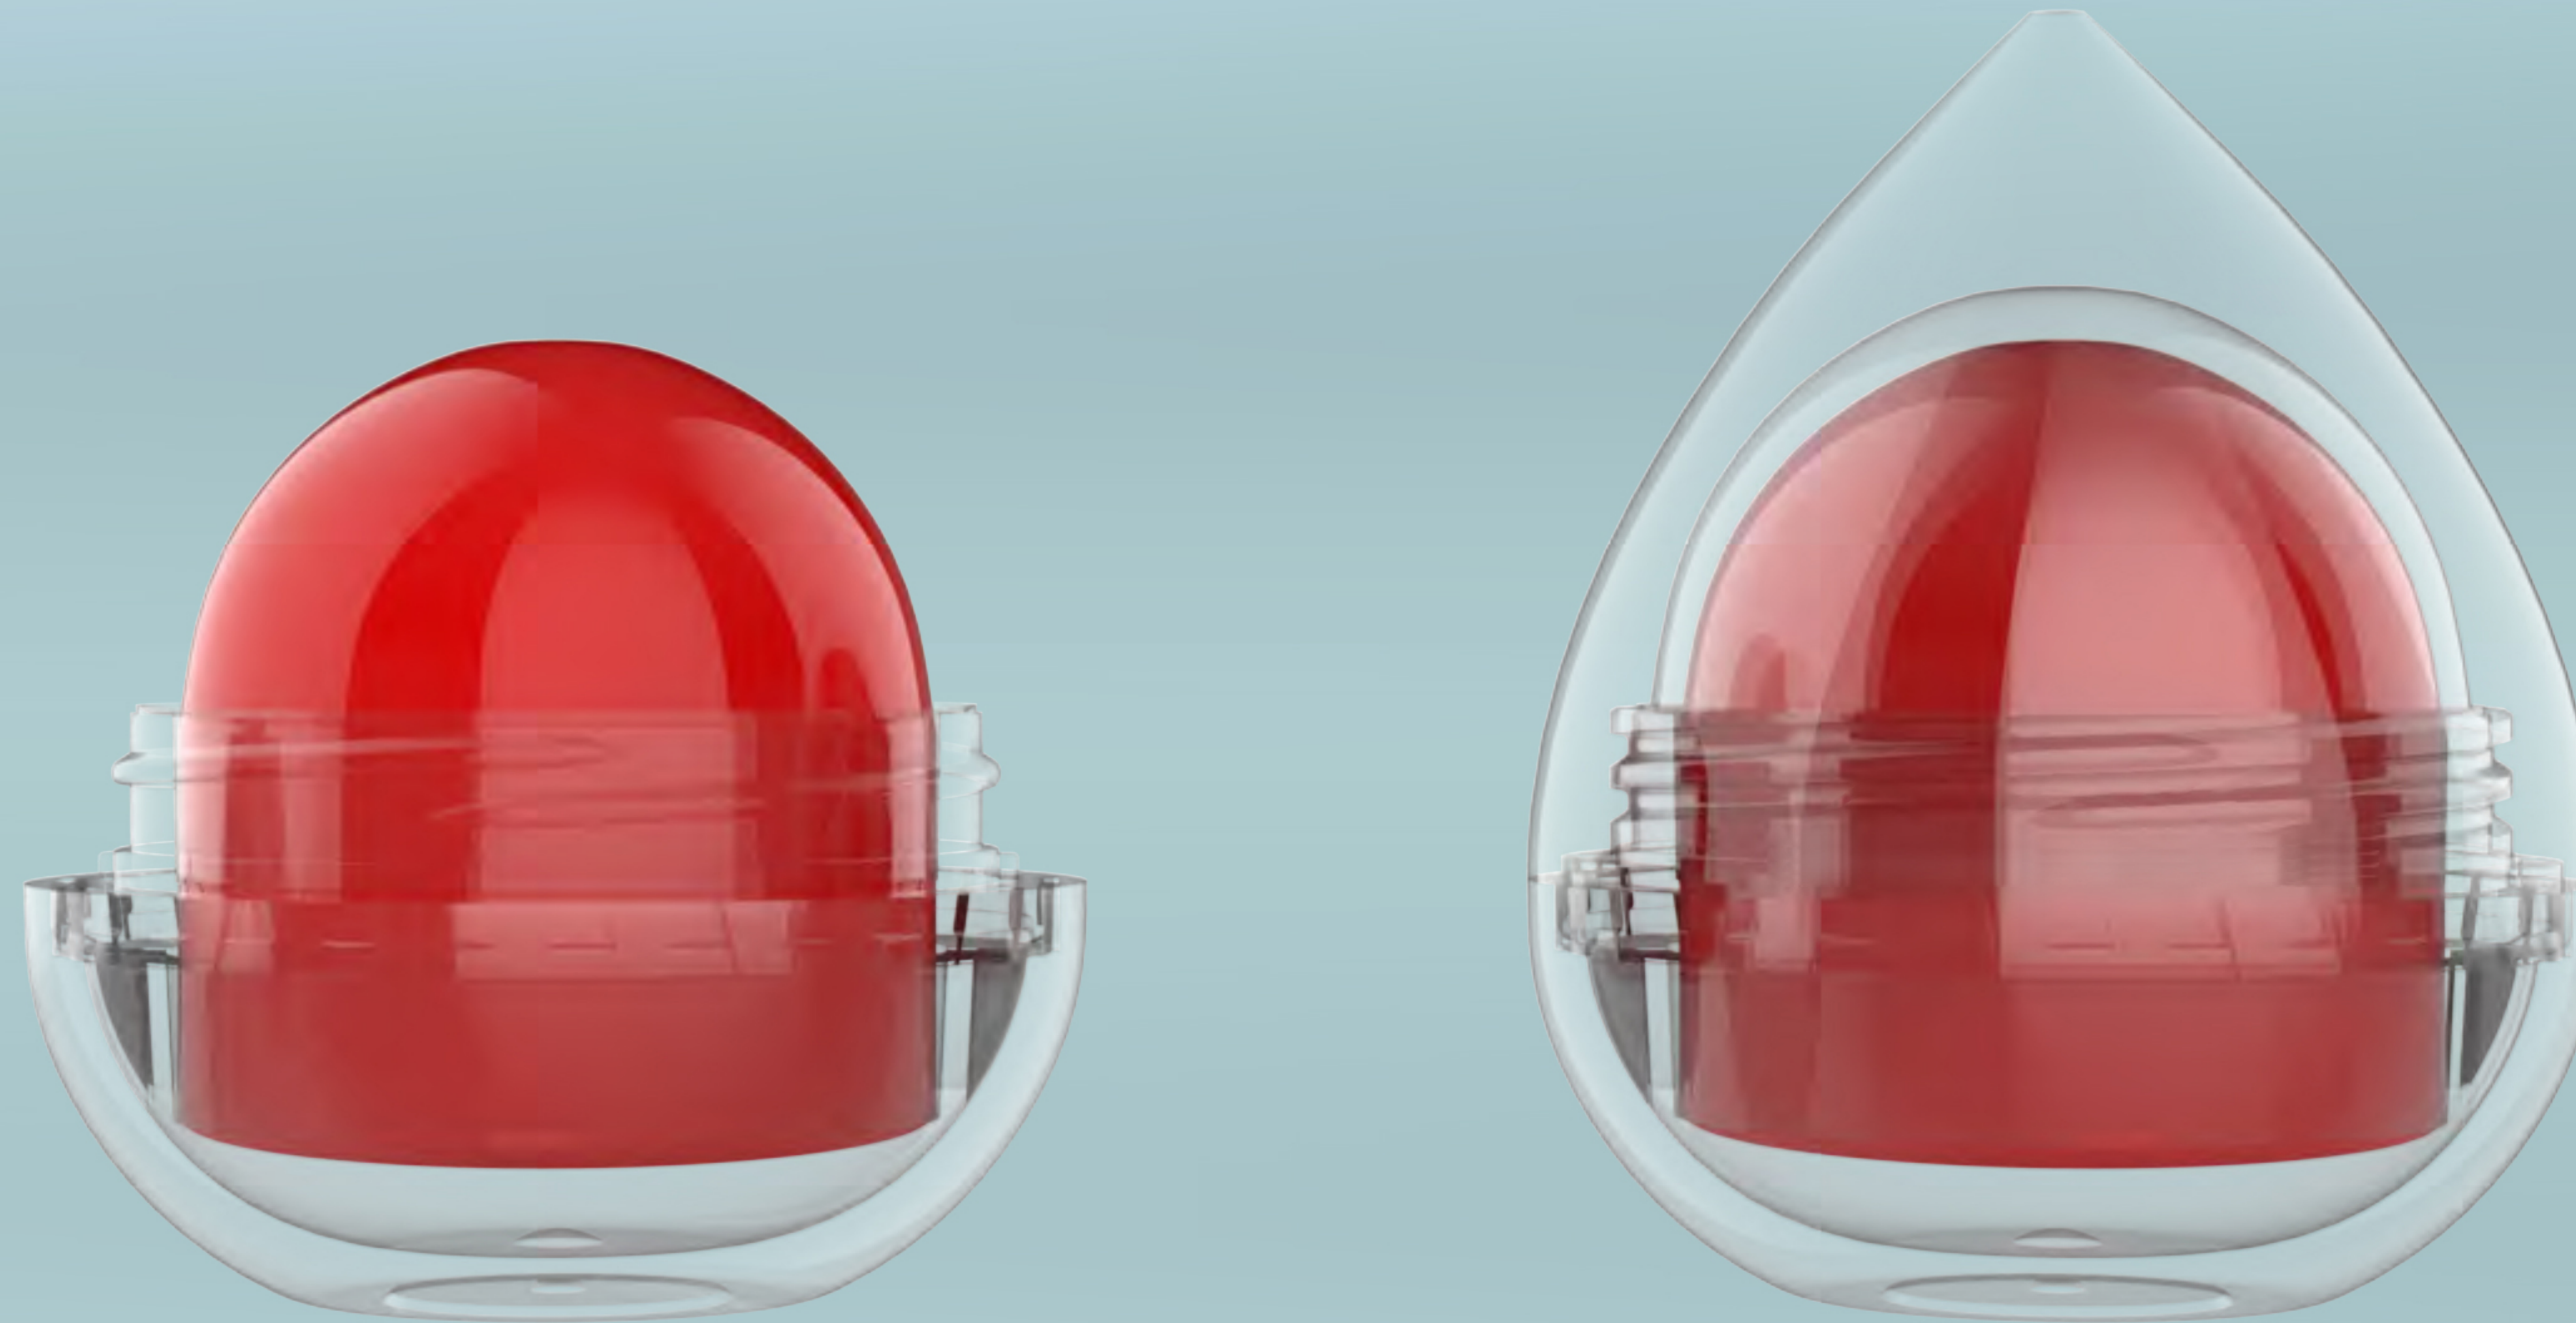

CLEAR PACKAGING LINE COLLECTION *VIBE*

ECO CLEAR REFILLABLE LIPSTICK

Diameter: 21 mm
Height: 66 mm
Cap: 42 mm
Base: 24

VIBE
September 2020 - Confidential

ECO CLEAR REFILLABLE STYLO

Diameter: 17.5 mm
Height: 79 mm
Cap: 50 mm
Base: 29

VIBE
September 2020 - Confidential

ECO CLEAR COMPACT

A new elegant Re-use, Re-fill system

Versatile

High end

Diameter: 75 mm
Height: 15 mm
Pan well: 59

VIBE

September 2020 - Confidential

VIBE
September 2020 - Confidential

NEW CLEAR JAR

50 ml

Height: 29 mm
Diameter: 65.8 mm
Cap: 12 mm
Base: 16 mm

NEW FULL PET DROP BALM

Diameter: 38 mm
Height: 46 mm

CLEAR LIPGLOSS ML1400YZ

Diameter: 18 mm
Height: 99 mm
Body: 59.1 mm
Cap: 36 mm
Base: 19.4

VIBE

September 2020 - Confidential

CLEAR LIPGLOSS

ML8812

Diameter: 19.15 mm
Height: 119.1 mm
Bottle: 80 mm
Cap: 39 mm
OFC: 5.5 ml

VIBE

September 2020 - Confidential

CLEAR LIPGLOSS