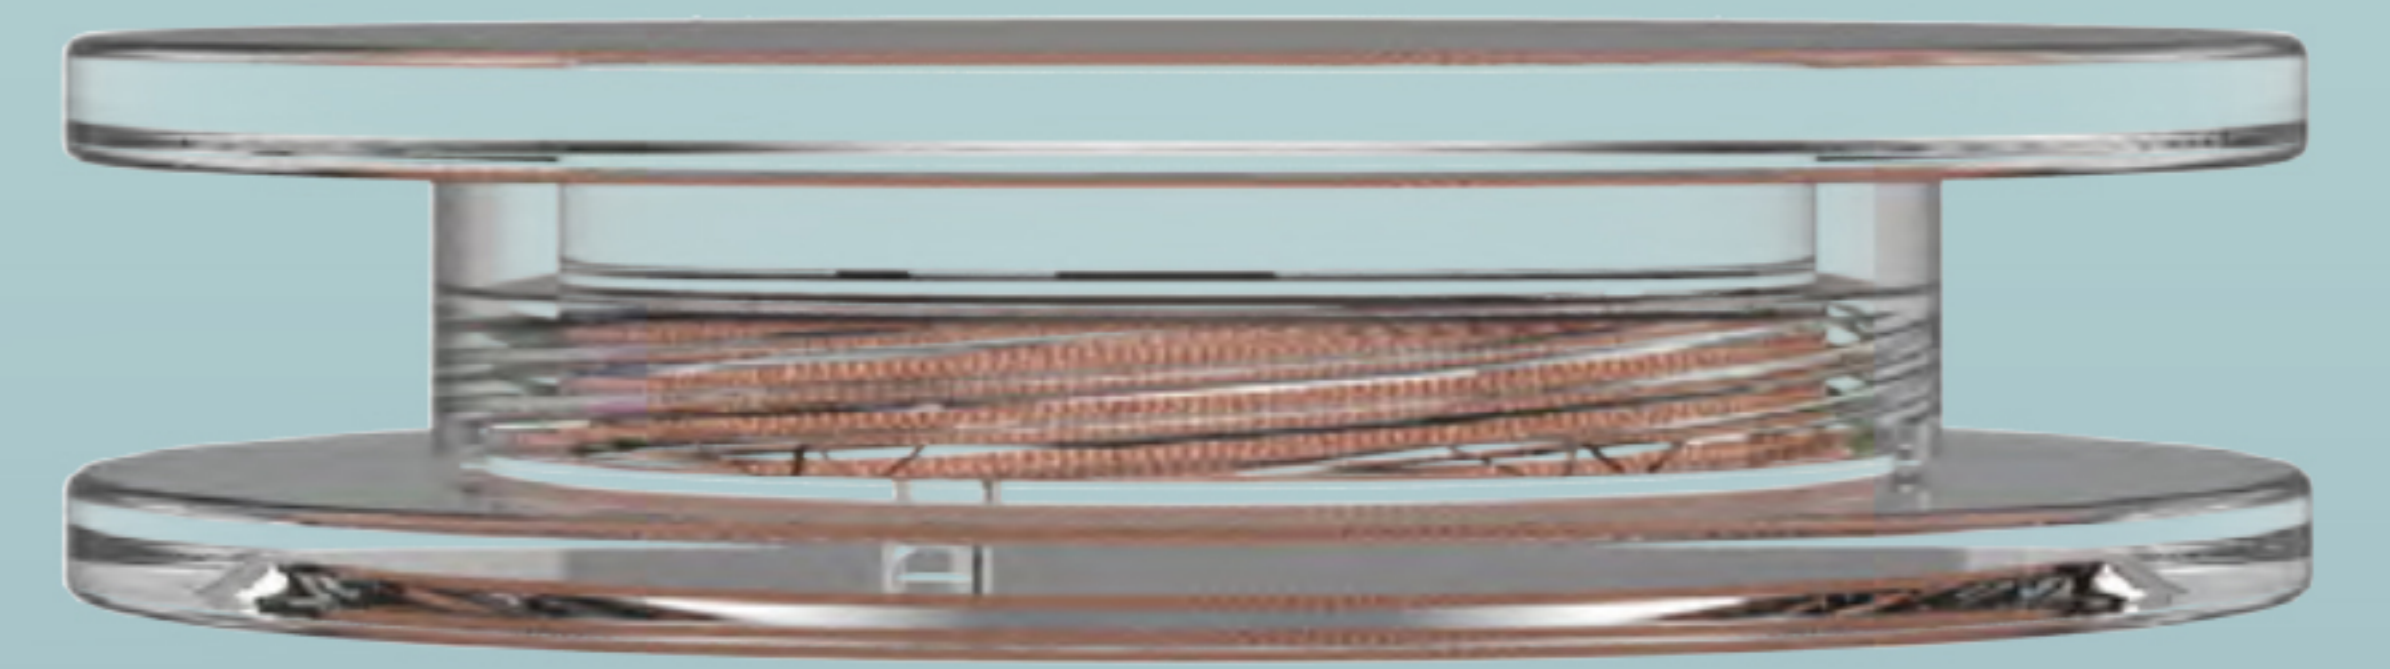

CLEAR PACKAGING LINE COLLECTION *VIBE*

ECO CLEAR REFILLABLE LIPSTICK

Diameter: 21 mm
Height: 66 mm
Cap: 42 mm
Base: 24

VIBE
September 2020 - Confidential

ECO CLEAR REFILLABLE STYLO

Diameter: 17.5 mm
Height: 79 mm
Cap: 50 mm
Base: 29

VIBE
September 2020 - Confidential

ECO CLEAR COMPACT

A new elegant Re-use, Re-fill system

Versatile

High end

Diameter: 75 mm
Height: 15 mm
Pan well: 59

VIBE

September 2020 - Confidential

FULLY DISASSEMBLED FULLY ECO

∅ 63

RE-USABLE MIRROR

DETACHABLE PIN

MIRROR AVAILABLE WITH ALU COVER

VIBE

September 2020 - Confidential

ESSENTIAL MONOMATERIAL COMPACT

Diameter: 54 mm

Pan size: 30

VIBE
September 2020 - Confidential

MONOM MONOMATERIAL XL CHUE CLEAR CHUBBY

Diameter: 18 mm
Height: 99 mm
Body: 59.1 mm
Cap: 36 mm
Base: 19.4

VIBE

September 2020 - Confidential

MONOMATERIAL XL CHUBBY