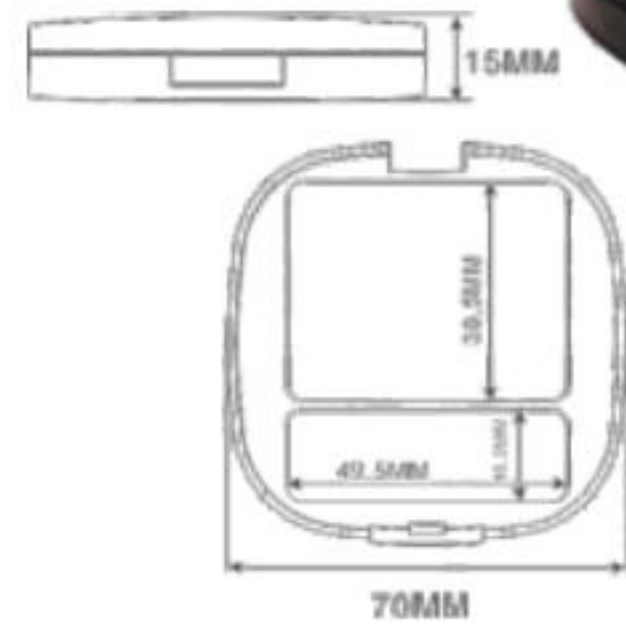

# VIBE

**HG7112F**  
SIZE:W67.7\*H35MM

**HG7147**  
SIZE:W67.7\*H18.3MM

**HG7143A**  
SIZE:L101\*W71\*H14MM

**HG7169A**  
SIZE:L91.4\*W51\*H11.5MM

**HG7169B**  
SIZE:L91.4\*W51\*H11.5MM

**HG7169C**  
SIZE:L91.4\*W51\*H11.5MM

**HG7255**  
SIZE:W74.2\*H18.5MM

**HG7201A**  
SIZE:W74\*H26.5MM

# VIBE

HG7201B  
SIZE:W74\*H20.8MM

HG7204A  
SIZE:W70\*H15MM

HG7204B  
SIZE:W70\*H15MM

HG7204C  
SIZE:W70\*H15MM

HG7205  
SIZE:W70\*H24.5MM

HG7209A  
SIZE:W50\*H16.5MM

HG7223  
SIZE:W72.5\*H15.8MM