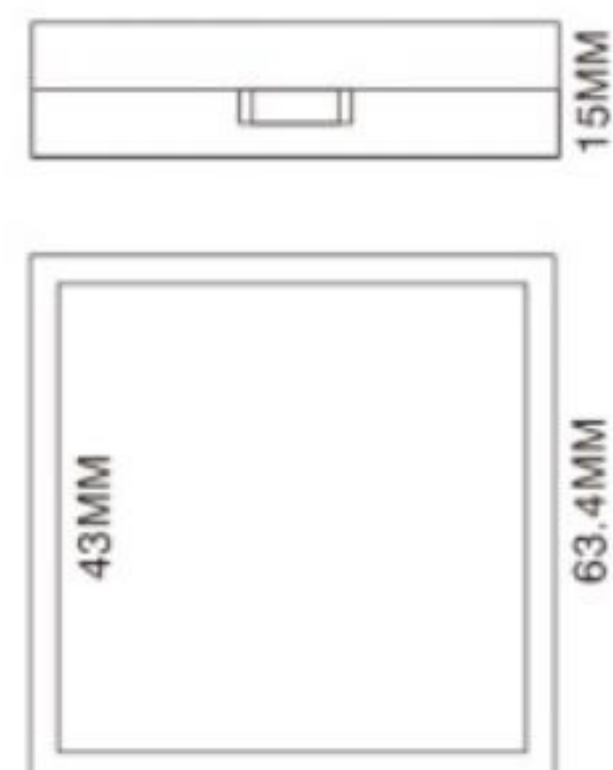

# VIBE

**HG7235**  
SIZE:W53.5\*H14MM

**HG7236A**  
SIZE:W70.3\*H14MM

**HG7236B**  
SIZE:W70.3\*H14MM

**HG7237**  
SIZE:W70.3\*H20MM

**HG7186**  
SIZE:L90.5\*W80.5\*H16MM

**HG-7545**  
SIZE:W63.4\*H15MM

**HG7564**  
SIZE:W73.7\*H26.8MM