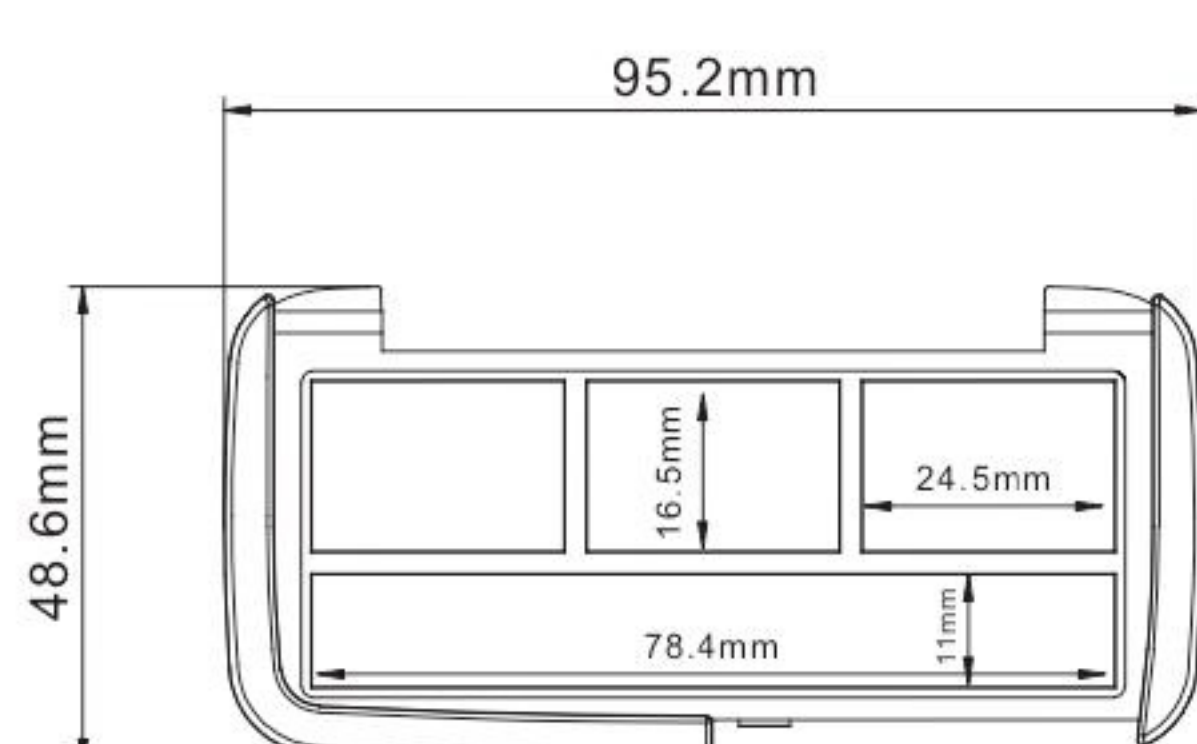

HGD6603M  
SIZE:W23.1\*H119MM  
CAPACITY:14ml

**Injection-Blow Mascara**

HGD6603N  
SIZE:W23.1\*H121.7MM  
CAPACITY:14ml

**Injection-Blow Mascara**

HGD6603O  
SIZE:W23.1\*H122.1MM  
CAPACITY:14ml

**Injection-Blow Mascara**

# VIBE

**HG-7482**  
SIZE:L95.2\*W48.6\*H13MM

**HG-7483A**  
SIZE:L95.5\*W58\*H16MM

**HG-7483B**  
SIZE:L95.5\*W58\*H16MM

**HG-7484**  
SIZE:L66\*W66\*H18.5MM

**HG-7017A**  
SIZE:L75\*W74.3\*H16.5MM

**HG-7017B**  
SIZE:L75\*W74.3\*H16.5MM