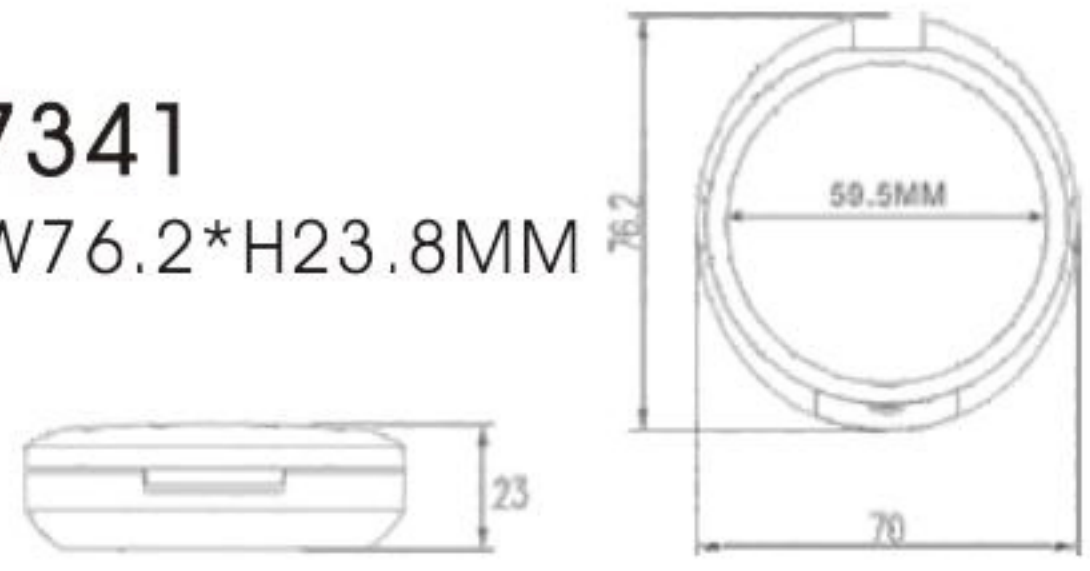

# VIBE

HG7201B  
SIZE:W74\*H20.8MM

HG7204A  
SIZE:W70\*H15MM

HG7204B  
SIZE:W70\*H15MM

HG7204C  
SIZE:W70\*H15MM

HG7205  
SIZE:W70\*H24.5MM

HG7209A  
SIZE:W50\*H16.5MM

HG7223  
SIZE:W72.5\*H15.8MM

HG7270  
SIZE:W74.3\*H12.2MM

HG7289  
SIZE:W98\*H21.5MM

HG7290  
SIZE:W72\*H21.8MM

HG7291  
SIZE:W46\*H15.5MM

HG7340  
SIZE:W76.5\*H21MM

# VIBE

**HG7341**  
SIZE:W76.2\*H23.8MM

**HG7367**  
SIZE:L74.3\*W74.3\*H18MM

**HG7368A**  
SIZE:L74.5\*W74.5\*H14MM

**HG7368B**  
SIZE:L74.5\*W74.5\*H14MM

**HG7366**  
SIZE:L60\*W60\*H12.3MM

**HG7359E**  
SIZE:W78\*H26MM