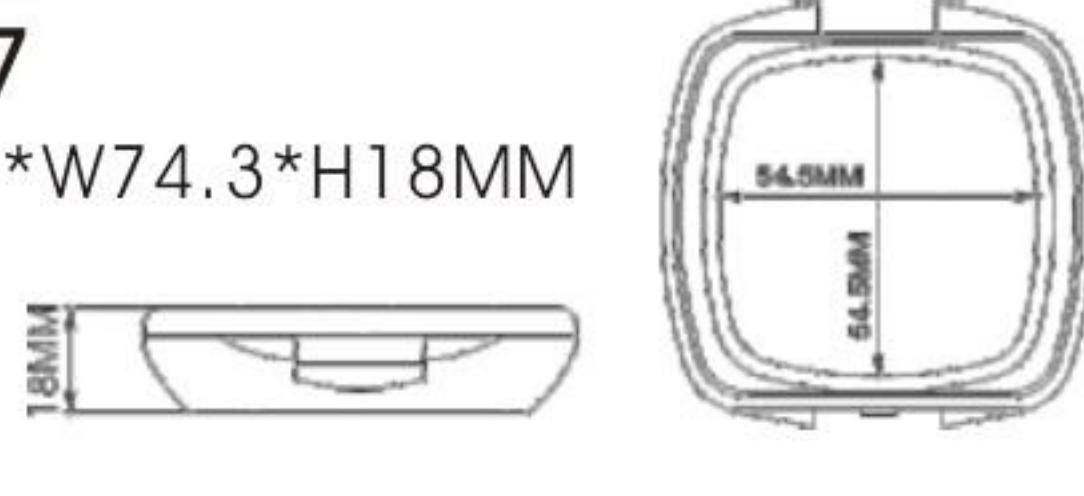

# VIBE

HG7201B  
SIZE:W74\*H20.8MM

HG7204A  
SIZE:W70\*H15MM

HG7204B  
SIZE:W70\*H15MM

HG7204C  
SIZE:W70\*H15MM

HG7205  
SIZE:W70\*H24.5MM

HG7209A  
SIZE:W50\*H16.5MM

HG7223  
SIZE:W72.5\*H15.8MM

HG7270  
SIZE:W74.3\*H12.2MM

HG7289  
SIZE:W98\*H21.5MM

HG7290  
SIZE:W72\*H21.8MM

HG7291  
SIZE:W46\*H15.5MM

HG7340  
SIZE:W76.5\*H21MM

# VIBE

**HG7341**  
SIZE:W76.2\*H23.8MM

**HG7367**  
SIZE:L74.3\*W74.3\*H18MM

**HG7368A**  
SIZE:L74.5\*W74.5\*H14MM

**HG7368B**  
SIZE:L74.5\*W74.5\*H14MM

**HG7366**  
SIZE:L60\*W60\*H12.3MM

**HG7359E**  
SIZE:W78\*H26MM