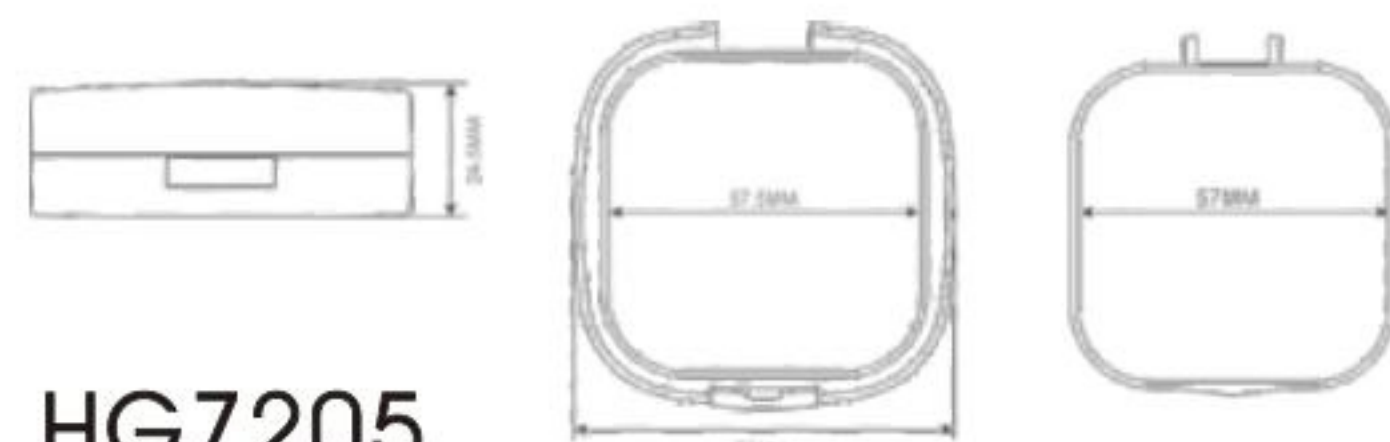

# VIBE

HG7201B  
SIZE:W74\*H20.8MM

HG7204A  
SIZE:W70\*H15MM

HG7204B  
SIZE:W70\*H15MM

HG7204C  
SIZE:W70\*H15MM

HG7205  
SIZE:W70\*H24.5MM

HG7209A  
SIZE:W50\*H16.5MM

HG7223  
SIZE:W72.5\*H15.8MM