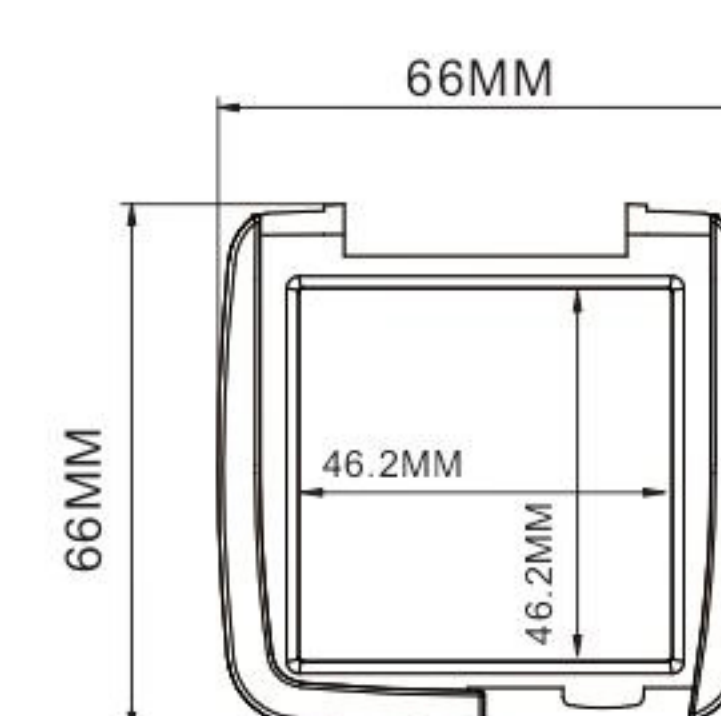

HGD6603M  
SIZE:W23.1\*H119MM  
CAPACITY:14ml

**Injection-Blow Mascara**

HGD6603N  
SIZE:W23.1\*H121.7MM  
CAPACITY:14ml

**Injection-Blow Mascara**

HGD6603O  
SIZE:W23.1\*H122.1MM  
CAPACITY:14ml

**Injection-Blow Mascara**

# VIBE

**HG-7482**  
SIZE:L95.2\*W48.6\*H13MM

**HG-7483A**  
SIZE:L95.5\*W58\*H16MM

**HG-7483B**  
SIZE:L95.5\*W58\*H16MM

**HG-7484**  
SIZE:L66\*W66\*H18.5MM

**HG-7017A**  
SIZE:L75\*W74.3\*H16.5MM

**HG-7017B**  
SIZE:L75\*W74.3\*H16.5MM

**HG-7017C**  
SIZE:L75\*W74.3\*H16.5MM

**HG-7017D**  
SIZE:L75\*W74.3\*H16.5MM

# VIBE

**HG7017E**  
SIZE:L75\*W74.3\*H16.5MM

**HG-7017F**  
SIZE:L75\*W74.3\*H16.5MM

**HG7141A**  
SIZE:L70.5\*W70.5\*H16.8MM

**HG7141D**  
SIZE:W70\*H17MM

**HG7141B**  
SIZE:L70.5\*W70.5\*H16.8MM

**HG7141C**  
SIZE:L70.5\*W70.5\*H16.8MM