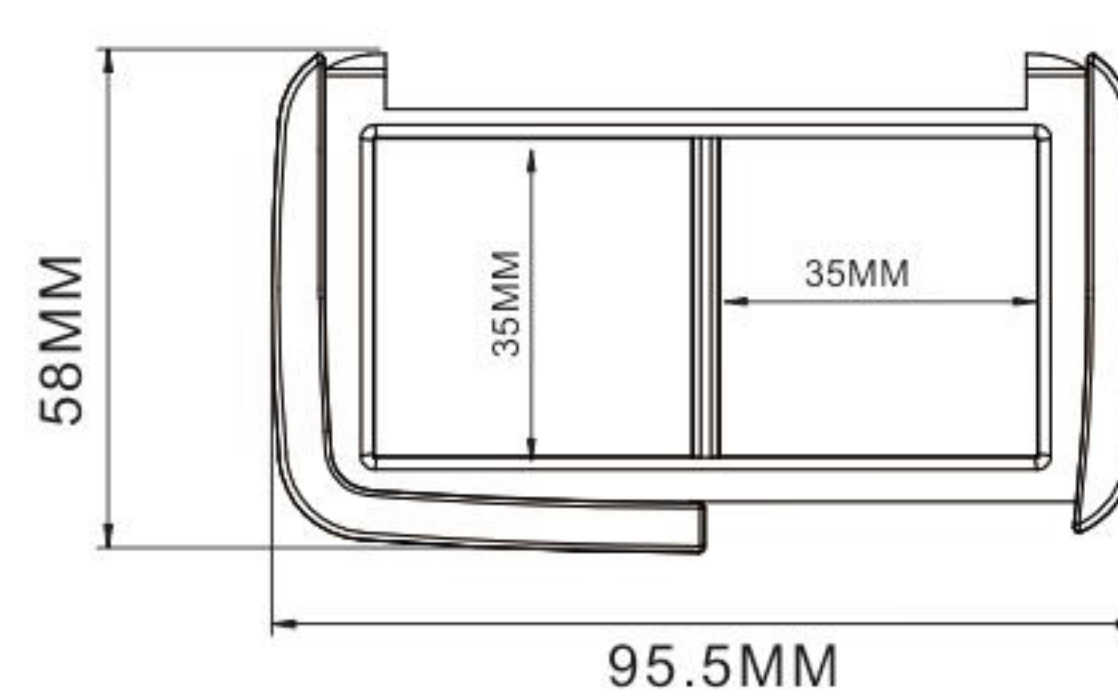

HGD6603J  
SIZE:W23.3\*H119MM  
CAPACITY:14ml

**Injection-Blow Mascara**

HGD6603K  
SIZE:W23.1\*H127.5MM  
CAPACITY:14ml

**Injection-Blow Mascara**

HGD6603L  
SIZE:W23.3\*H123.5MM  
CAPACITY:14ml

**Injection-Blow Mascara**

HGD6603M  
SIZE:W23.1\*H119MM  
CAPACITY:14ml

**Injection-Blow Mascara**

HGD6603N  
SIZE:W23.1\*H121.7MM  
CAPACITY:14ml

**Injection-Blow Mascara**

HGD6603O  
SIZE:W23.1\*H122.1MM  
CAPACITY:14ml

**Injection-Blow Mascara**

# VIBE

**HG-7482**  
SIZE:L95.2\*W48.6\*H13MM

**HG-7483A**  
SIZE:L95.5\*W58\*H16MM

**HG-7483B**  
SIZE:L95.5\*W58\*H16MM

**HG-7484**  
SIZE:L66\*W66\*H18.5MM

**HG-7017A**  
SIZE:L75\*W74.3\*H16.5MM

**HG-7017B**  
SIZE:L75\*W74.3\*H16.5MM

**HG-7017C**  
SIZE:L75\*W74.3\*H16.5MM

**HG-7017D**  
SIZE:L75\*W74.3\*H16.5MM