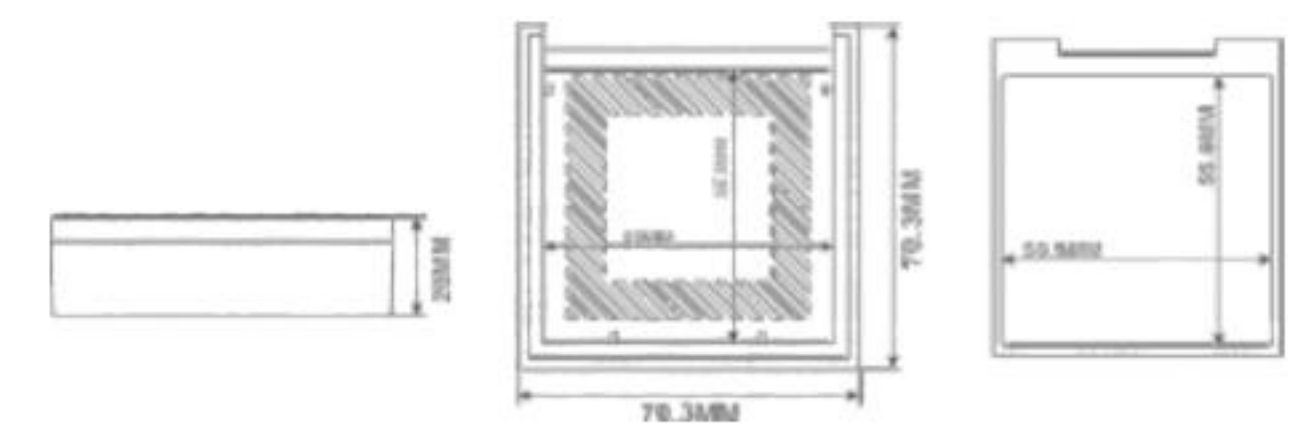

# VIBE

**HG7235**  
SIZE:W53.5\*H14MM

**HG7236A**  
SIZE:W70.3\*H14MM

**HG7236B**  
SIZE:W70.3\*H14MM

**HG7237**  
SIZE:W70.3\*H20MM

**HG7186**  
SIZE:L90.5\*W80.5\*H16MM

**HG-7545**  
SIZE:W63.4\*H15MM

**HG7564**  
SIZE:W73.7\*H26.8MM