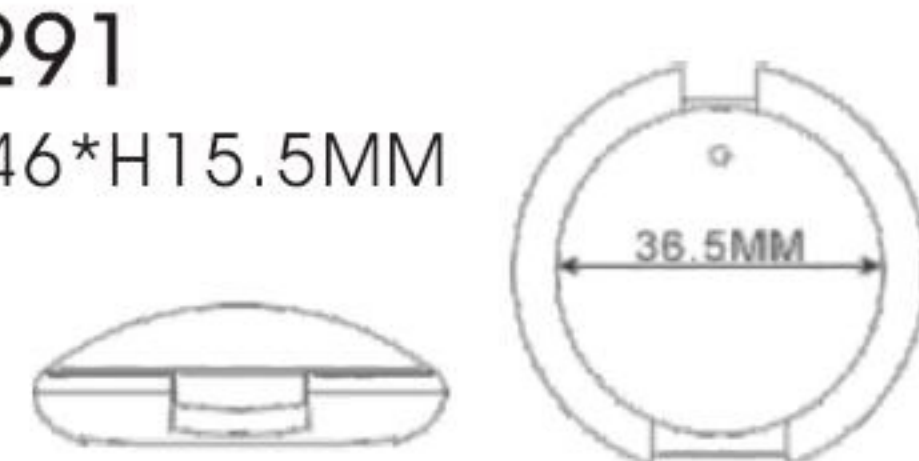

# VIBE

HG7201B  
SIZE:W74\*H20.8MM

HG7204A  
SIZE:W70\*H15MM

HG7204B  
SIZE:W70\*H15MM

HG7204C  
SIZE:W70\*H15MM

HG7205  
SIZE:W70\*H24.5MM

HG7209A  
SIZE:W50\*H16.5MM

HG7223  
SIZE:W72.5\*H15.8MM

HG7270  
SIZE:W74.3\*H12.2MM

HG7289  
SIZE:W98\*H21.5MM

HG7290  
SIZE:W72\*H21.8MM

HG7291  
SIZE:W46\*H15.5MM

HG7340  
SIZE:W76.5\*H21MM

# VIBE

**HG7341**  
SIZE:W76.2\*H23.8MM

**HG7367**  
SIZE:L74.3\*W74.3\*H18MM

**HG7368A**  
SIZE:L74.5\*W74.5\*H14MM

**HG7368B**  
SIZE:L74.5\*W74.5\*H14MM

**HG7366**  
SIZE:L60\*W60\*H12.3MM

**HG7359E**  
SIZE:W78\*H26MM