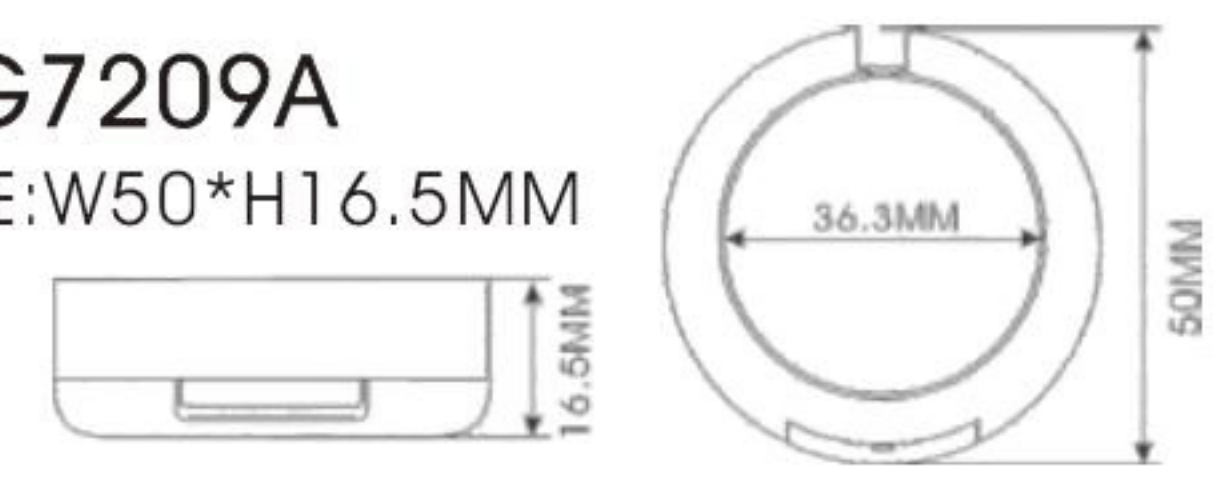

# VIBE

HG7201B  
SIZE:W74\*H20.8MM

HG7204A  
SIZE:W70\*H15MM

HG7204B  
SIZE:W70\*H15MM

HG7204C  
SIZE:W70\*H15MM

HG7205  
SIZE:W70\*H24.5MM

HG7209A  
SIZE:W50\*H16.5MM

HG7223  
SIZE:W72.5\*H15.8MM