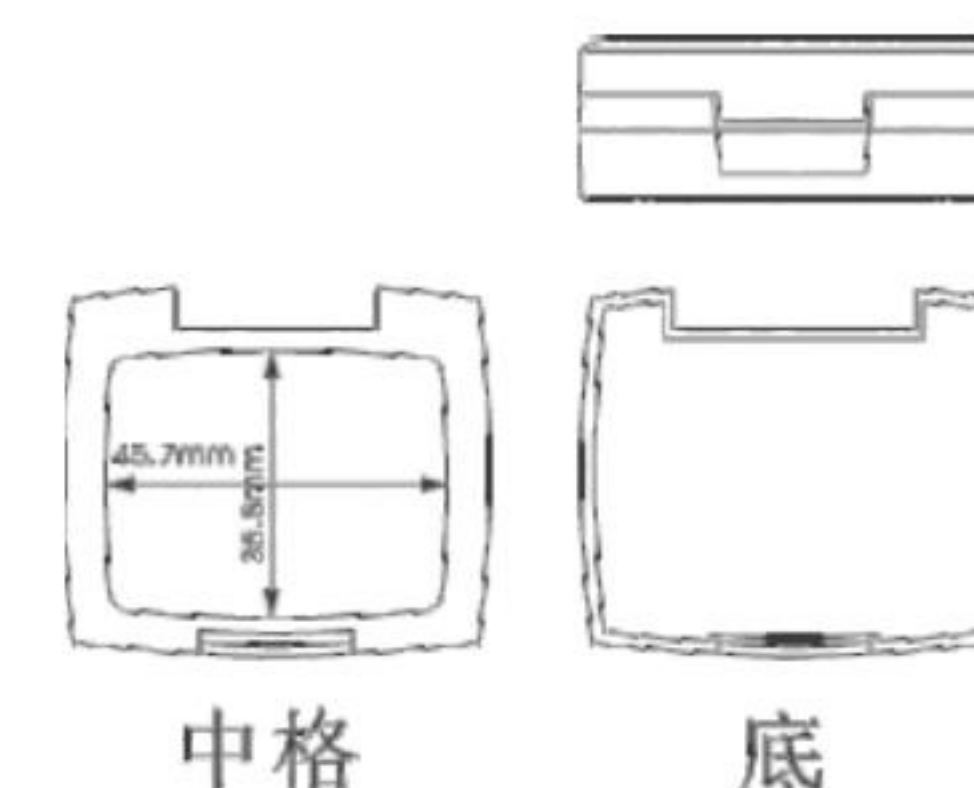

# VIBE

HG7075  
SIZE:W67.7\*H25.5MM

HG7076  
SIZE:W57.5\*H21.5MM

HG7091  
SIZE:W56.3\*H12MM

HG7092  
SIZE:L57.3\*W49.5\*H21.5MM

HG7111A  
SIZE:W76.5\*H22MM

HG7152A  
SIZE:W77.6\*H23MM

HG7155  
SIZE:W75\*H19MM