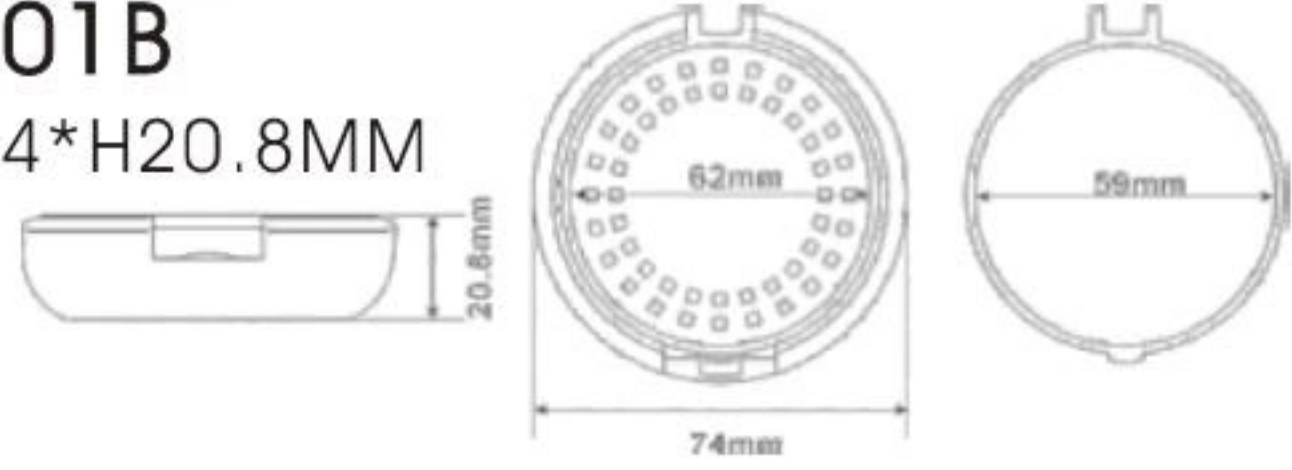

# VIBE

**HG7112F**  
SIZE:W67.7\*H35MM

**HG7147**  
SIZE:W67.7\*H18.3MM

**HG7143A**  
SIZE:L101\*W71\*H14MM

**HG7169A**  
SIZE:L91.4\*W51\*H11.5MM

**HG7169B**  
SIZE:L91.4\*W51\*H11.5MM

**HG7169C**  
SIZE:L91.4\*W51\*H11.5MM

**HG7255**  
SIZE:W74.2\*H18.5MM

**HG7201A**  
SIZE:W74\*H26.5MM

# VIBE

HG7201B  
SIZE:W74\*H20.8MM

HG7204A  
SIZE:W70\*H15MM

HG7204B  
SIZE:W70\*H15MM

HG7204C  
SIZE:W70\*H15MM

HG7205  
SIZE:W70\*H24.5MM

HG7209A  
SIZE:W50\*H16.5MM

HG7223  
SIZE:W72.5\*H15.8MM