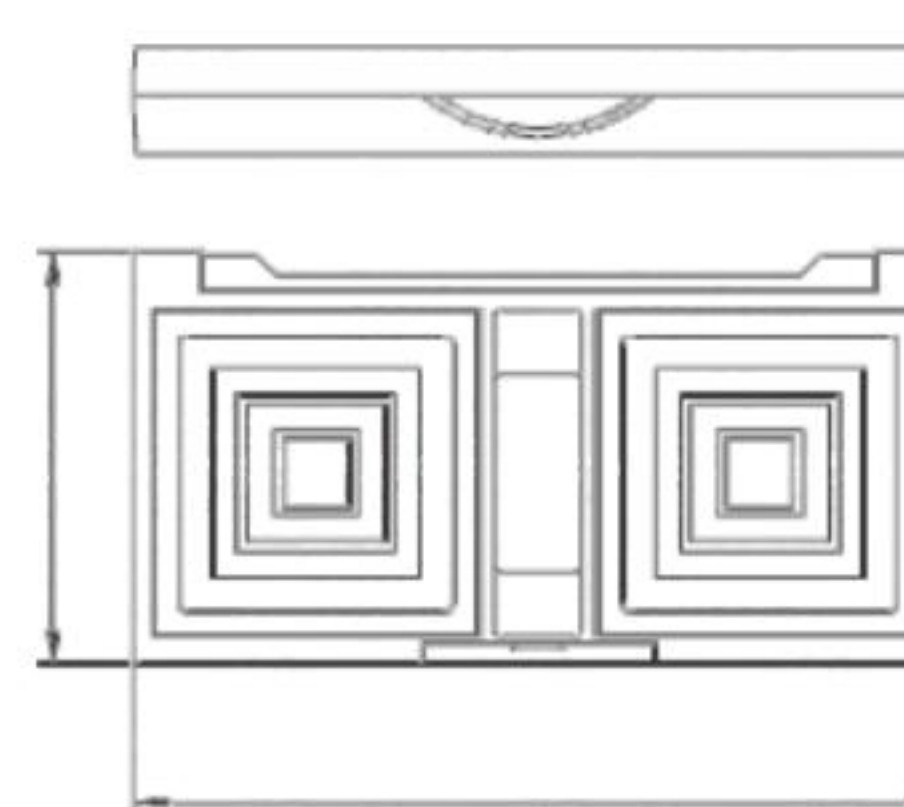

# VIBE

**HG7181C**  
SIZE:L51.7\*W51.7\*H15.6MM

**HG7080A**  
SIZE:L124\*W54\*H14.6MM

**HG7080B**  
SIZE:L124\*W54\*H14.6MM

**HG7081A**  
SIZE:L64\*W54\*H14.6MM

**HG7081B**  
SIZE:L64\*W54\*H14.6MM

**HG7087**  
SIZE:L63.5\*W52\*H13.5MM