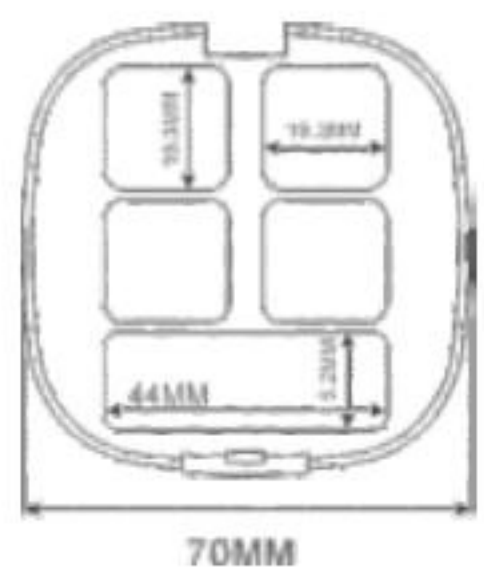

# VIBE

HG7201B  
SIZE:W74\*H20.8MM

HG7204A  
SIZE:W70\*H15MM

HG7204B  
SIZE:W70\*H15MM

HG7204C  
SIZE:W70\*H15MM

HG7205  
SIZE:W70\*H24.5MM

HG7209A  
SIZE:W50\*H16.5MM

HG7223  
SIZE:W72.5\*H15.8MM