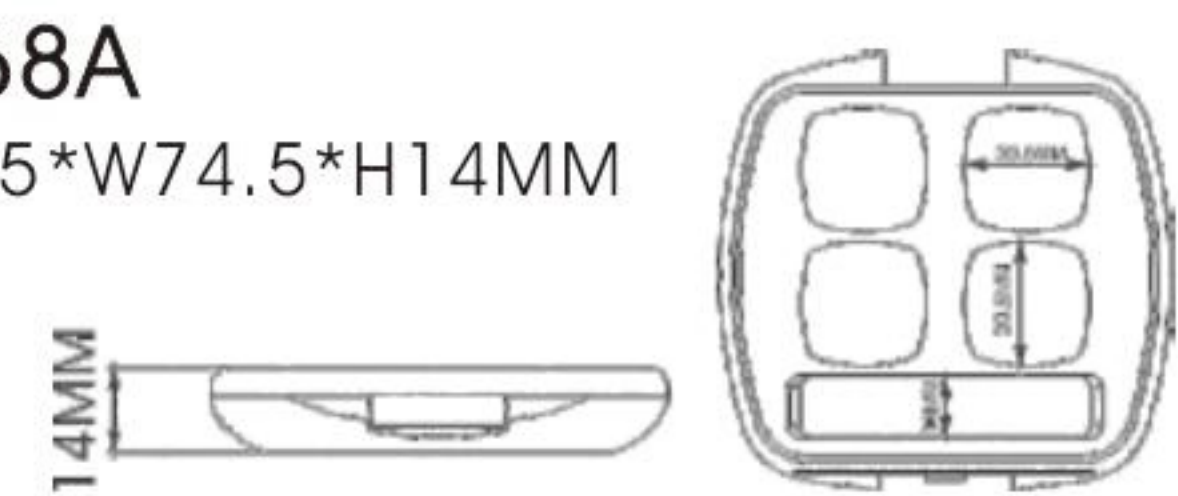

# VIBE

**HG7341**  
SIZE:W76.2\*H23.8MM

**HG7367**  
SIZE:L74.3\*W74.3\*H18MM

**HG7368A**  
SIZE:L74.5\*W74.5\*H14MM

**HG7368B**  
SIZE:L74.5\*W74.5\*H14MM

**HG7366**  
SIZE:L60\*W60\*H12.3MM

**HG7359E**  
SIZE:W78\*H26MM