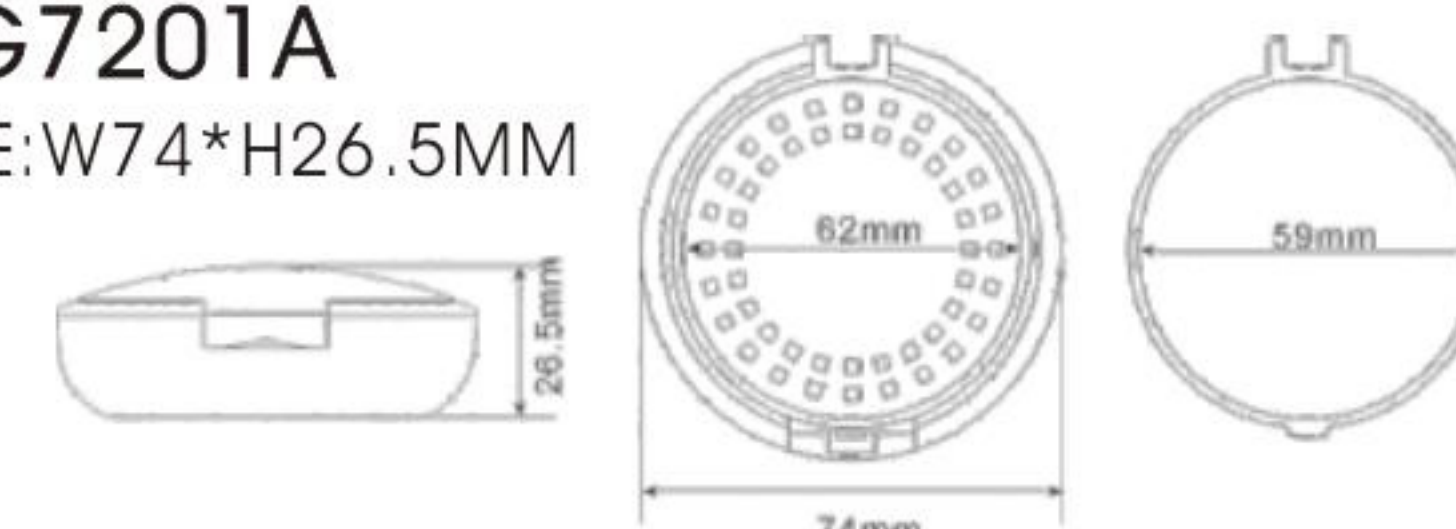

VIBE

HG7201A
SIZE:W74*H26.5MM