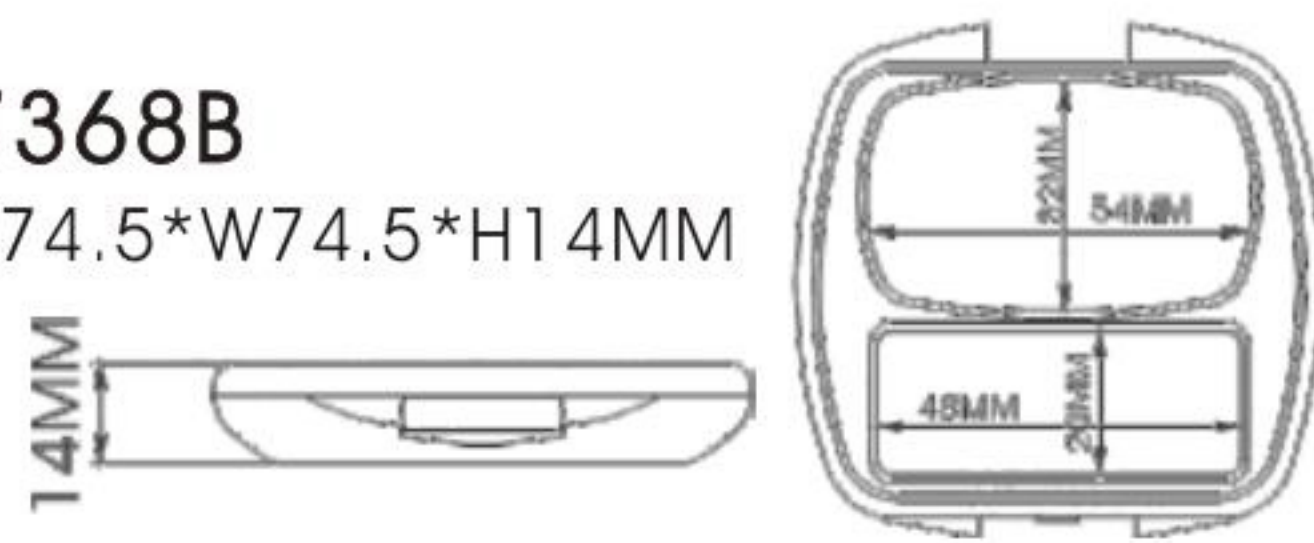

# VIBE

**HG7341**  
SIZE:W76.2\*H23.8MM

**HG7367**  
SIZE:L74.3\*W74.3\*H18MM

**HG7368A**  
SIZE:L74.5\*W74.5\*H14MM

**HG7368B**  
SIZE:L74.5\*W74.5\*H14MM

**HG7366**  
SIZE:L60\*W60\*H12.3MM

**HG7359E**  
SIZE:W78\*H26MM