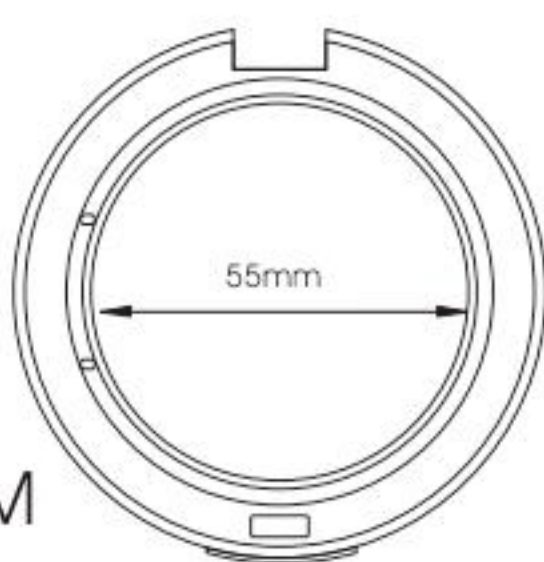

# VIBE

HG7201B  
SIZE:W74\*H20.8MM

HG7204A  
SIZE:W70\*H15MM

HG7204B  
SIZE:W70\*H15MM

HG7204C  
SIZE:W70\*H15MM

HG7205  
SIZE:W70\*H24.5MM

HG7209A  
SIZE:W50\*H16.5MM

HG7223  
SIZE:W72.5\*H15.8MM

HG7270  
SIZE:W74.3\*H12.2MM

HG7289  
SIZE:W98\*H21.5MM

HG7290  
SIZE:W72\*H21.8MM

HG7291  
SIZE:W46\*H15.5MM

HG7340  
SIZE:W76.5\*H21MM

# VIBE

**HG7341**  
SIZE:W76.2\*H23.8MM

**HG7367**  
SIZE:L74.3\*W74.3\*H18MM

**HG7368A**  
SIZE:L74.5\*W74.5\*H14MM

**HG7368B**  
SIZE:L74.5\*W74.5\*H14MM

**HG7366**  
SIZE:L60\*W60\*H12.3MM

**HG7359E**  
SIZE:W78\*H26MM

**HG7152C**  
SIZE:W77.6\*H23MM

**HG7224A**  
SIZE:W49.5\*H12.7MM

**HG7224B**  
SIZE:W49.5\*H12.7MM

**HG7410**  
SIZE:W78\*H25MM

**HG7359C**  
SIZE:W78\*H26MM

**HG7359D**  
SIZE:W78\*H27MM