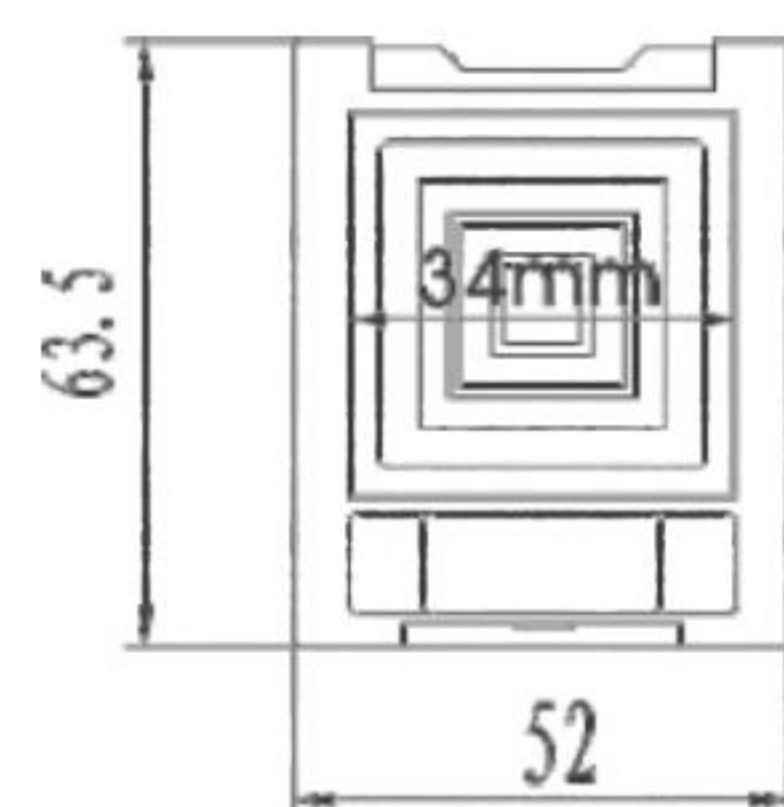

# VIBE

**HG7181C**  
SIZE:L51.7\*W51.7\*H15.6MM

**HG7080A**  
SIZE:L124\*W54\*H14.6MM

**HG7080B**  
SIZE:L124\*W54\*H14.6MM

**HG7081A**  
SIZE:L64\*W54\*H14.6MM

**HG7081B**  
SIZE:L64\*W54\*H14.6MM

**HG7087**  
SIZE:L63.5\*W52\*H13.5MM