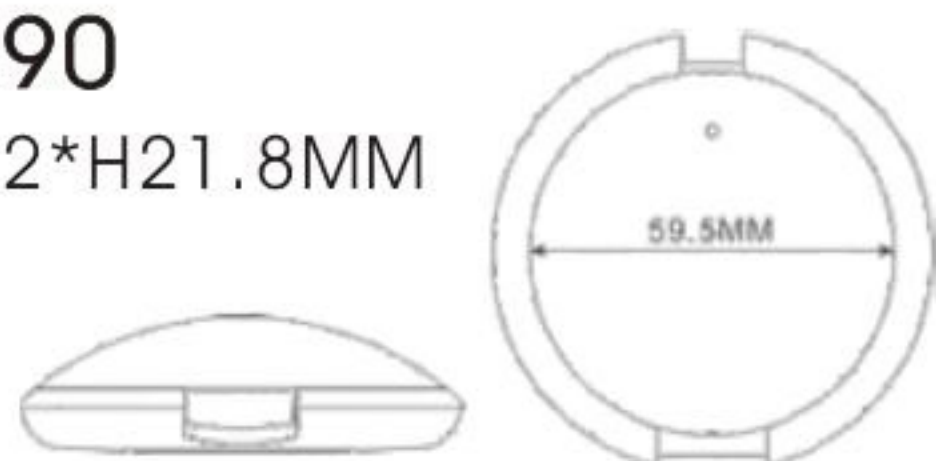

HG7290
SIZE:W72*H21.8MM