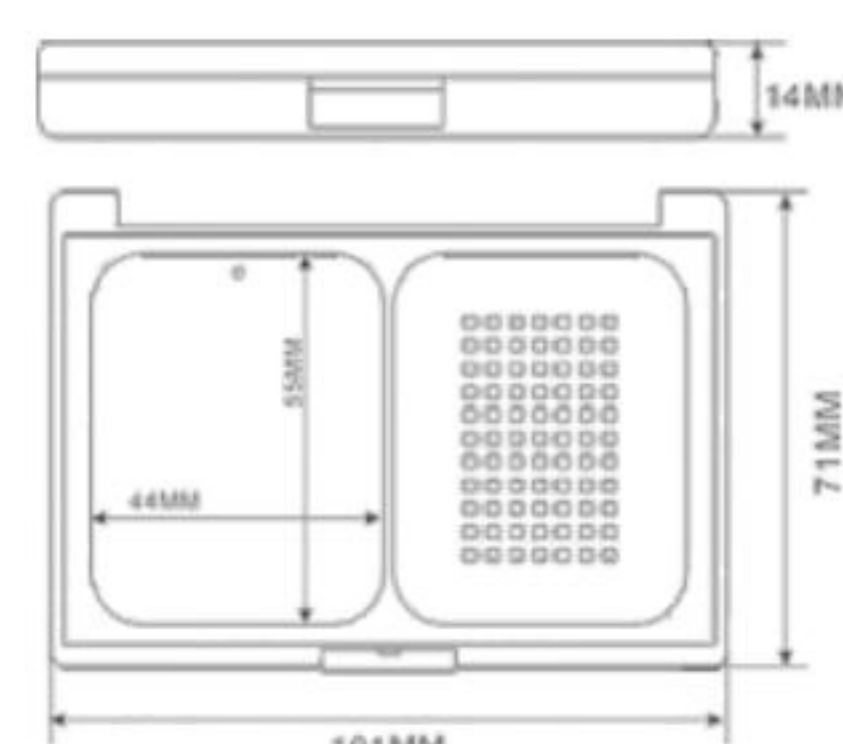

# VIBE

HG7075  
SIZE:W67.7\*H25.5MM

HG7076  
SIZE:W57.5\*H21.5MM

HG7091  
SIZE:W56.3\*H12MM

HG7092  
SIZE:L57.3\*W49.5\*H21.5MM

HG7111A  
SIZE:W76.5\*H22MM

HG7152A  
SIZE:W77.6\*H23MM

HG7155  
SIZE:W75\*H19MM

# VIBE

**HG7112F**  
SIZE:W67.7\*H35MM

**HG7147**  
SIZE:W67.7\*H18.3MM

**HG7143A**  
SIZE:L101\*W71\*H14MM

**HG7169A**  
SIZE:L91.4\*W51\*H11.5MM

**HG7169B**  
SIZE:L91.4\*W51\*H11.5MM

**HG7169C**  
SIZE:L91.4\*W51\*H11.5MM