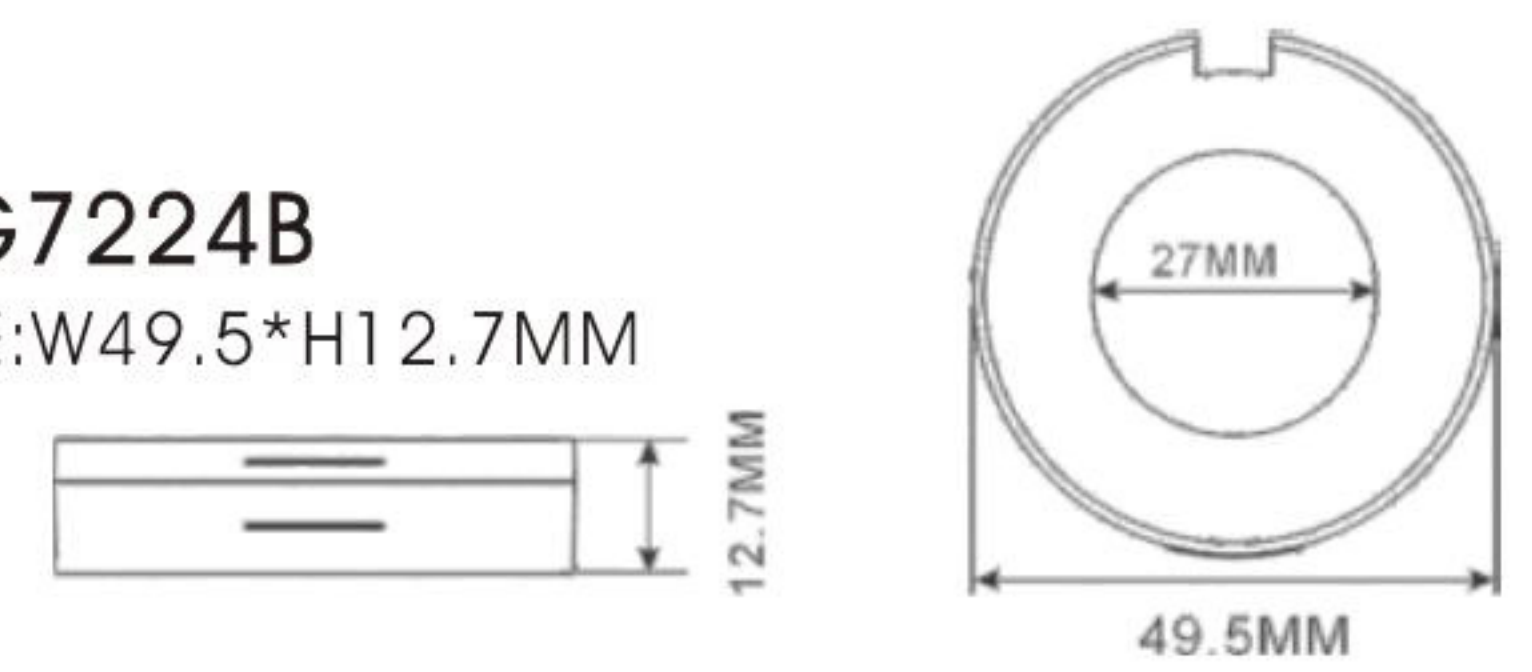

# VIBE

HG7201B  
SIZE:W74\*H20.8MM

HG7204A  
SIZE:W70\*H15MM

HG7204B  
SIZE:W70\*H15MM

HG7204C  
SIZE:W70\*H15MM

HG7205  
SIZE:W70\*H24.5MM

HG7209A  
SIZE:W50\*H16.5MM

HG7223  
SIZE:W72.5\*H15.8MM

# VIBE

**HG7341**  
SIZE:W76.2\*H23.8MM

**HG7367**  
SIZE:L74.3\*W74.3\*H18MM

**HG7368A**  
SIZE:L74.5\*W74.5\*H14MM

**HG7368B**  
SIZE:L74.5\*W74.5\*H14MM

**HG7366**  
SIZE:L60\*W60\*H12.3MM

**HG7359E**  
SIZE:W78\*H26MM

**HG7152C**  
SIZE:W77.6\*H23MM

**HG7224A**  
SIZE:W49.5\*H12.7MM

**HG7224B**  
SIZE:W49.5\*H12.7MM

**HG7410**  
SIZE:W78\*H25MM

**HG7359C**  
SIZE:W78\*H26MM

**HG7359D**  
SIZE:W78\*H27MM