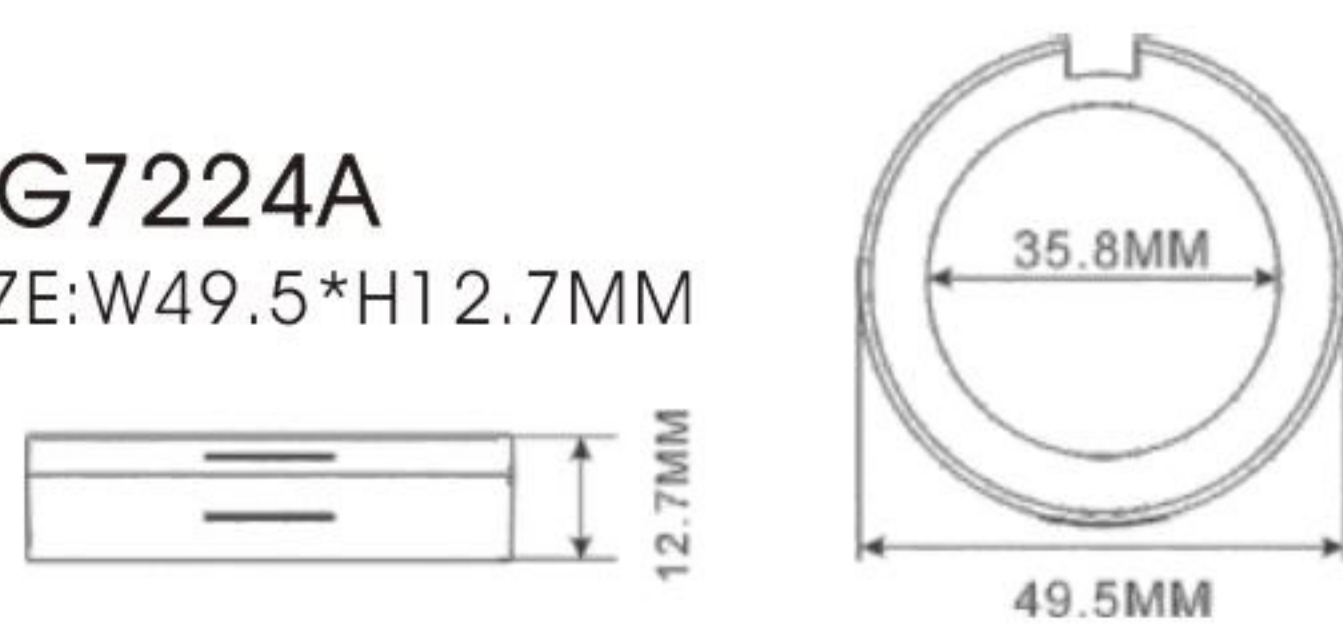

# VIBE

**HG7341**  
SIZE:W76.2\*H23.8MM

**HG7367**  
SIZE:L74.3\*W74.3\*H18MM

**HG7368A**  
SIZE:L74.5\*W74.5\*H14MM

**HG7368B**  
SIZE:L74.5\*W74.5\*H14MM

**HG7366**  
SIZE:L60\*W60\*H12.3MM

**HG7359E**  
SIZE:W78\*H26MM

**HG7152C**  
SIZE:W77.6\*H23MM

**HG7224A**  
SIZE:W49.5\*H12.7MM

**HG7224B**  
SIZE:W49.5\*H12.7MM

**HG7410**  
SIZE:W78\*H25MM

**HG7359C**  
SIZE:W78\*H26MM

**HG7359D**  
SIZE:W78\*H27MM