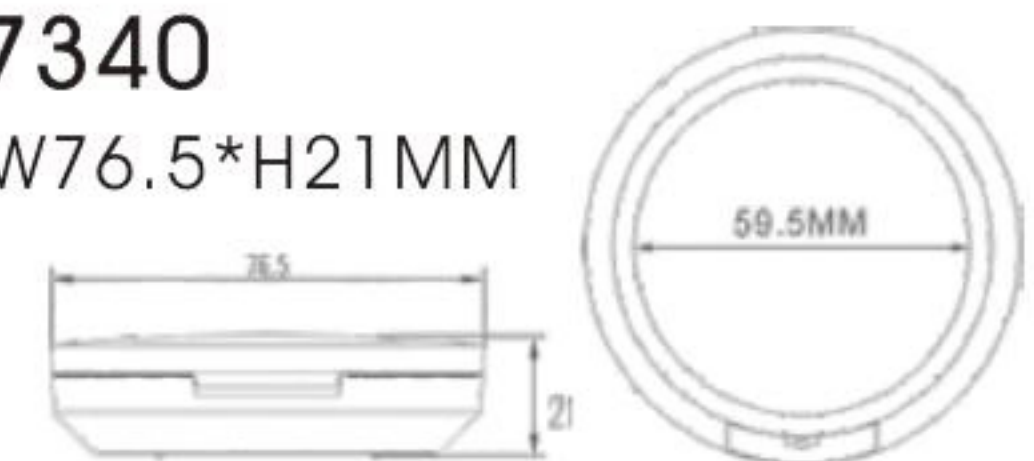

# VIBE

HG7201B  
SIZE:W74\*H20.8MM

HG7204A  
SIZE:W70\*H15MM

HG7204B  
SIZE:W70\*H15MM

HG7204C  
SIZE:W70\*H15MM

HG7205  
SIZE:W70\*H24.5MM

HG7209A  
SIZE:W50\*H16.5MM

HG7223  
SIZE:W72.5\*H15.8MM

HG7270  
SIZE:W74.3\*H12.2MM

HG7289  
SIZE:W98\*H21.5MM

HG7290  
SIZE:W72\*H21.8MM

HG7291  
SIZE:W46\*H15.5MM

HG7340  
SIZE:W76.5\*H21MM

# VIBE

**HG7341**  
SIZE:W76.2\*H23.8MM

**HG7367**  
SIZE:L74.3\*W74.3\*H18MM

**HG7368A**  
SIZE:L74.5\*W74.5\*H14MM

**HG7368B**  
SIZE:L74.5\*W74.5\*H14MM

**HG7366**  
SIZE:L60\*W60\*H12.3MM

**HG7359E**  
SIZE:W78\*H26MM