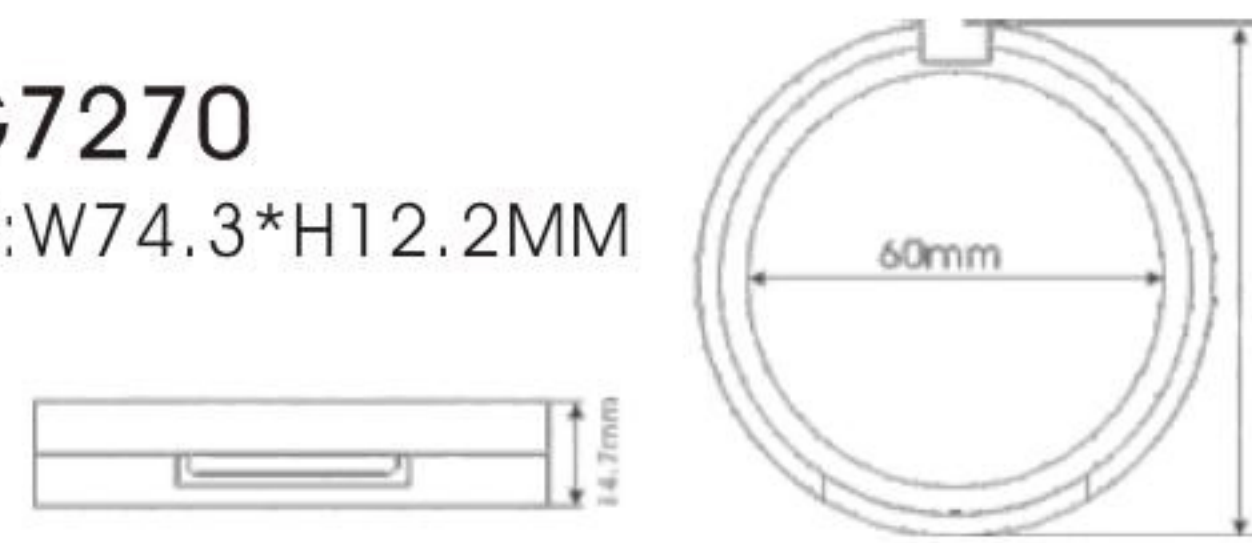

HG7270
SIZE:W74.3*H12.2MM