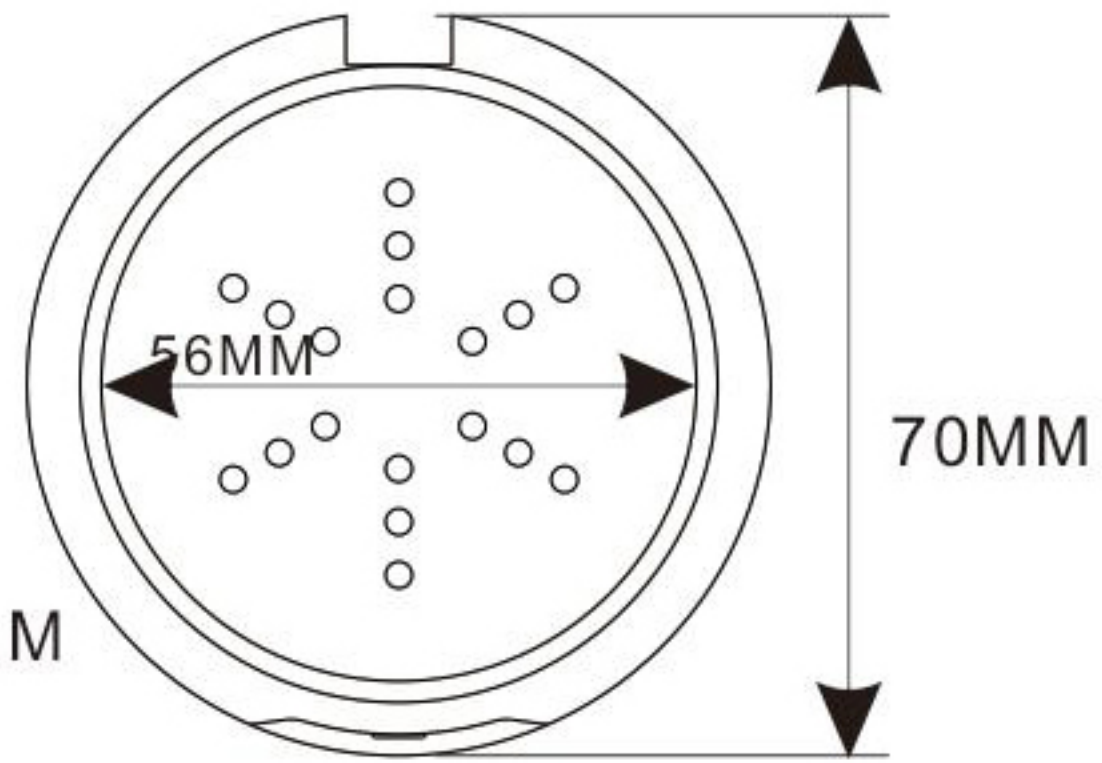

# VIBE

**HG-8179**  
 SIZE:W70\*H24.6MM  
 CAPACITY:30ml

**HG8299**  
 SIZE:W65.7\*H27.6MM  
 CAPACITY:18ml

**HG-8531A**  
 SIZE:W66\*H44MM  
 CAPACITY:28ml

**HG-8531B**  
 SIZE:W66\*H44MM  
 CAPACITY:28ml