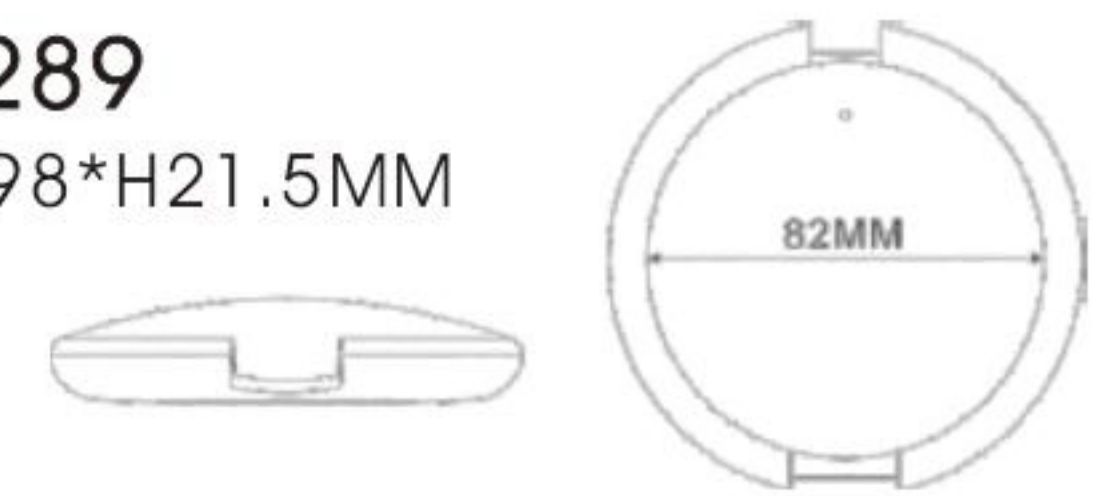

HG7289
SIZE:W98*H21.5MM