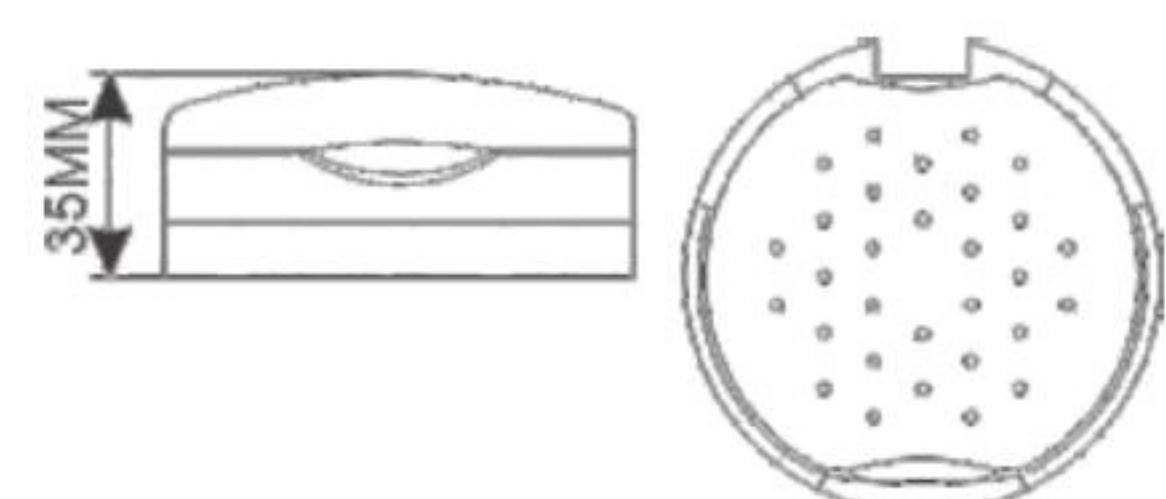

VIBE

HG7112F
SIZE:W67.7*H35MM