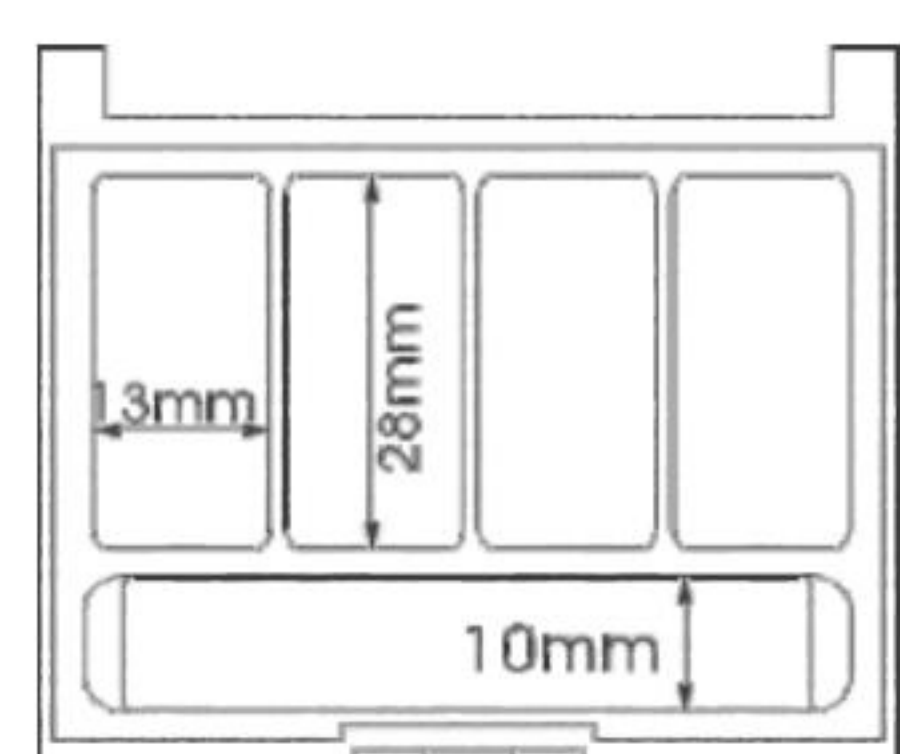

# VIBE

**HG7181C**  
SIZE:L51.7\*W51.7\*H15.6MM

**HG7080A**  
SIZE:L124\*W54\*H14.6MM

**HG7080B**  
SIZE:L124\*W54\*H14.6MM

**HG7081A**  
SIZE:L64\*W54\*H14.6MM

**HG7081B**  
SIZE:L64\*W54\*H14.6MM

**HG7087**  
SIZE:L63.5\*W52\*H13.5MM