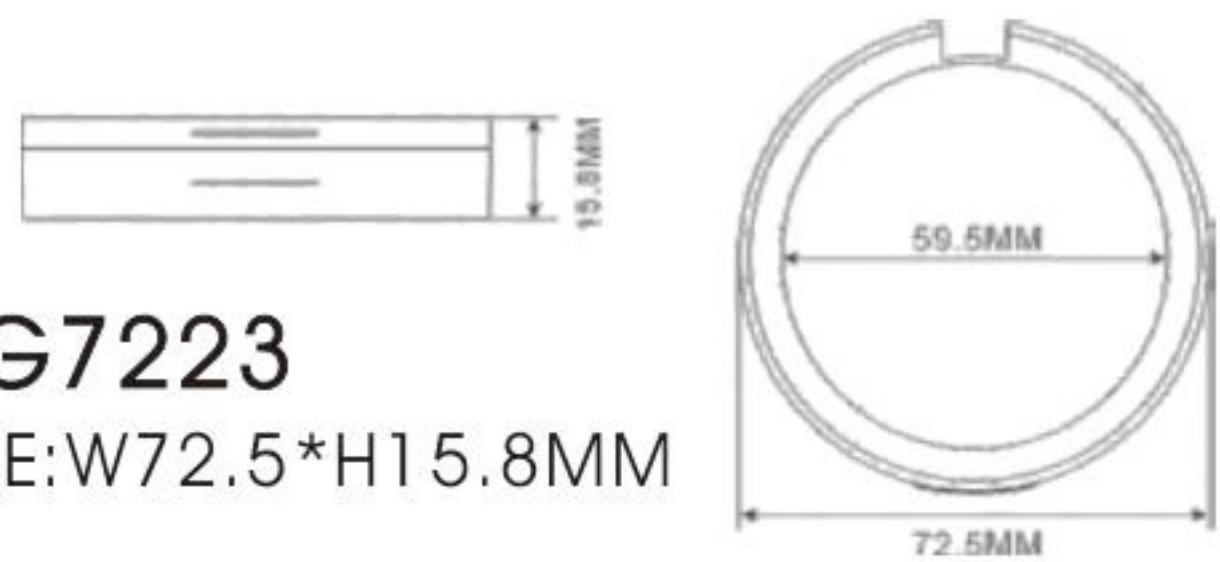

**HG7255**  
SIZE:W74.2\*H18.5MM

**HG7201A**  
SIZE:W74\*H26.5MM

# VIBE

HG7201B  
SIZE:W74\*H20.8MM

HG7204A  
SIZE:W70\*H15MM

HG7204B  
SIZE:W70\*H15MM

HG7204C  
SIZE:W70\*H15MM

HG7205  
SIZE:W70\*H24.5MM

HG7209A  
SIZE:W50\*H16.5MM

HG7223  
SIZE:W72.5\*H15.8MM

# VIBE

**HG7341**  
SIZE:W76.2\*H23.8MM

**HG7367**  
SIZE:L74.3\*W74.3\*H18MM

**HG7368A**  
SIZE:L74.5\*W74.5\*H14MM

**HG7368B**  
SIZE:L74.5\*W74.5\*H14MM

**HG7366**  
SIZE:L60\*W60\*H12.3MM

**HG7359E**  
SIZE:W78\*H26MM