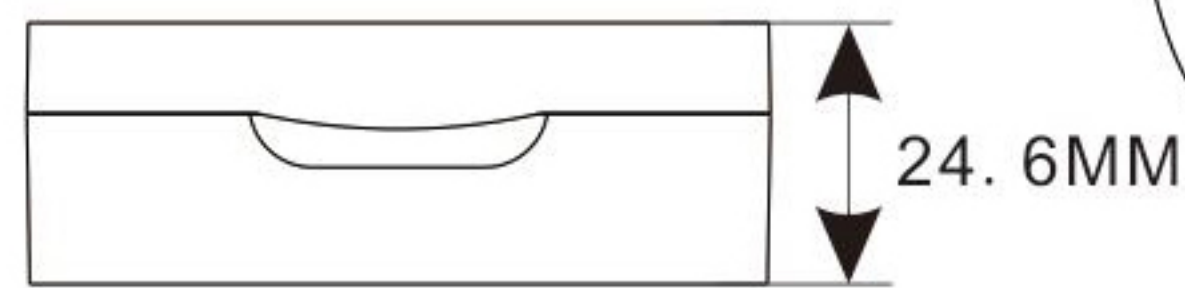

# VIBE

**HG-8179**  
 SIZE:W70\*H24.6MM  
 CAPACITY:30ml

**HG8299**  
 SIZE:W65.7\*H27.6MM  
 CAPACITY:18ml

**HG-8531A**  
 SIZE:W66\*H44MM  
 CAPACITY:28ml

**HG-8531B**  
 SIZE:W66\*H44MM  
 CAPACITY:28ml