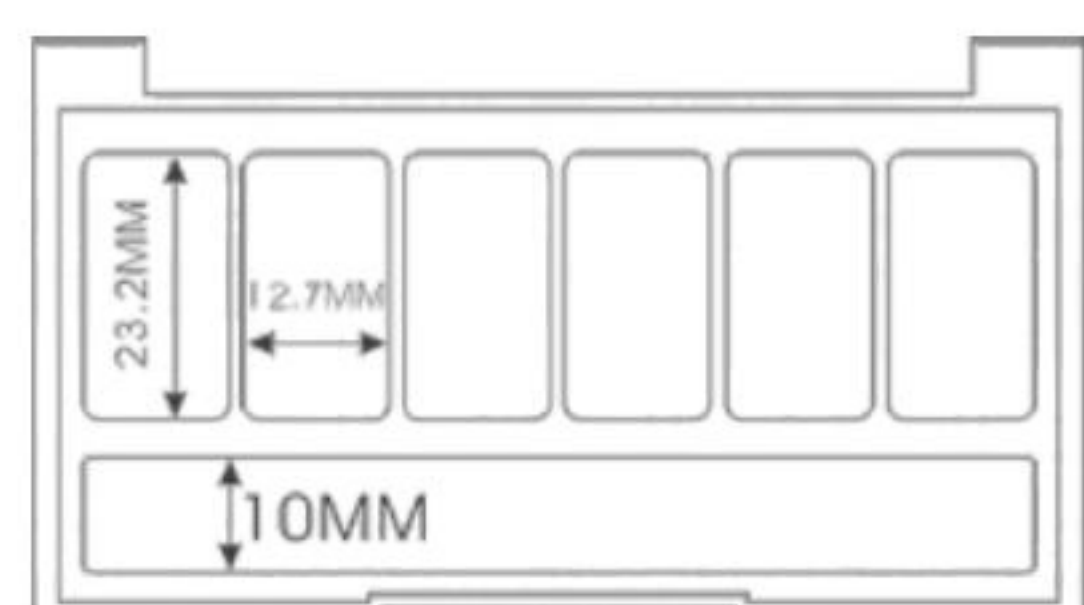

# VIBE

**HG7112F**  
SIZE:W67.7\*H35MM

**HG7147**  
SIZE:W67.7\*H18.3MM

**HG7143A**  
SIZE:L101\*W71\*H14MM

**HG7169A**  
SIZE:L91.4\*W51\*H11.5MM

**HG7169B**  
SIZE:L91.4\*W51\*H11.5MM

**HG7169C**  
SIZE:L91.4\*W51\*H11.5MM