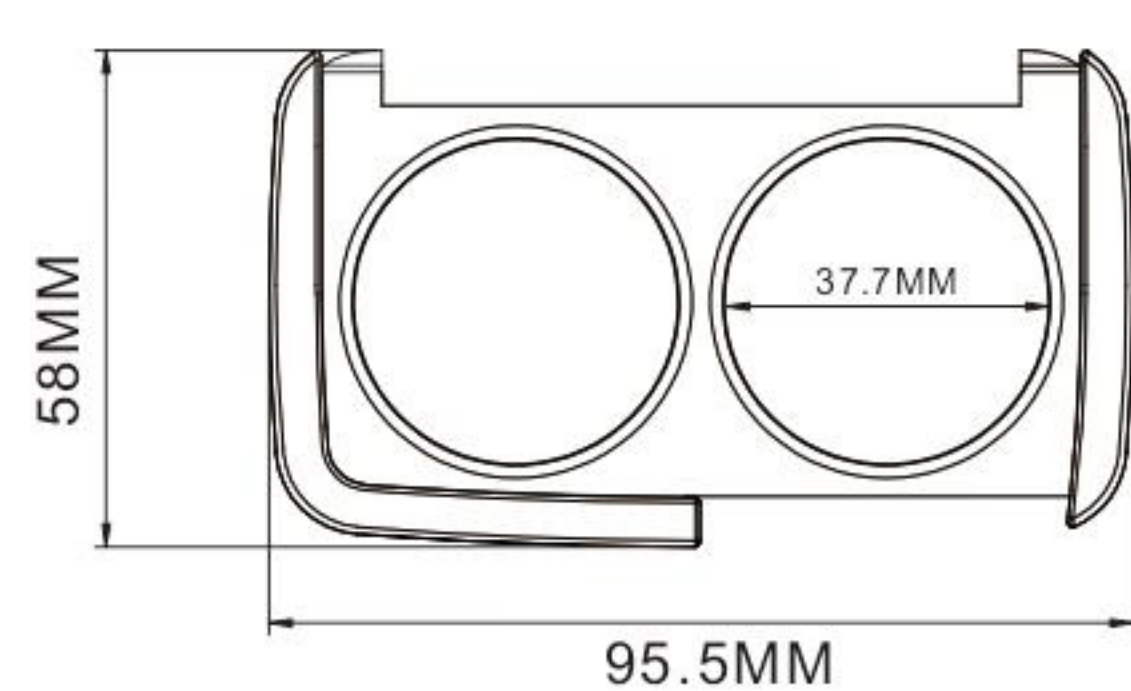

HGD6603J  
SIZE:W23.3\*H119MM  
CAPACITY:14ml

**Injection-Blow Mascara**

HGD6603K  
SIZE:W23.1\*H127.5MM  
CAPACITY:14ml

**Injection-Blow Mascara**

HGD6603L  
SIZE:W23.3\*H123.5MM  
CAPACITY:14ml

**Injection-Blow Mascara**

HGD6603M  
SIZE:W23.1\*H119MM  
CAPACITY:14ml

**Injection-Blow Mascara**

HGD6603N  
SIZE:W23.1\*H121.7MM  
CAPACITY:14ml

**Injection-Blow Mascara**

HGD6603O  
SIZE:W23.1\*H122.1MM  
CAPACITY:14ml

**Injection-Blow Mascara**

# VIBE

**HG-7482**  
SIZE:L95.2\*W48.6\*H13MM

**HG-7483A**  
SIZE:L95.5\*W58\*H16MM

**HG-7483B**  
SIZE:L95.5\*W58\*H16MM

**HG-7484**  
SIZE:L66\*W66\*H18.5MM

**HG-7017A**  
SIZE:L75\*W74.3\*H16.5MM

**HG-7017B**  
SIZE:L75\*W74.3\*H16.5MM