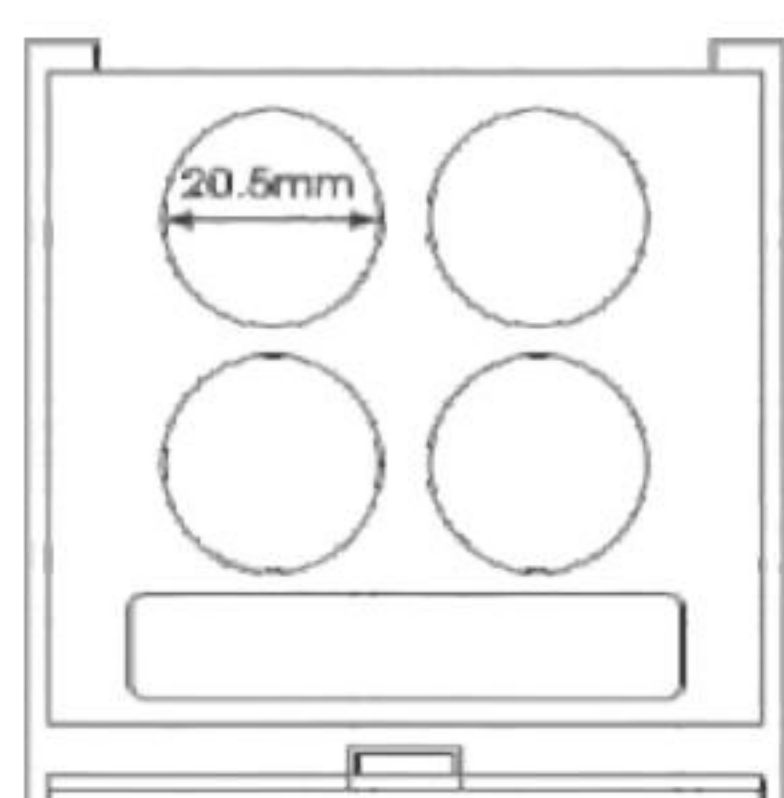

# VIBE

**HG-7482**  
SIZE:L95.2\*W48.6\*H13MM

**HG-7483A**  
SIZE:L95.5\*W58\*H16MM

**HG-7483B**  
SIZE:L95.5\*W58\*H16MM

**HG-7484**  
SIZE:L66\*W66\*H18.5MM

**HG-7017A**  
SIZE:L75\*W74.3\*H16.5MM

**HG-7017B**  
SIZE:L75\*W74.3\*H16.5MM