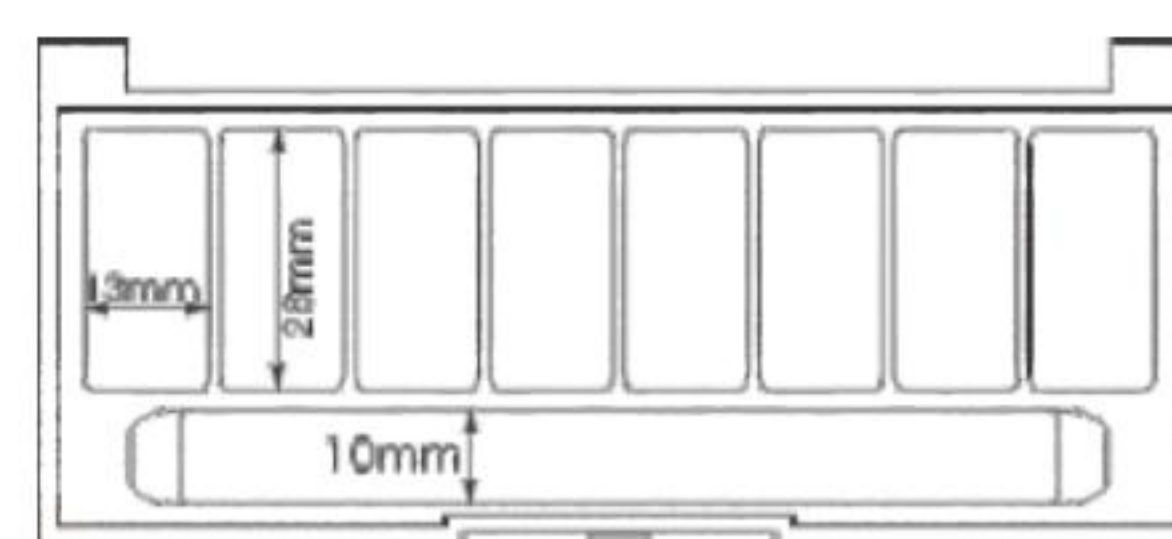

# VIBE

**HG7181C**  
SIZE:L51.7\*W51.7\*H15.6MM

**HG7080A**  
SIZE:L124\*W54\*H14.6MM

**HG7080B**  
SIZE:L124\*W54\*H14.6MM

**HG7081A**  
SIZE:L64\*W54\*H14.6MM

**HG7081B**  
SIZE:L64\*W54\*H14.6MM

**HG7087**  
SIZE:L63.5\*W52\*H13.5MM